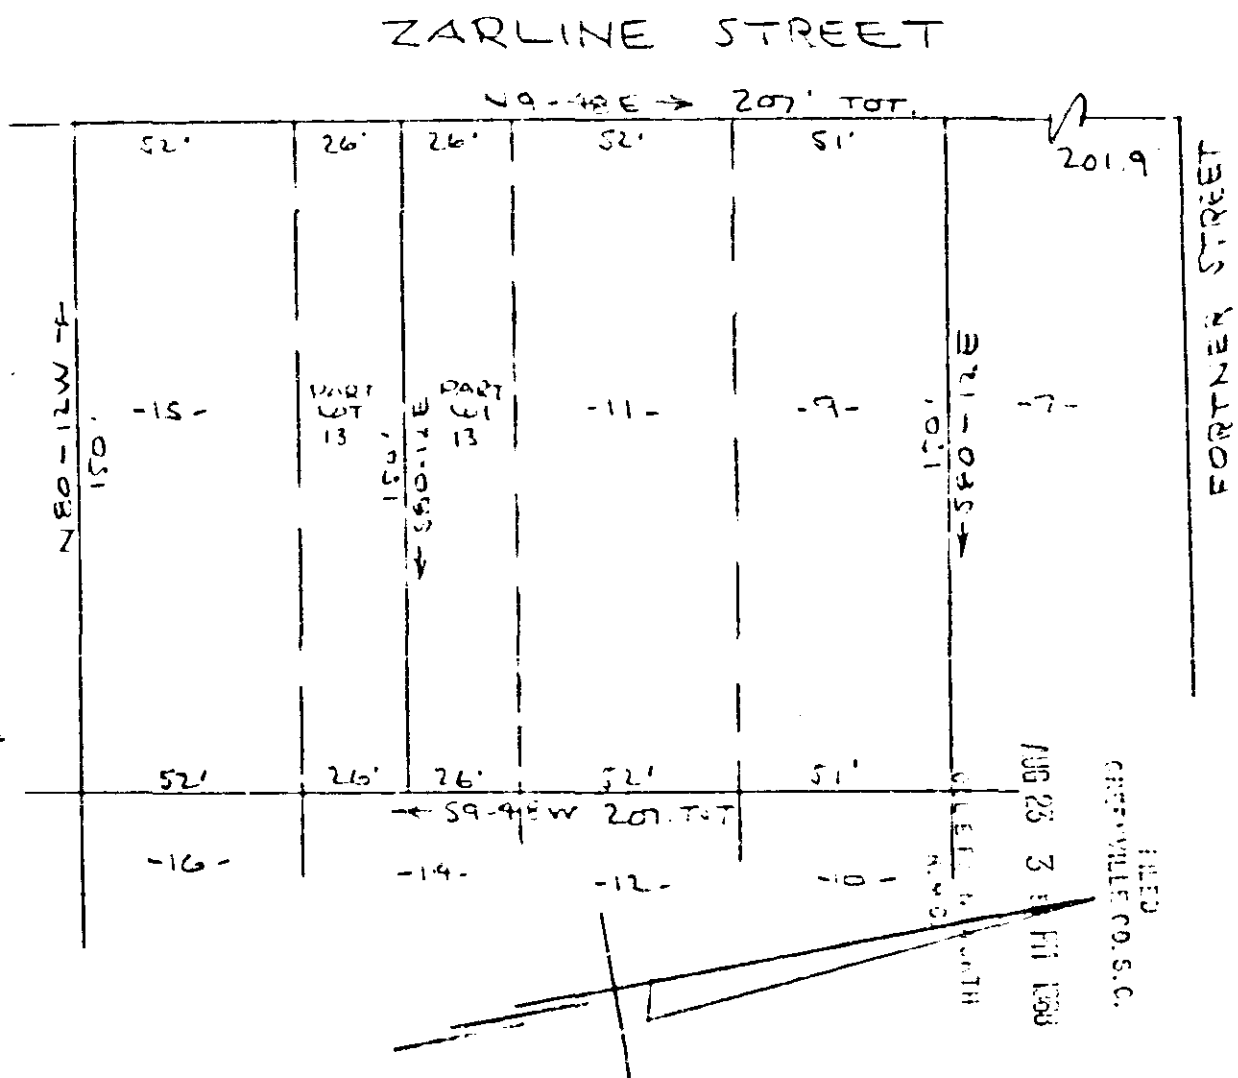

#4691 Filed the 23<sup>rd</sup> day of Aug. 1968  
 And Recorded in V. 444 Page 133 3:56 P.  
 Ollie McNeworth  
 Register of Deeds for Greenville County, S. C.

SURVEY FOR  
 METTIE P. WILLIAMS & CAROLEE P BOLING  
 NEAR GREENVILLE, S.C.  
 SCALE 1" = 40' 21 AUG 1968