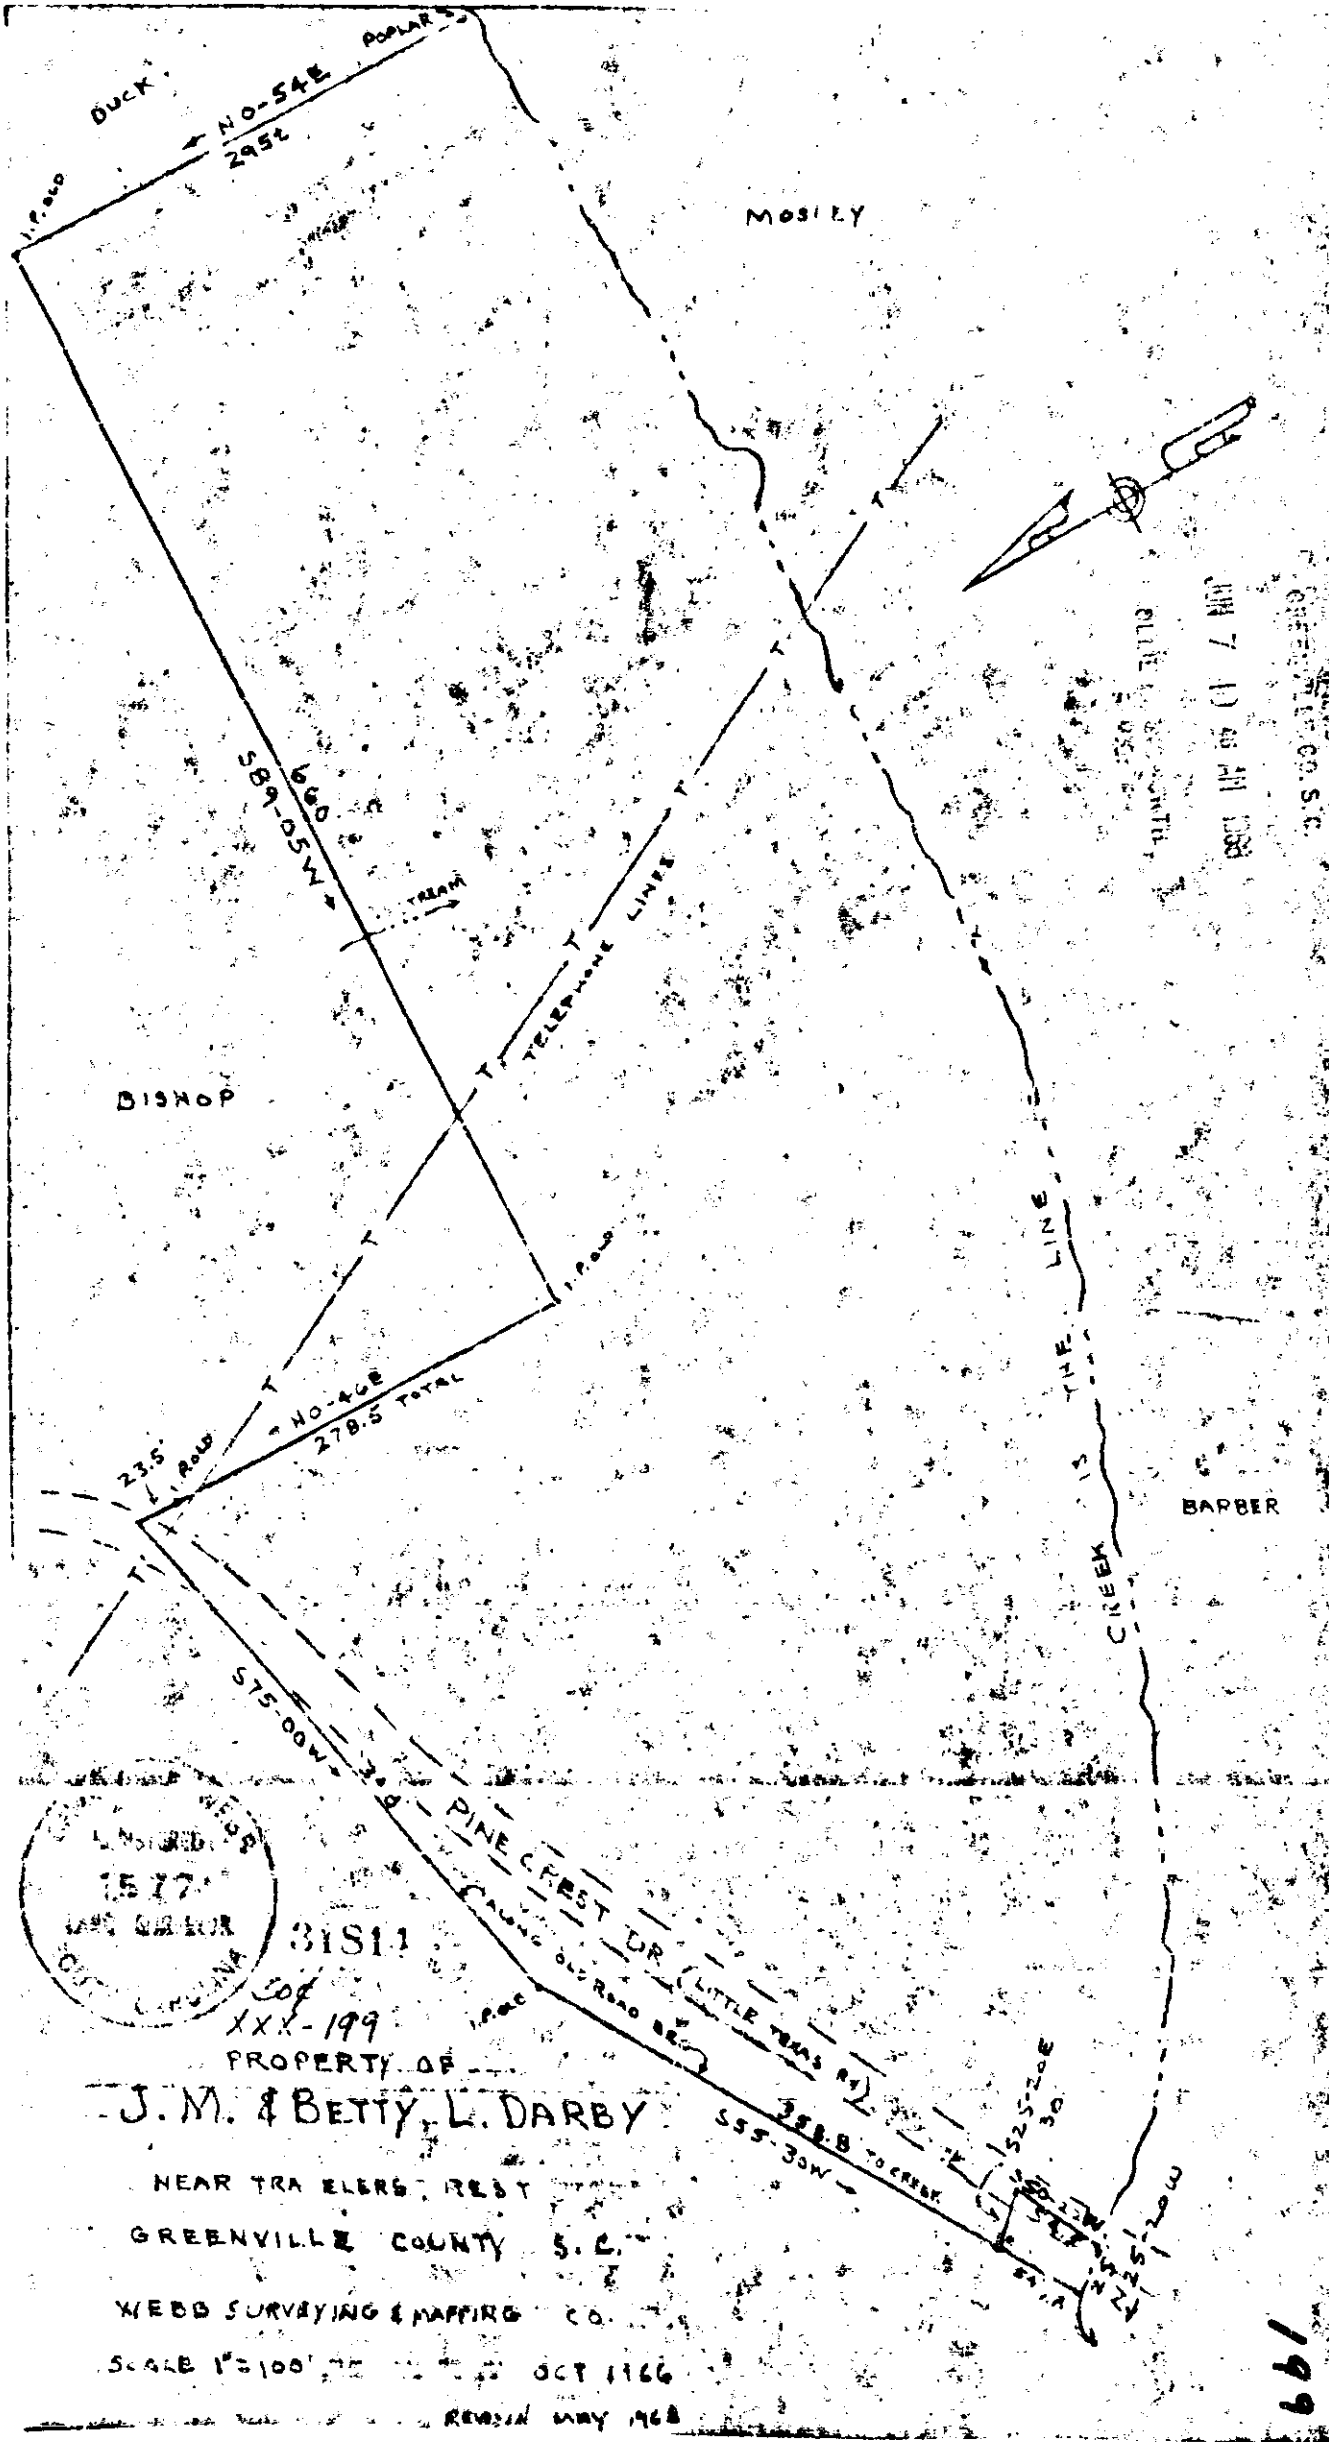

31814 ~~Map No. 7-22~~ June 1968
And Recorded in Vol. XXX 199 at 10:44 AM.

Clive Jamworthy
Registered Professional Surveyor

REC'D JUN 7 10 44 AM 1968
GREENVILLE, S.C.

31811

XXX-199
PROPERTY OF

J. M. & BETTY L. DARBY

NEAR TRAVELERS REST
GREENVILLE COUNTY S.C.

WEBB SURVEYING & MAPPING CO.

SCALE 1"=100' OCT 1966

REVISION MAY 1968

199