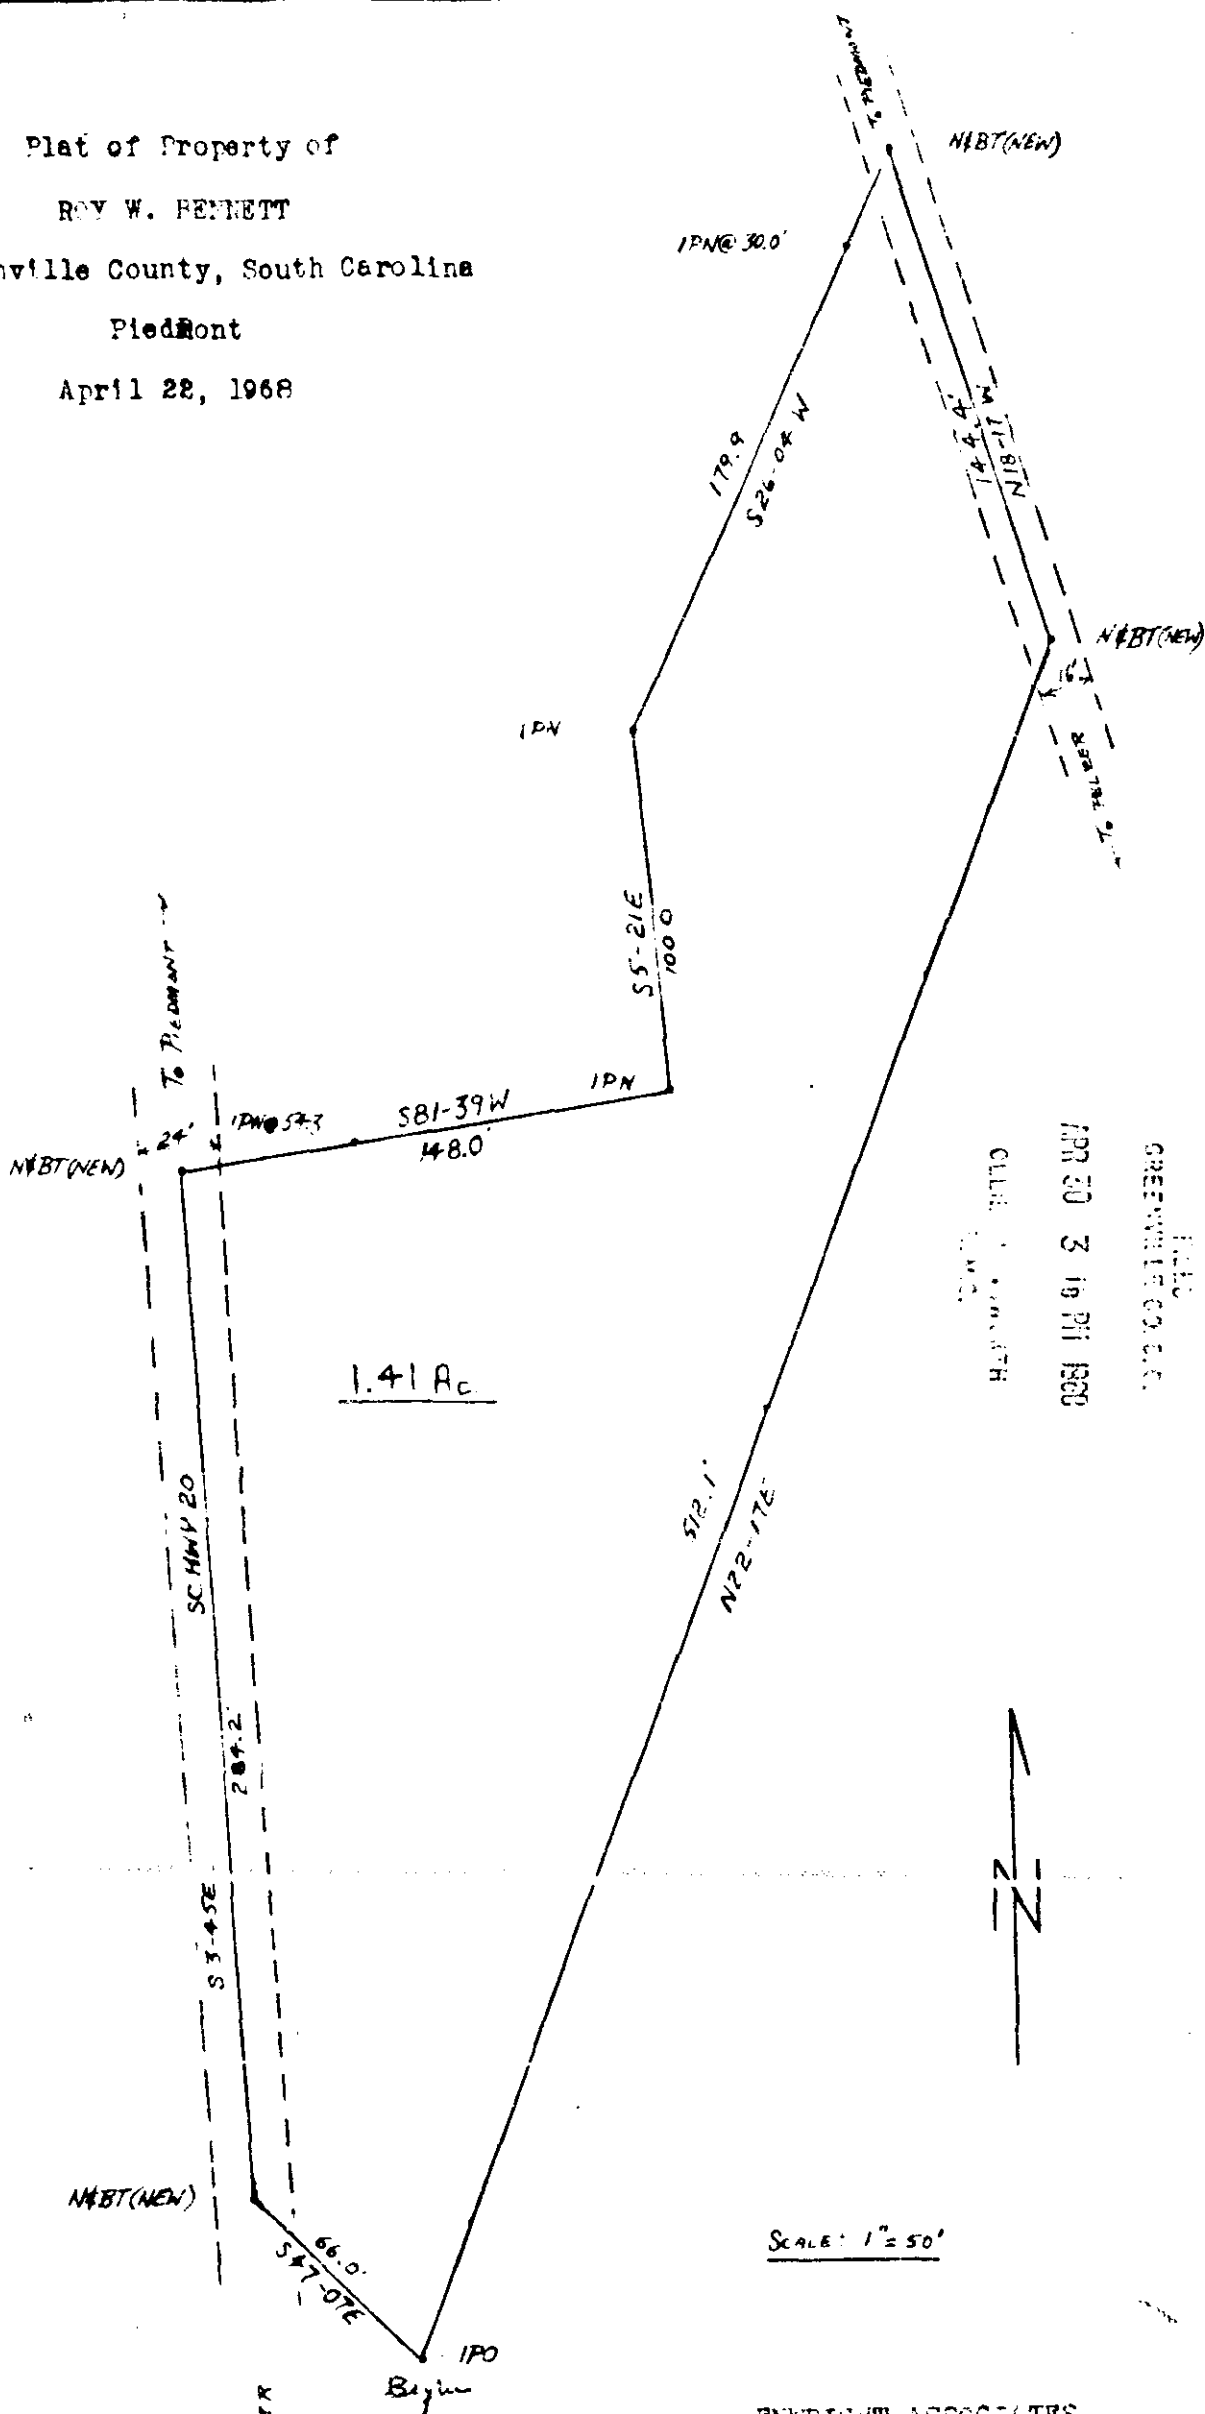

Plat of Property of
 ROY W. BENNETT
 Greenville County, South Carolina
 Piedmont
 April 22, 1968

1.41 Ac

FIELD GREENVILLE CO. S.C.
 APR 30 3 16 PM 1968
 OLIVE J. BARNWORTH

SCALE: 1"=50'

ENVIRONMENT ASSOCIATES
 Greenville, S. C.
J. Dow Lee

#28215 Filed This 30 day of April 1968
 And Recorded in Vol. XXX Page 135 of P.B. 135
 Olive Barnworth
 Register Means Conveyance Greenville County, S. C.

28215

XXX-135

100