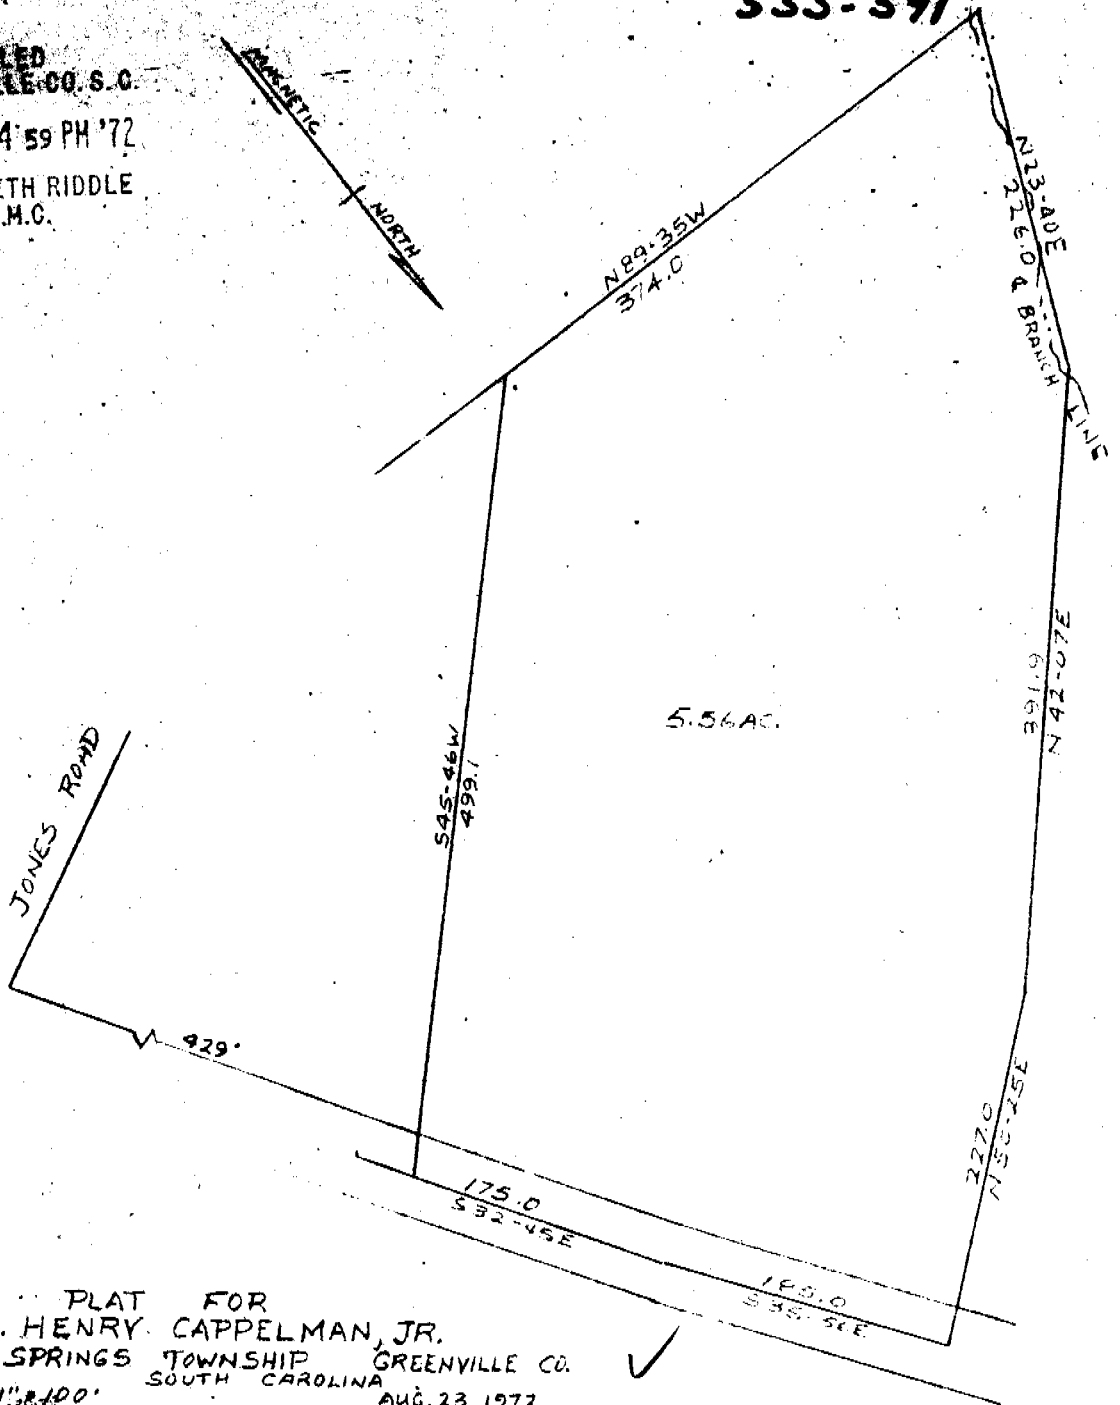

555-591

FILED
GREENVILLE CO. S.C.

Oct 13. 4:59 PM '72

ELIZABETH RIDDLE
R.M.C.

PLAT FOR
E. HENRY CAPPELMAN, JR.
CHICK SPRINGS TOWNSHIP GREENVILLE CO.
SOUTH CAROLINA
SCALE 1" = 100' AUG. 23, 1972

11352

OCT 13 1972

555-591

NOTE:
PLAT PREPARED FROM
SURVEY PLAT BY TERRY T. DILL
DATED NOV. 21, 1967

RECORDING FEE
PAID \$ 1.00

Recorded Oct 13, 1972 at 4:59 P. M., #11352