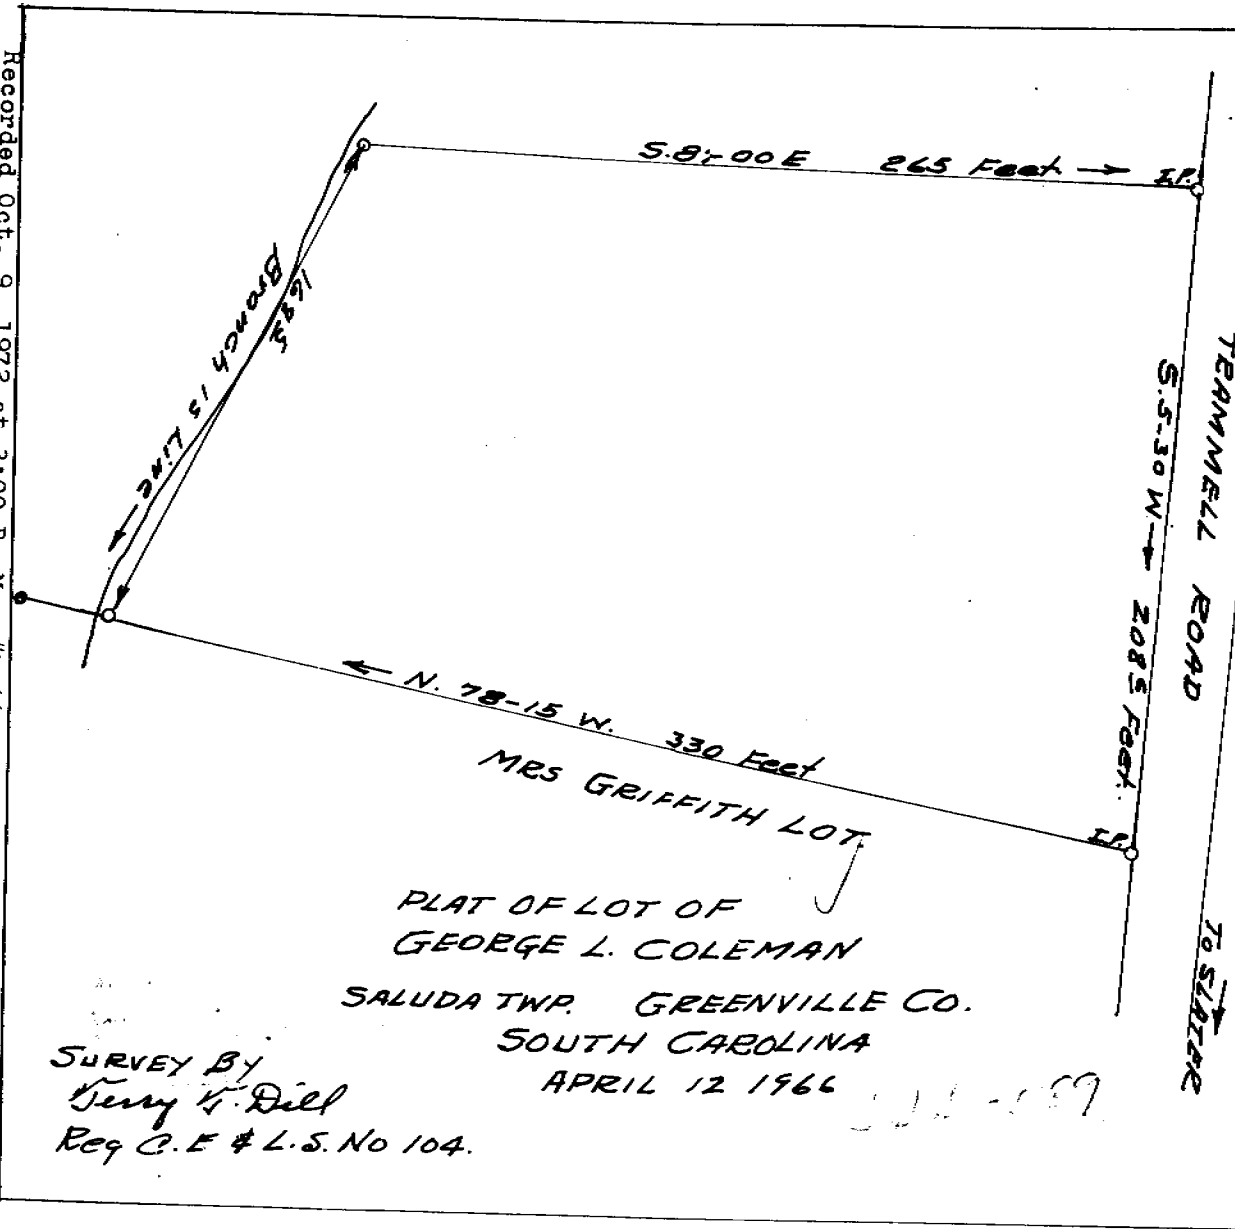

125  
Photo

Recorded Oct. 9, 1972 at 3:00 P. M., #10669.

MRS GRIFFITH LOT

PLAT OF LOT OF  
 GEORGE L. COLEMAN  
 SALUDA TWP. GREENVILLE CO.  
 SOUTH CAROLINA  
 APRIL 12 1966

SURVEY BY  
 Berry V. Dill  
 Reg. C. E. & L. S. No 104.

524-689

10049

OCT 9 1972

555-589