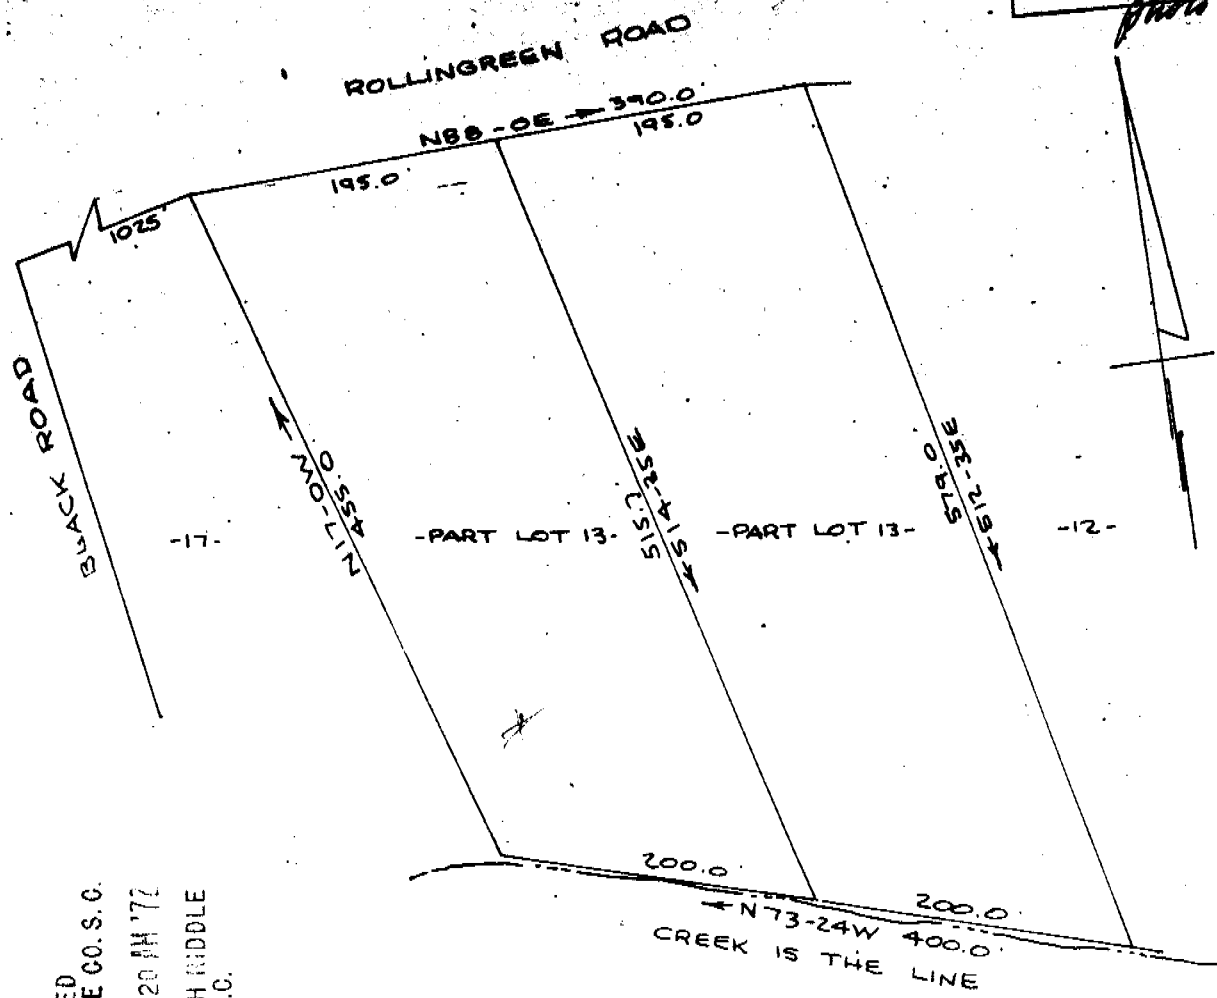

555-517

RECORDING FEE
PAID \$ 175
photo

FILED
GREENVILLE CO. S. C.
SEP 25 9 20 AM '72
ELIZABETH RIDDLE
R.M.C.

SURVEY FOR
GLENN M. MASON
NEAR GREENVILLE, S. C.
SCALE 1"=100' 12 DEC 1967

✓ SEP 25 1972

444-587
2 1/4 Acres

9099

CAROLINA ENGINEERING & SURVEYING CO.
GREENVILLE, S. C.
Recorded Sept. 25, 1972 at 9:20 A. M., #9099.