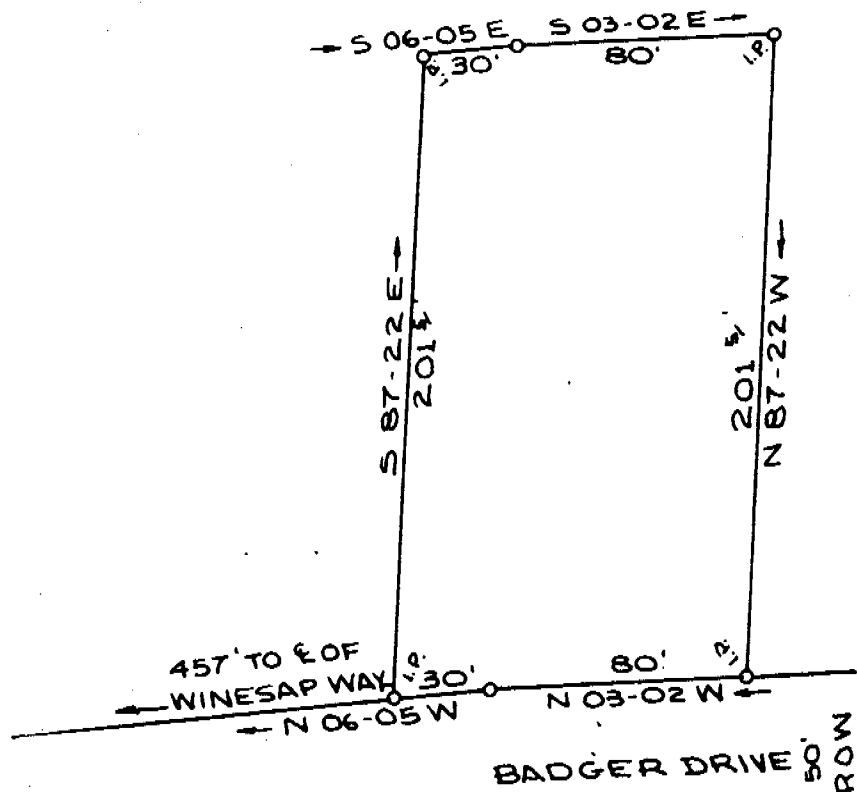

FILED

555-570

GREENVILLE CO. S. C.

AUG 18 9 31 AM '72

ELIZABETH RIDDLE
R.M.C.

CANNON

LICK CREEK
LANE

PLAT OF LOT OF
ALGER CANNON
CHICK SPRINGS TWP. GREENVILLE CO.
SOUTH CAROLINA
MARCH 19, 1969

AUG 18 1972

555-570 ✓ 4979

SURVEY BY
Terry T. Dill
REG. C.E. & L.S. NO 104

RECORDING FEE
PAID \$ 1.25

SCALE 1" = 50'
W.R.W.

Recorded August 18, 1972 at 9:31 A.M. *4979*