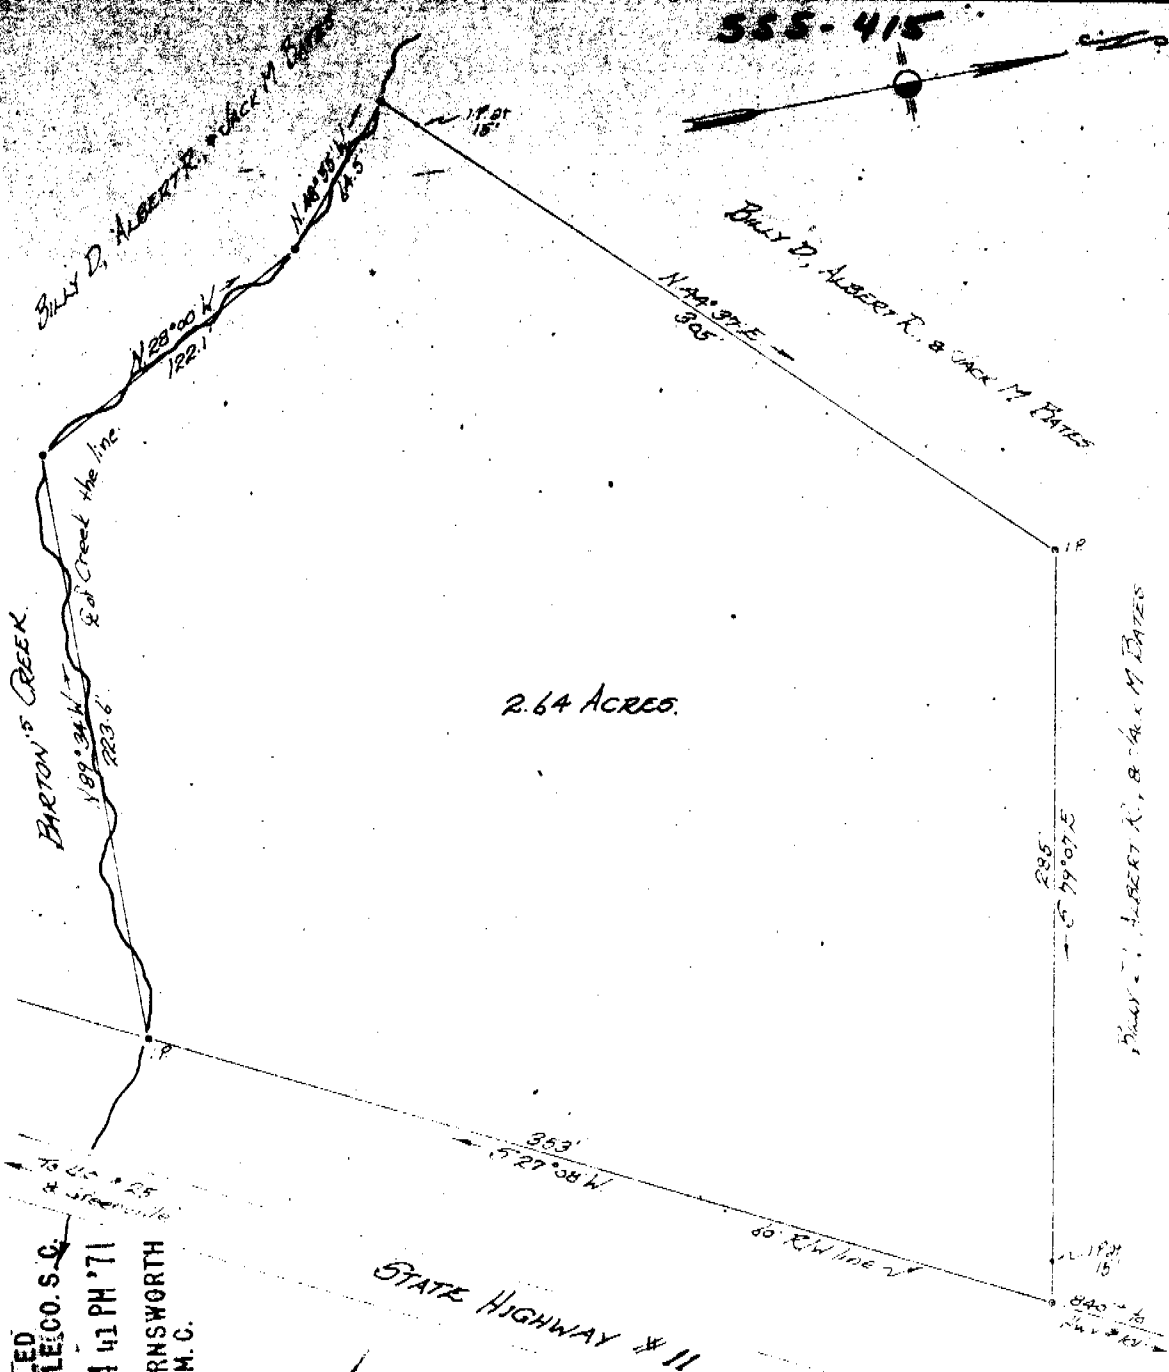

555-415

2.64 ACRES.

FILED
GREENVILLE CO. S.C.
JUN 9 4 41 PM '71
OLLIE FARNSWORTH
R.M.C.

STATE HIGHWAY # 11

PROPERTY OF
CLENARD F. & TERRY JEAN B. OWNBEY

Located approx 12 miles north of river

GLASSY MOUNTAIN TOWNSHIP GREENVILLE COUNTY

SOUTH CAROLINA

29889

SCALE 1" = 60 FEET

MARCH 19 1971

JUN 9 1971

Survey on March 15 1971

555-415

1.00