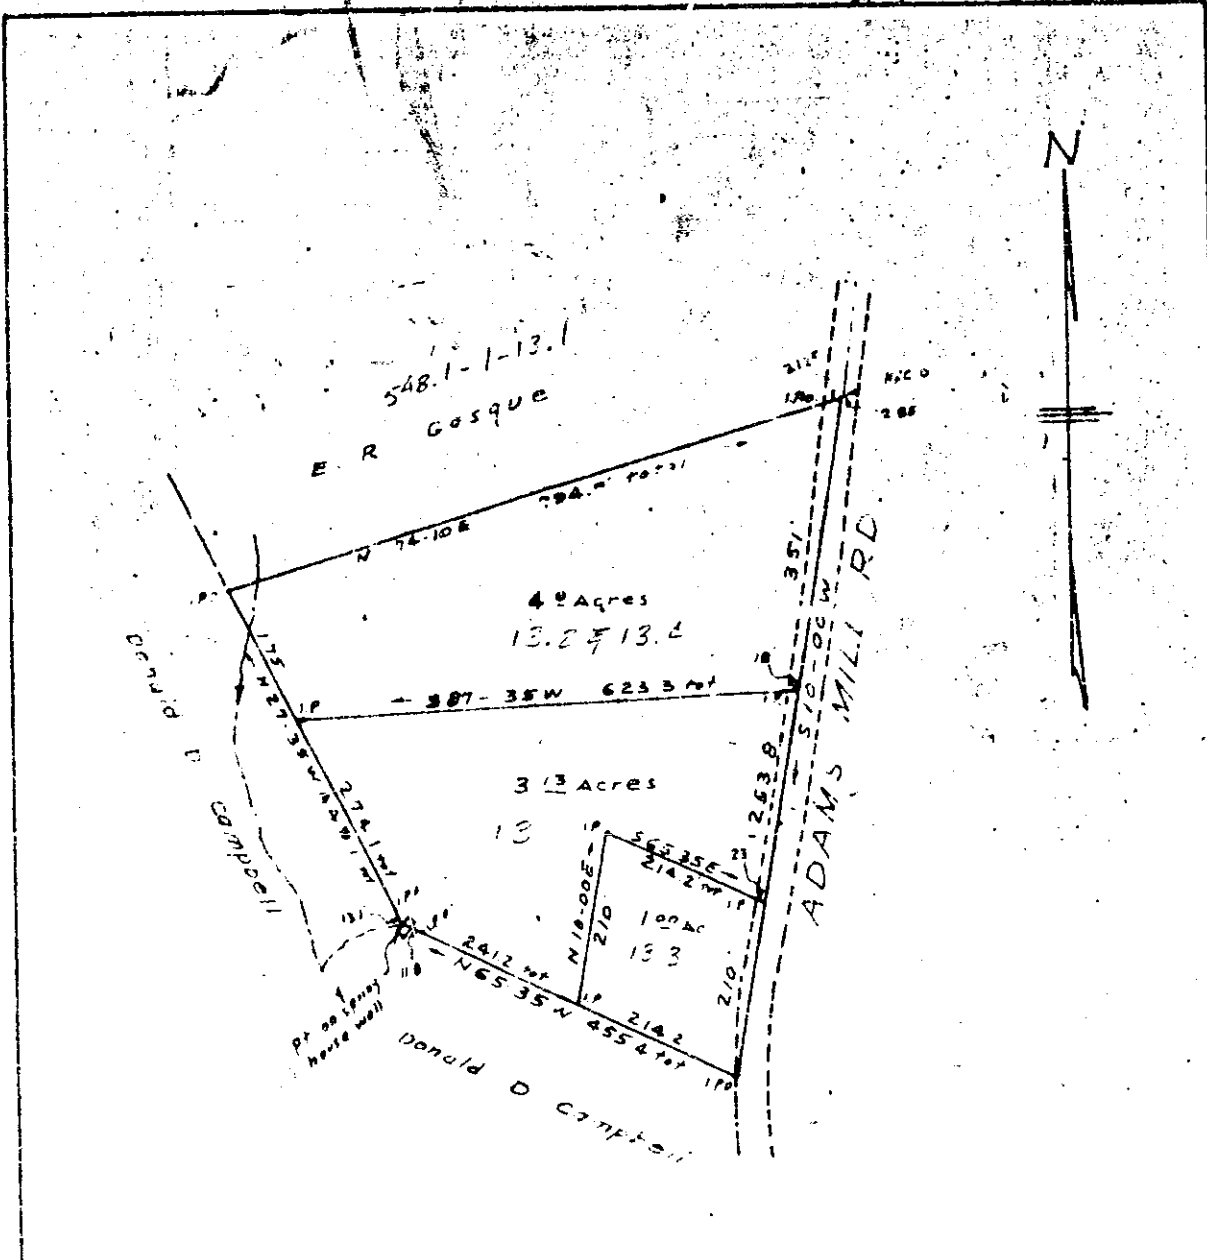

Plat Book SSS Page 323

448-323

AUG 3 1970

PROPERTY OF
MRS F. B. WADDELL
 NEAR FIVE FORKS GREENVILLE CO SC
 SCALE 1"=200' MAR 1970

GREENVILLE CO
 OLLIE T. ...
 ...

2677

✓ 448-323