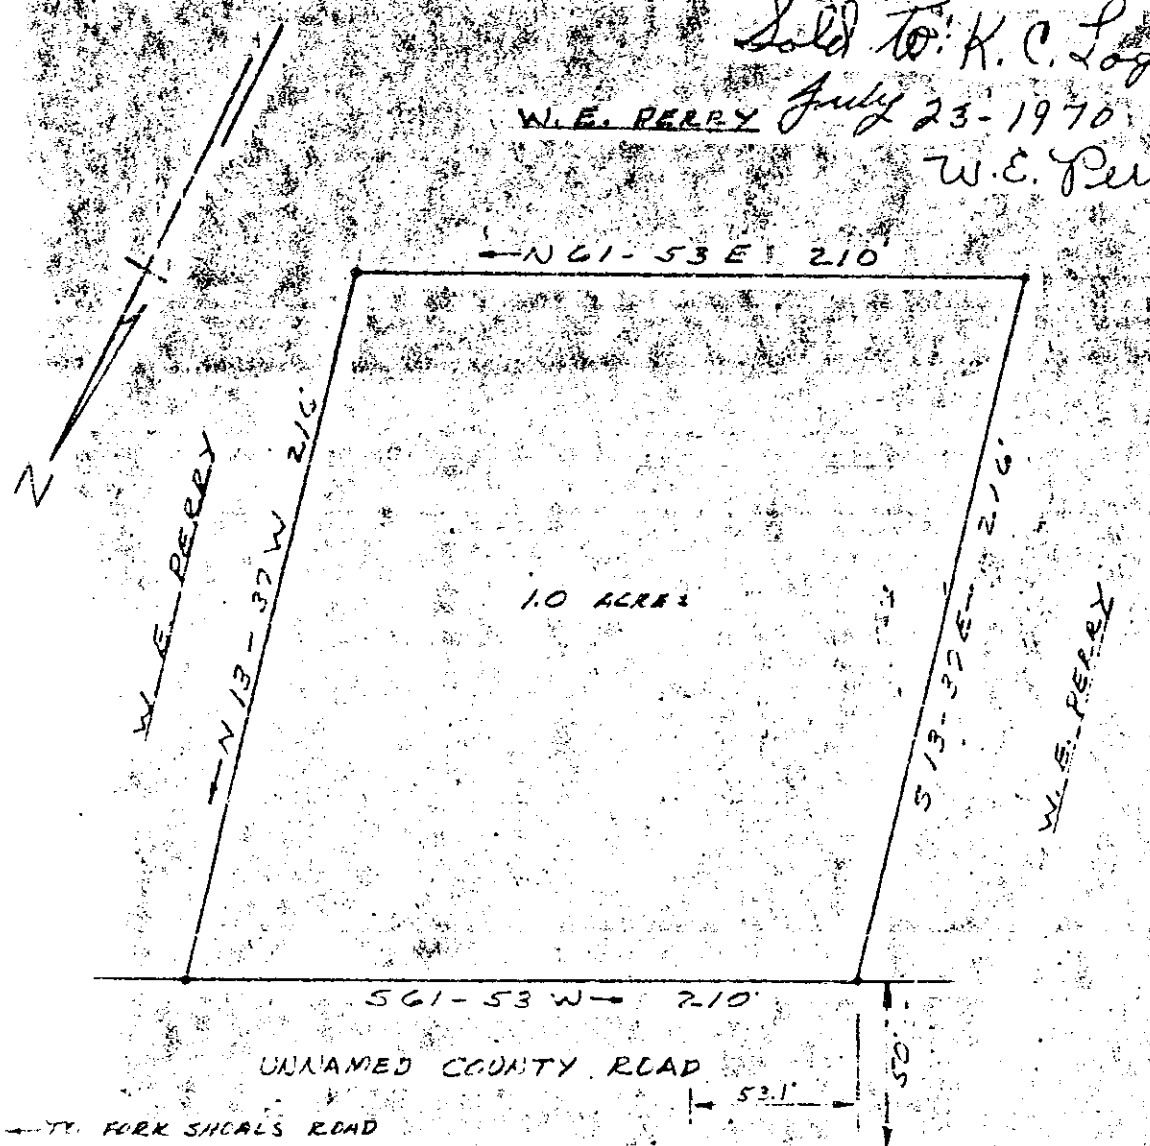

# Plat Book SSS Page 322

SSS-322

Sold to: K. C. Logan Jr.  
 W.E. PERRY July 23-1970  
 W.E. Perry

LOT NO. 41

LOT NO. 45

REEDY ACRES  
 (SEE PLAT DATED MARCH, 1912 BY R.V. CAMPBELL)

SSS-322 ✓  
 photo

SURVEY FOR  
 W. E. PERRY  
 GREENVILLE CO., S.C.  
 APRIL 23, 1970 SCALE 1"=50'

FILED  
 GREENVILLE CO. S. C.  
 JUL 23 2 34 PM '70  
 OLLIE FARNSWORTH  
 F.M.C.

BY: CAMPBELL & CLARSON  
 SURVEYORS, INC.  
 H.G. Clackson  
 S.C.R.L.S. No. 2589

Recorded July 23, 1970 at 2:44 P. M., #1837.