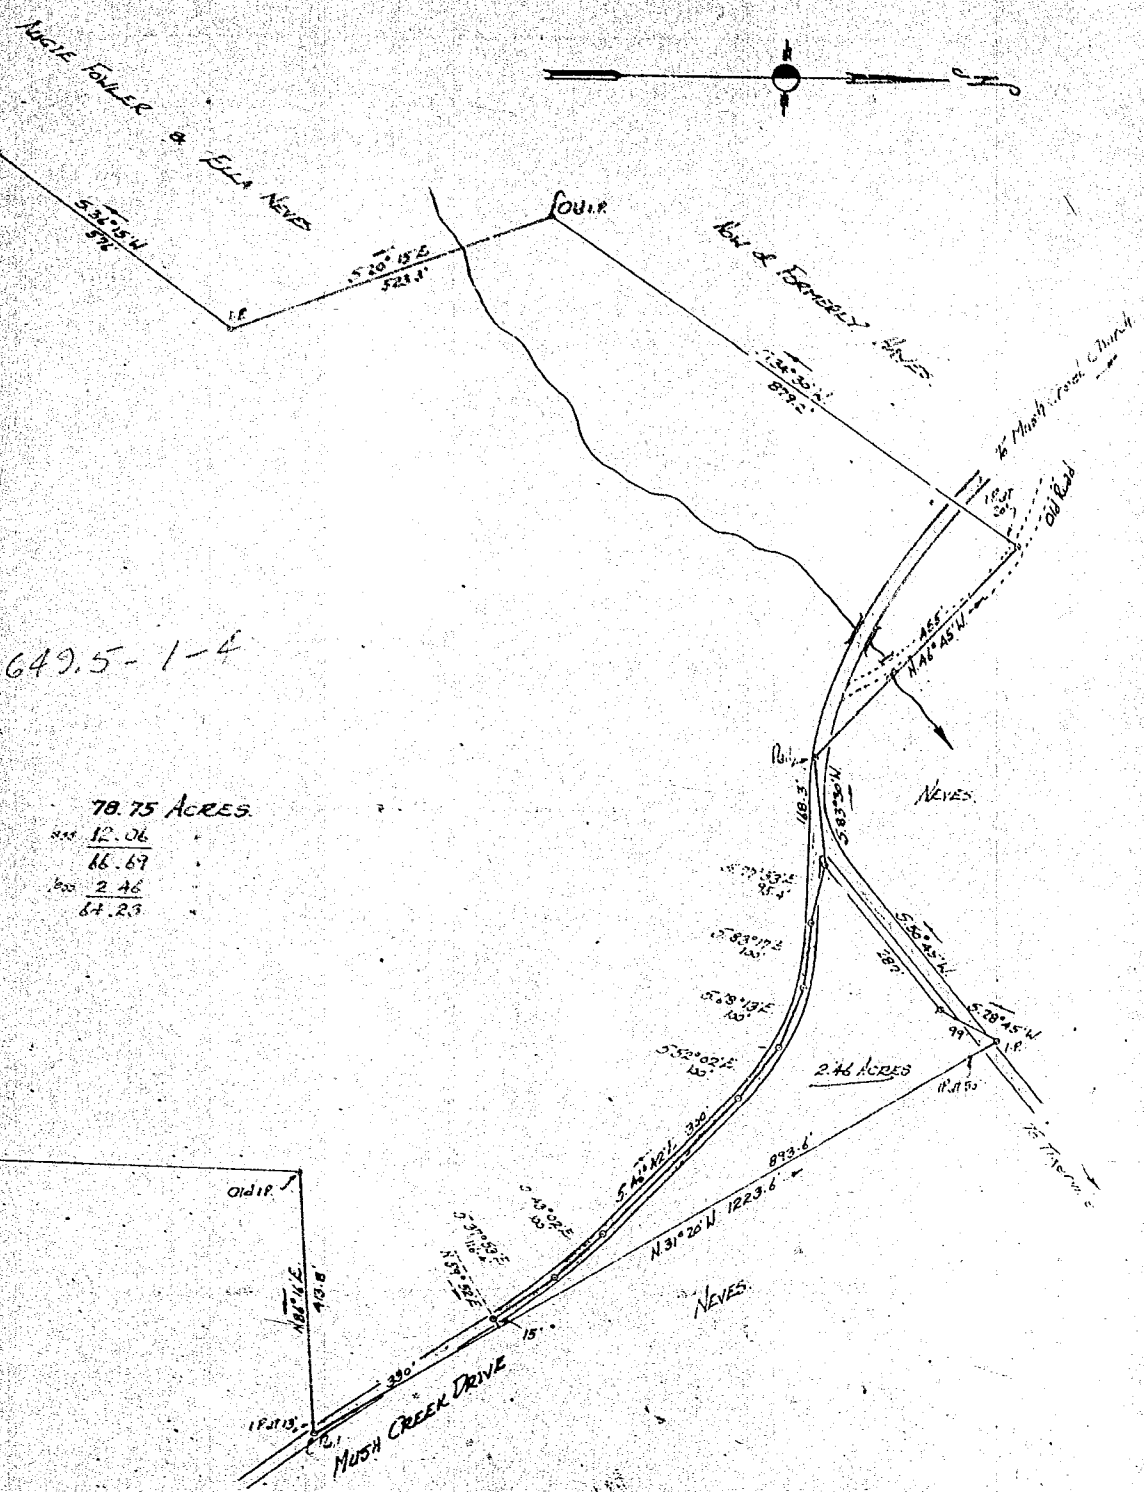

SSS-311

Notes: Information taken from plat of George A. Flow's property made by G.M. Furman.
 Also from Deed recorded in Book 78 Page 14.
 Plat amended March 15 1929 to show 12.06 Acres tract
 " " July 13 1920 " 2.46 " "

Recorded July 22, 1970 at 11:21 A. M., #1694.

87/87