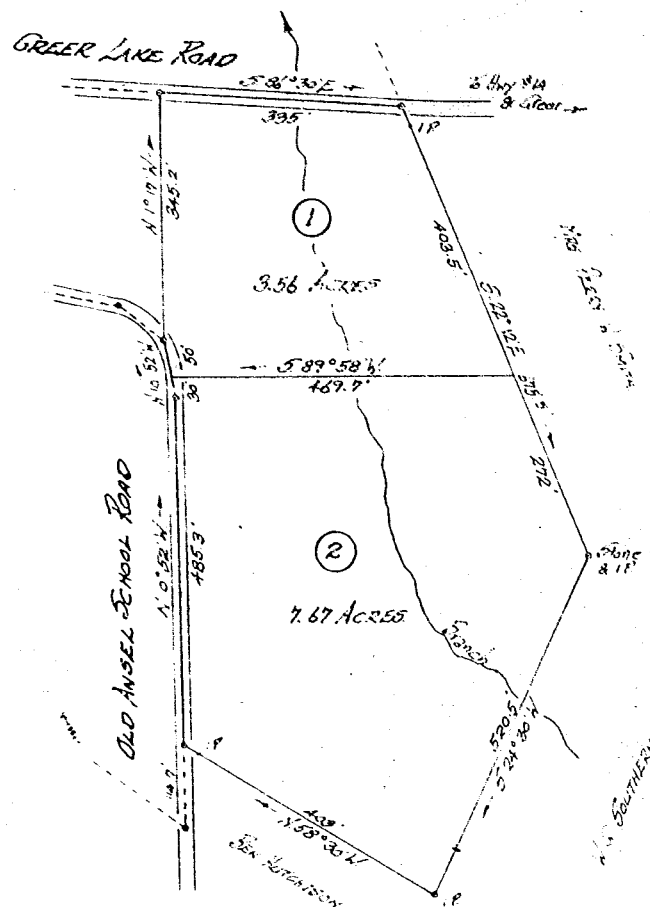

0-70E-801-248

SSS-294

537.7-1-12

PROPERTY OF
JAMES E. POLLARD

located approx 3 miles North of Greer

ONEAL TOWNSHIP GREENVILLE COUNTY
SOUTH CAROLINA.

SCALE 1" = 200 FEET

MAY 23 1970

27103

JUN 10 1970

John A. Simmons, Reg. Surveyor # 2212
GREER, SC

SSS-294

Photo 1.00

FILED
GREENVILLE CO. S.
JUN 10 12 15 PM '70
OLLIE FASHWORTH
R.M.C.

Note information taken from plat of
J.E. Pollard, property by T.T. Gill.
Division lines and Areas computed.