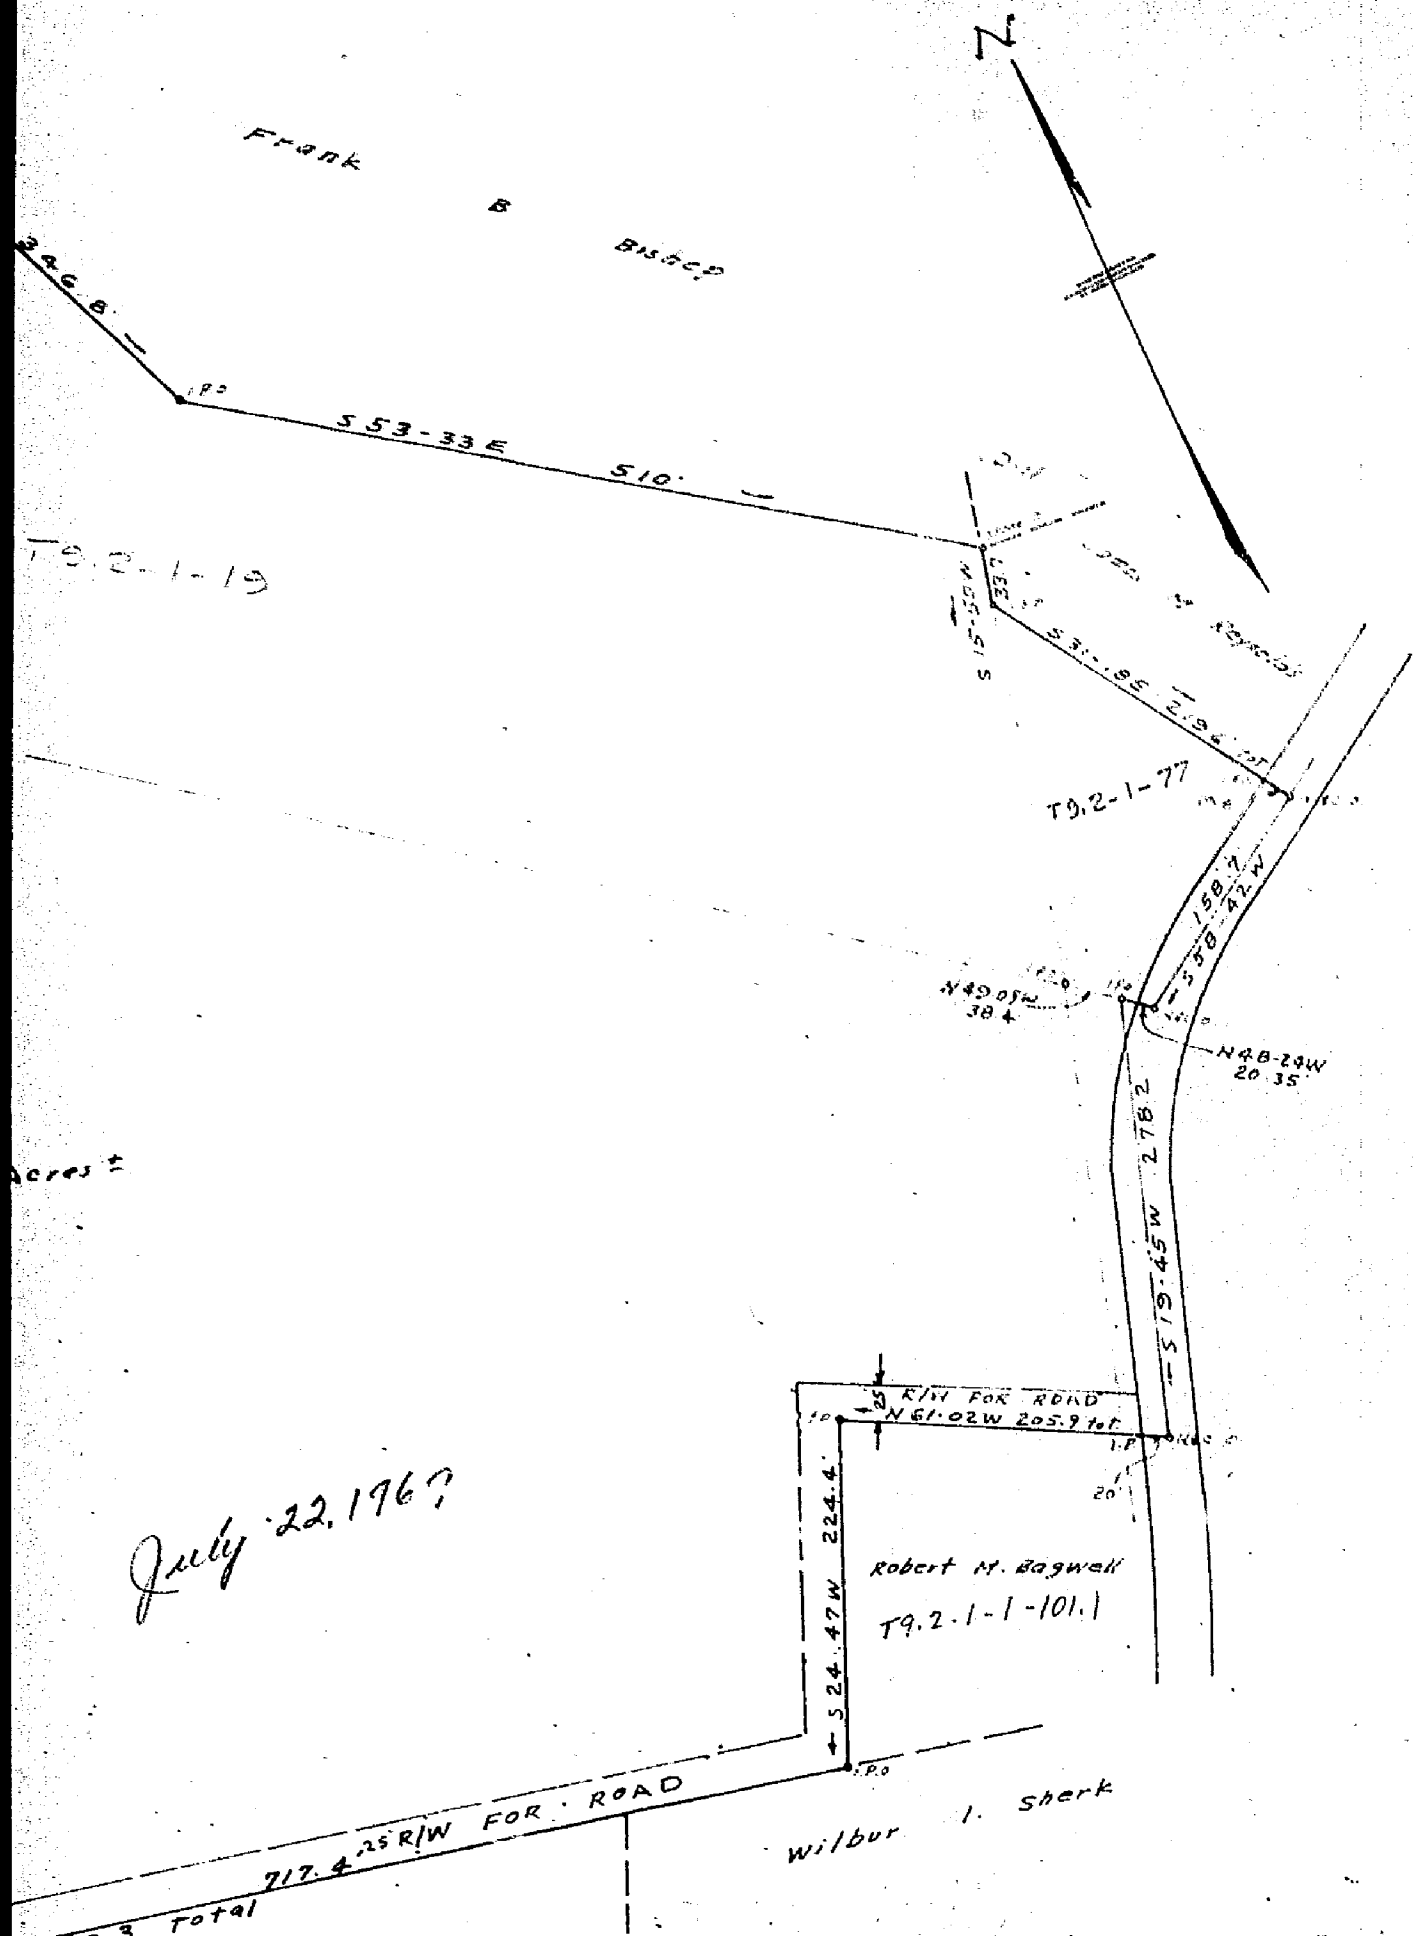

150-35

SSS-206

July 22, 1969

Acres

1680

SSS-206

PROPERTY OF

LUCILE S. REYNOLDS

NEAR GREER S.C.

SCALE 1"=100'

JUNE, 1969

recorded July 22, 1969 at 9:30 A.M., #1680

imate only

205