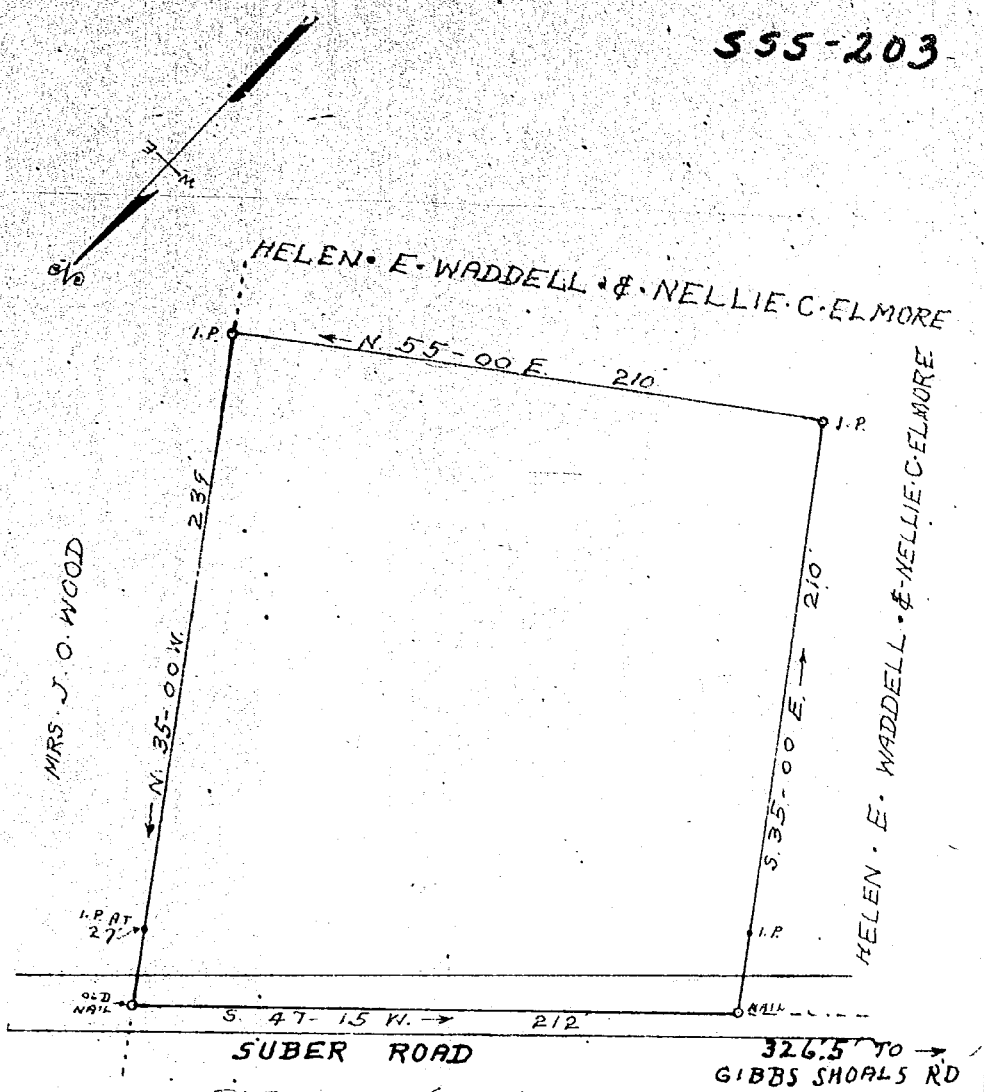

555-203

PT. 529.3-1-2

PROPERTY OF

NANCY W. MILLER

LOCATED 3 MILES WEST OF GREER

CHICK SPRINGS TOWNSHIP GREENVILLE COUNTY

SOUTH CAROLINA

FILED
GREENVILLE CO. S. C.
AUG 4 2 56 PM '69
OLLIE FARNS NORTH
R. M. C.

SCALE: 1" = 50 FEET APRIL 8 1969

SURVEYED MARCH 25 1969

AAA-203

1.00 2795

AREA: 1.08 ACRES

H. S. BROCKMAN, REG. SURVEYOR
GREER, S. C. NC 159

Recorded August 4, 1969 at 2:56 P. M., #2795.

(Mare)