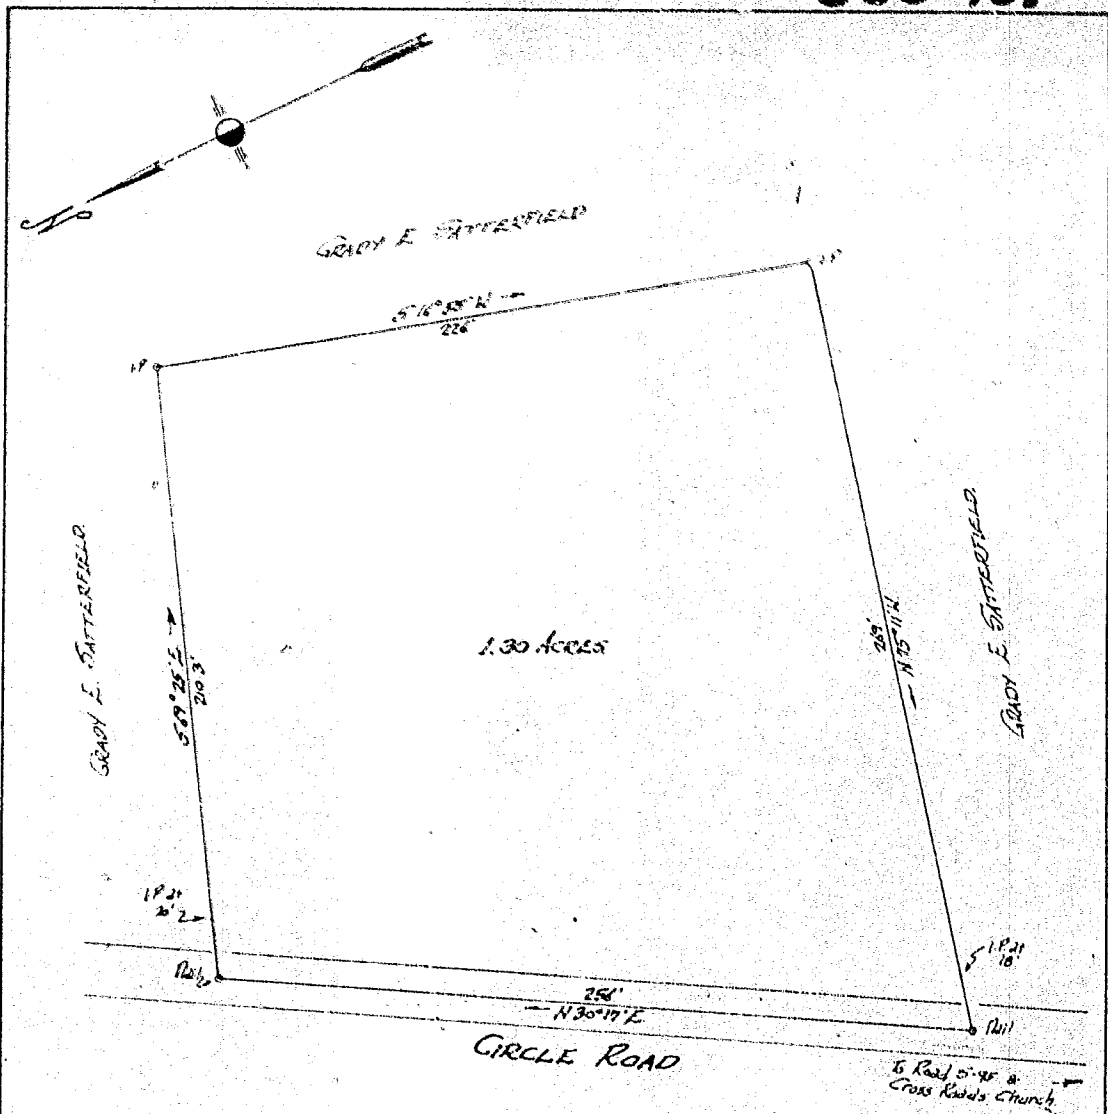

SSS-158

PROPERTY OF
GRADY E. SATTERFIELD

Located near Cross Roads Baptist Church.

BUTLER TOWNSHIP GREENVILLE COUNTY
SOUTH CAROLINA.

FILED
GREENVILLE CO. S.C.
JAN 2 1 15 PM 1969
OLIE F. S. SMITH
T.M.C.

SCALE 1" = 50 FEET. AUG. 8 1968
Survey made Aug. 3 1968

SSS-158
15742

John A. Simmons, Reg. Surveyor #2212.
Recorded Jan. 2, 1969 at 1:15 P. M., #15742.