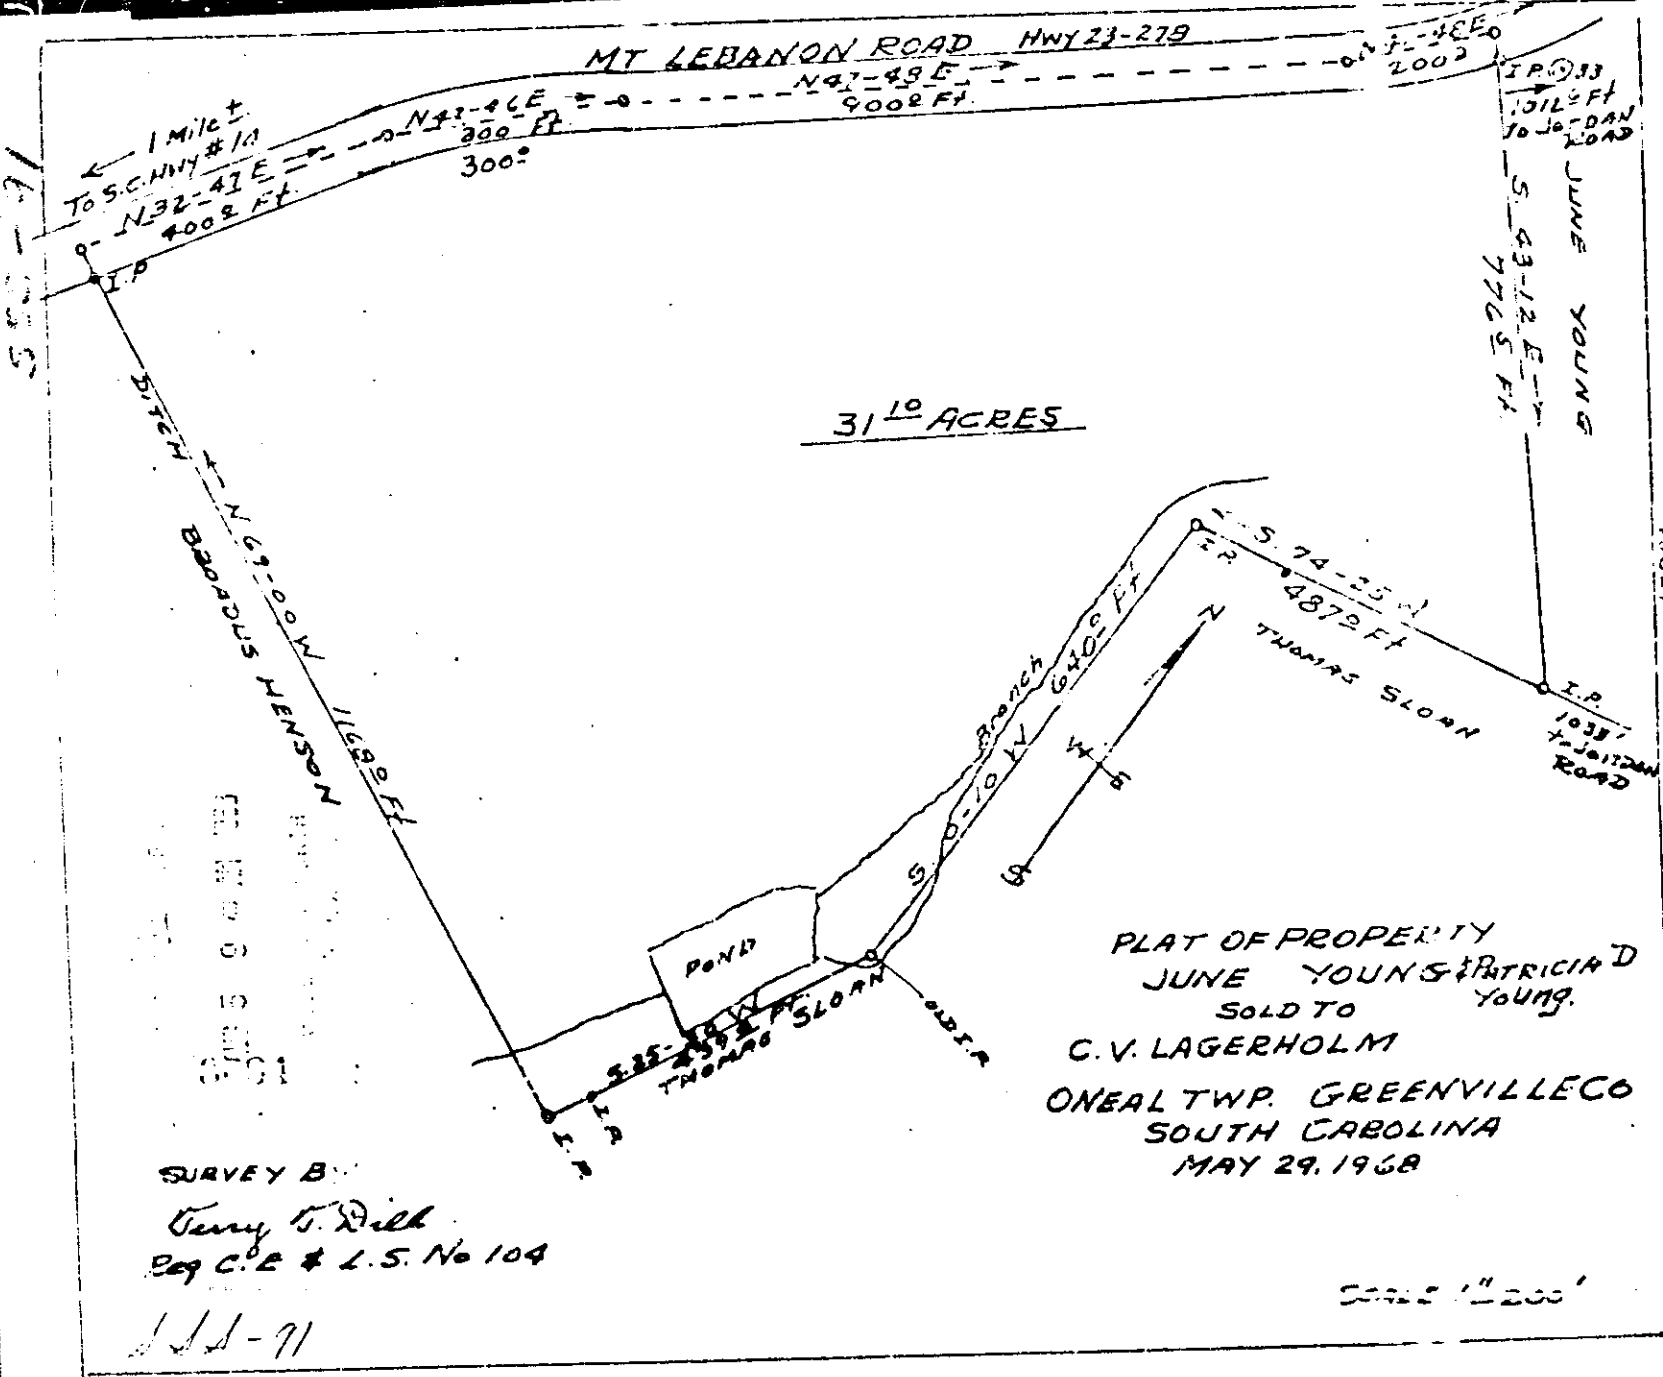

Plat Book SSS Page 91

31¹⁰ ACRES

PLAT OF PROPERTY
 JUNE YOUNG & PATRICIA D YOUNG
 SOLD TO
 C.V. LAGERHOLM
 ONEAL TWP. GREENVILLE CO
 SOUTH CAROLINA
 MAY 29, 1968

SURVEY BY
 Gerry B. Dill
 Reg C.E. & L.S. No 104

SCALE 1"=200'

Recorded August 5, 1968 at 9:40 A. M., #3064.