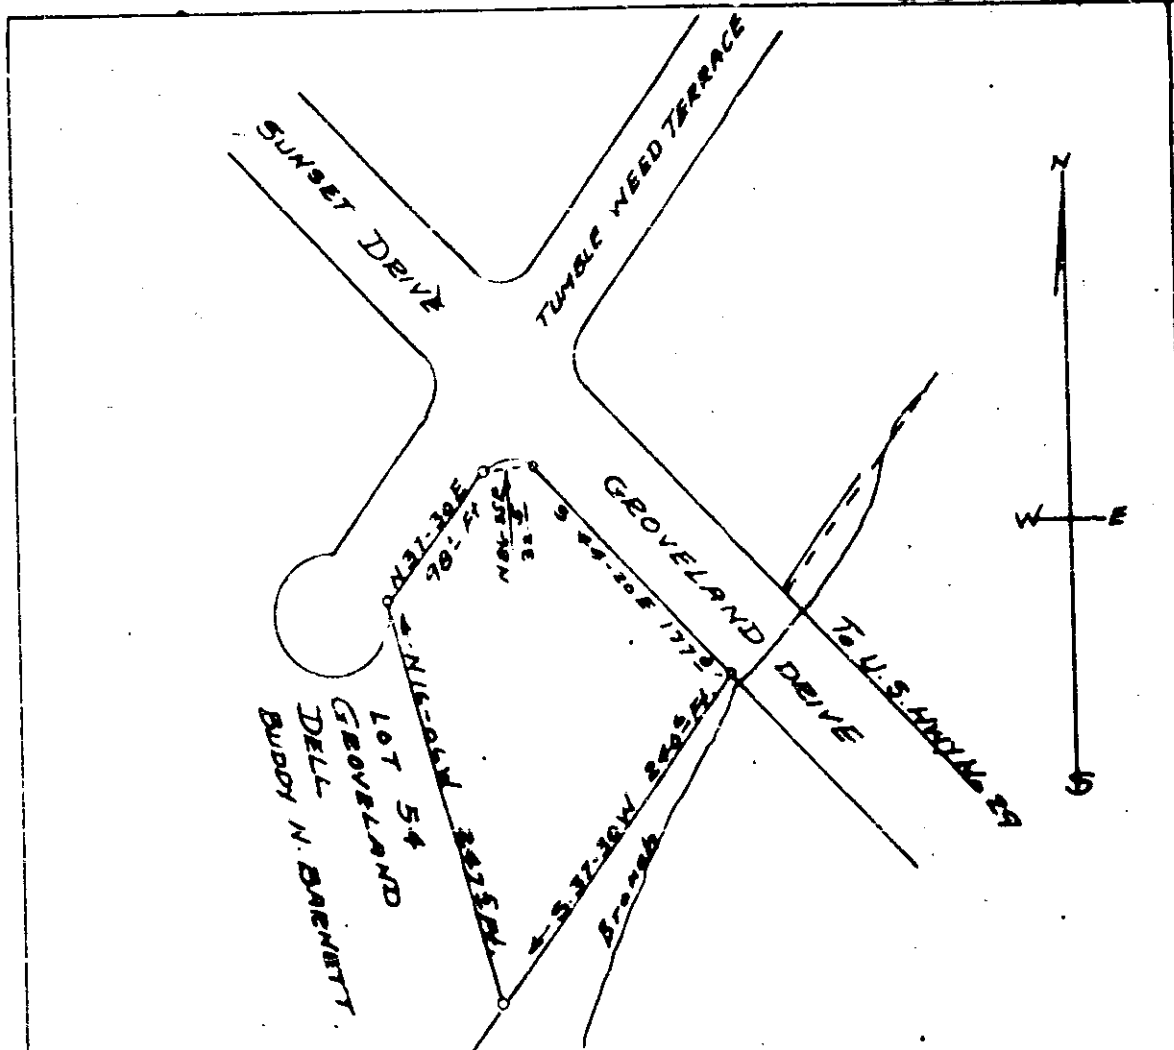

SSS-66

PLAT OF LOT
 A. L. CANNON
 Near Chick Springs
 CHICK SPRINGS TWP. GREENVILLE CO
 SOUTH CAROLINA
 Nov. 28, 1967

SSS-66

SURVEY BY

Henry T. Bell

BOY & BELL S. No 104 100

Proctor

SCALE 1" = 100'