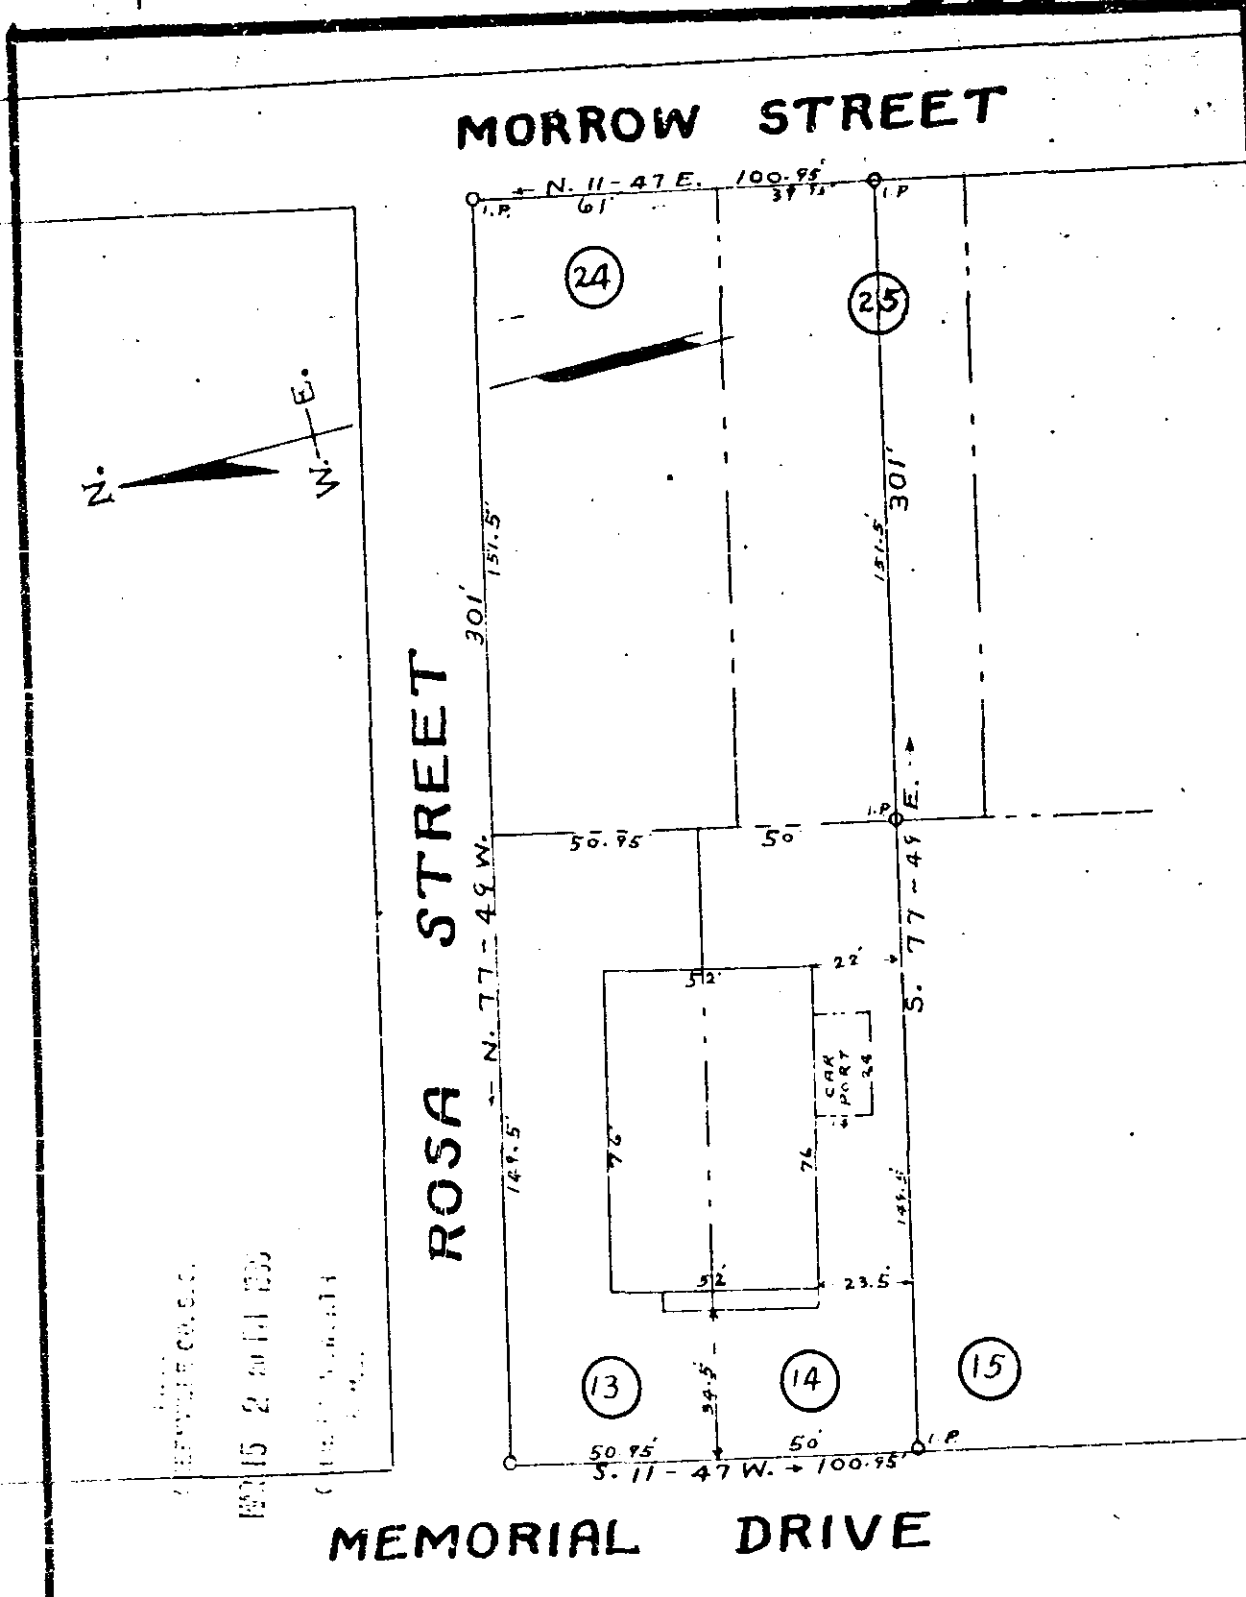

SSS-47

PROPERTY OF  
**HOLTZCLAW • FUNERAL • HOME • INC.**  
 LOCATED IN GREER  
 CHICK SPRINGS • TOWNSHIP • GREENVILLE • COUNTY •  
**SOUTH • CAROLINA**

SCALE: 1" = 40 FEET • DECEMBER • 7 • 1954 •

*[Faint, mostly illegible text, likely a survey description or legal notice.]*