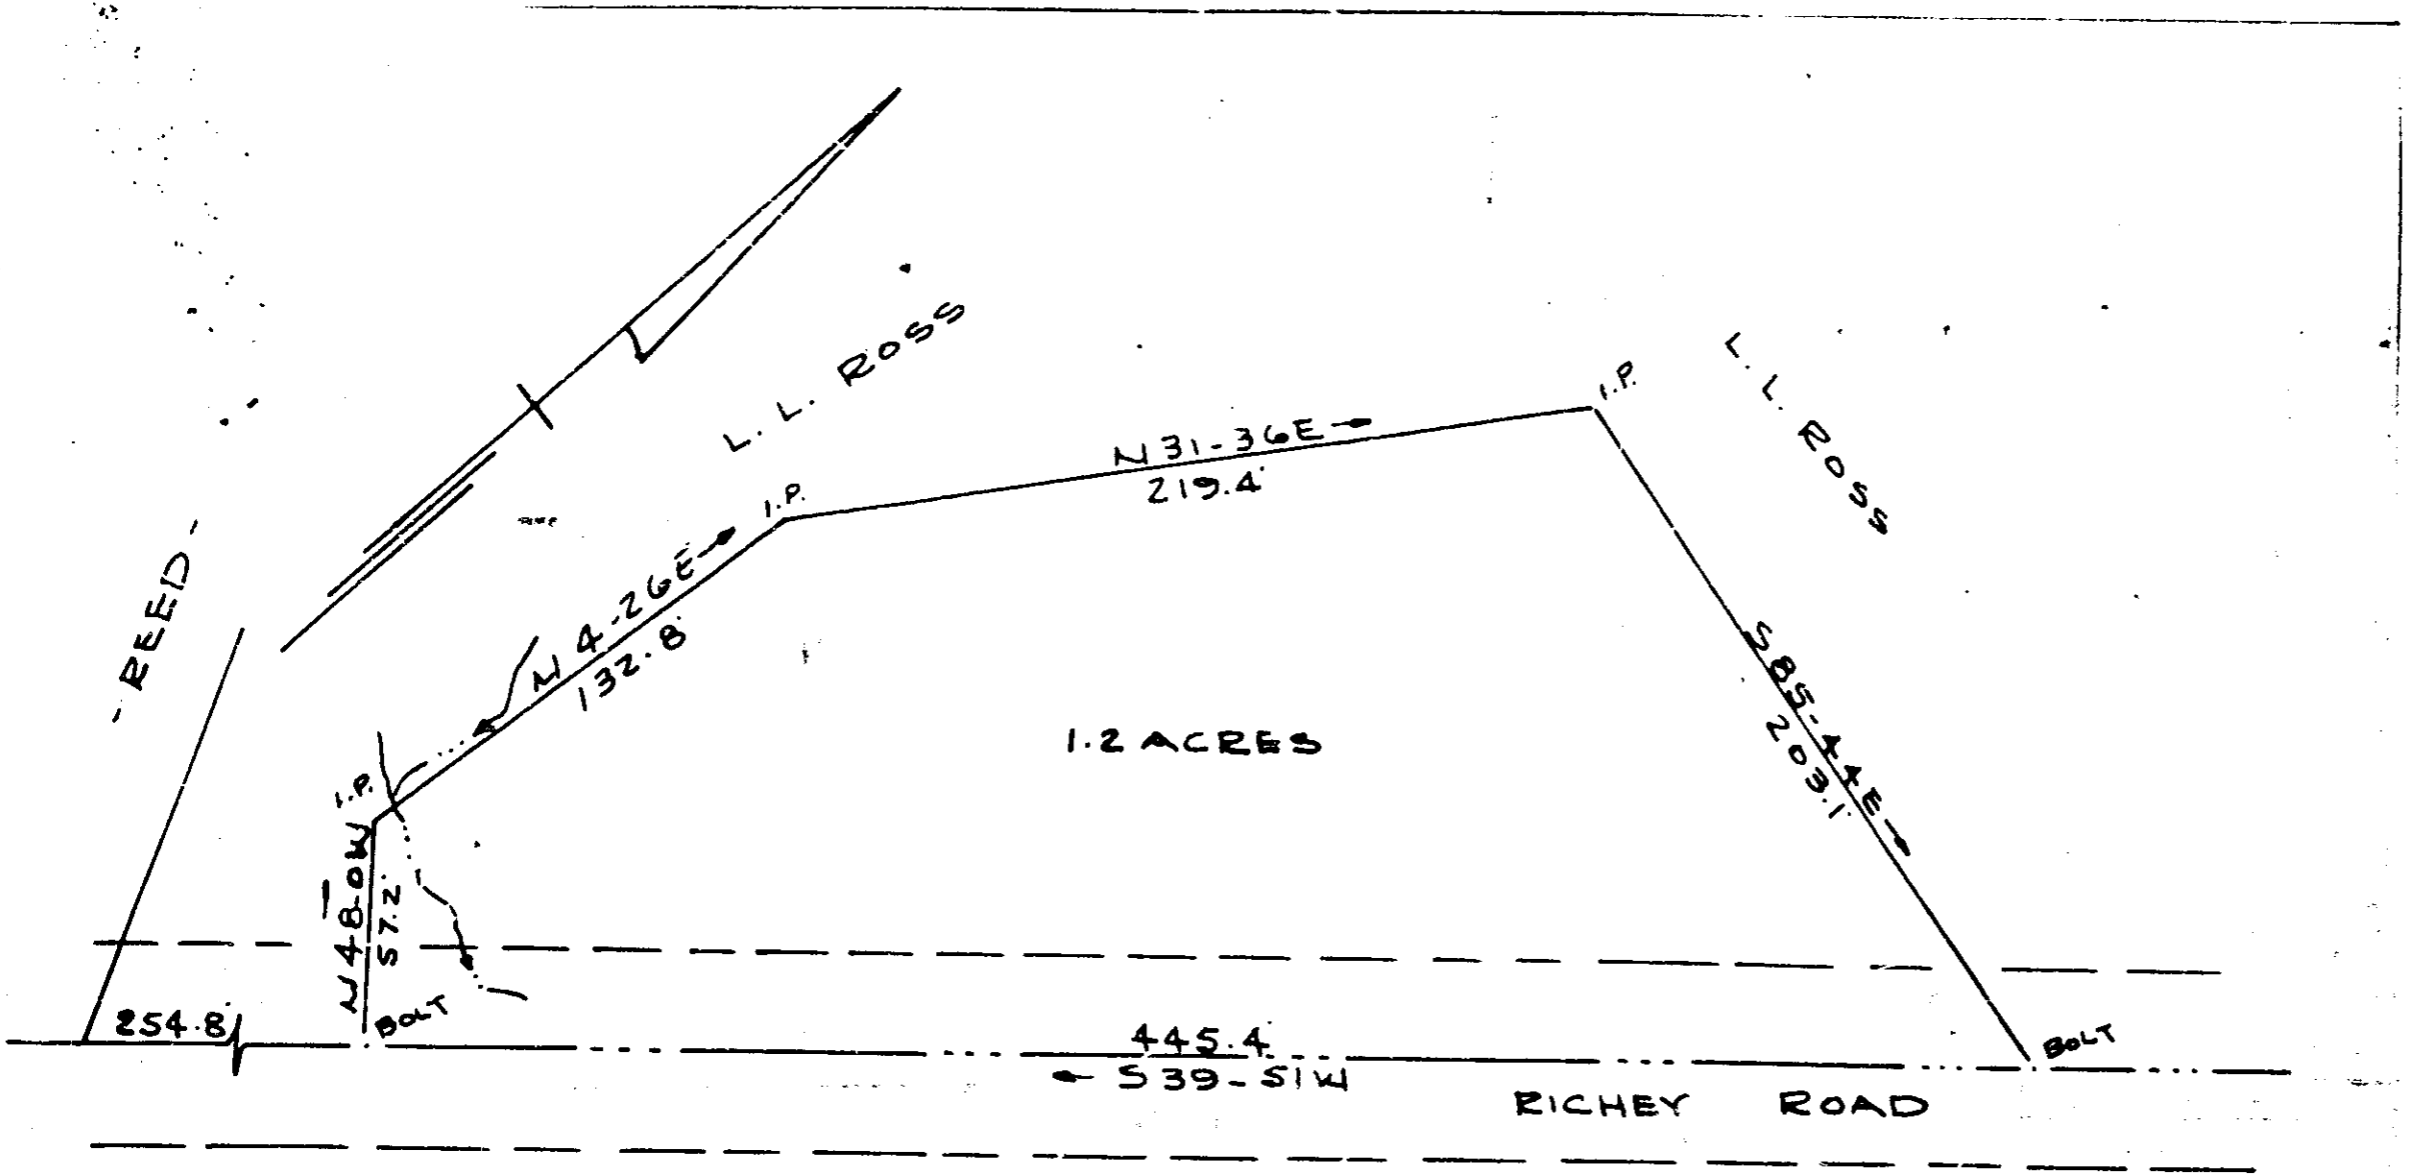

Plat Book-RRR Page 99 B

99

PROPERTY OF
ANSEL G. M'CUEN
 GREENVILLE COUNTY, S.C.
 SCALE 1" = 60' 11 JULY 1967

GREENVILLE CO. S.C.
 AUG 9 2 25 PM 1967
 OLLIE FARMWORTH

4412 Filed This 9th day of July 1967
 And Recorded in Volume Page 99 and 135 M
Ollie Farmworth
 Register Meane County and Greenville County, S. C.

4112 ✓

Carolina Engineering & Surveying Co.
 Greenville, S.C.
 Plate = 50 RRR-99