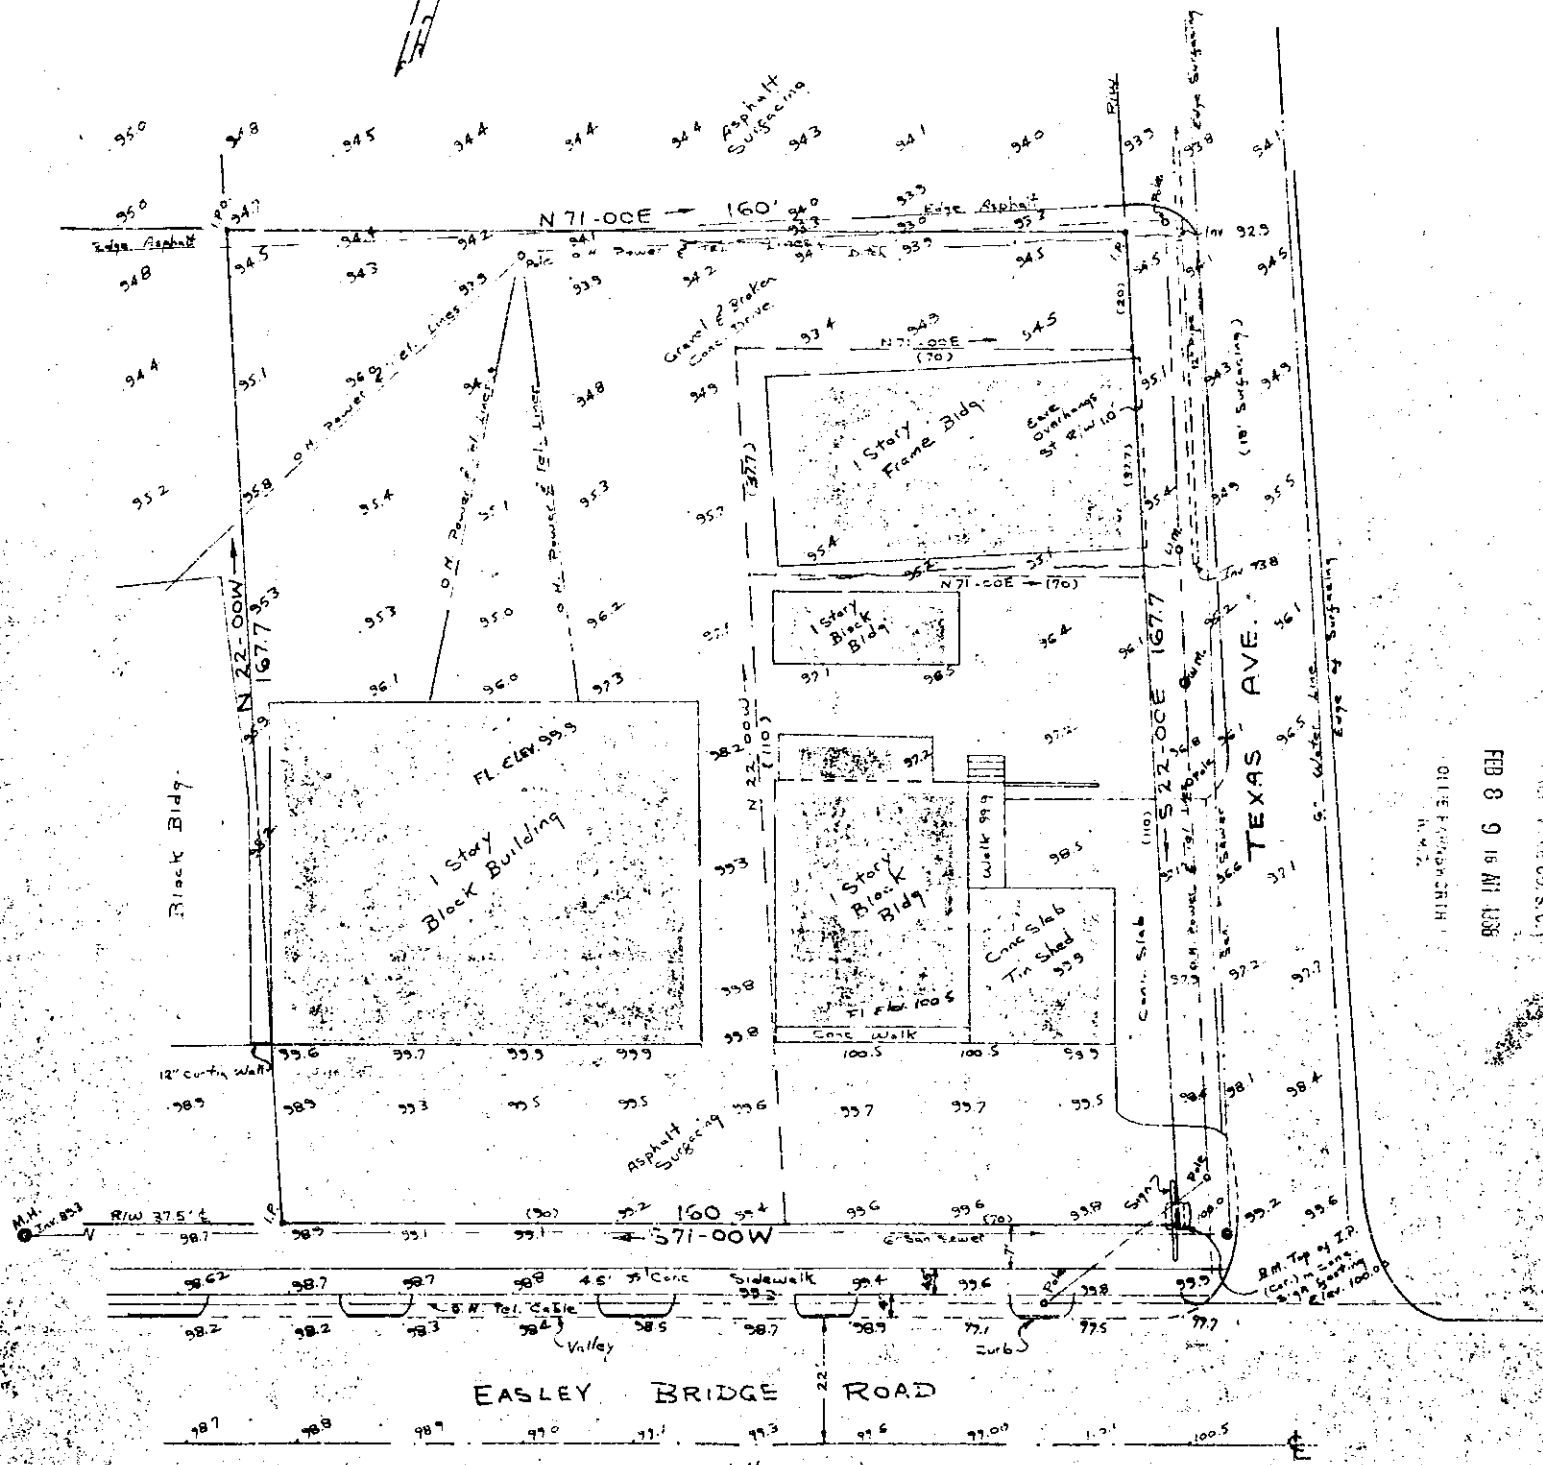

Plat Book-PPP-Page 189

FEB 8 9 16 AM 1968
 OILEX EXPLORATION
 H. W. S.

Recent Survey For Improving
 US. 123 No Plans Available.
 No Indication of Rock

PLAT FOR HUMBLE OIL & REFINING COMPANY

ON U.S. 123 NEAR S.C. 280
 GREENVILLE CO., S.C.
 WEBB SURVEYING & MAPPING CO.

SCALE 1" = 20' NOV. 30, 1967

250
 FEB 8 1968
 PPP-187 21051

BAD COPY

#21054 Filed This 8 day of Feb. 1968
 And Recorded in Vol. PPP Page 189 at 2:16 P.M.
 O. W. Webb
 Register Merce Constance Greenville County, S. C.