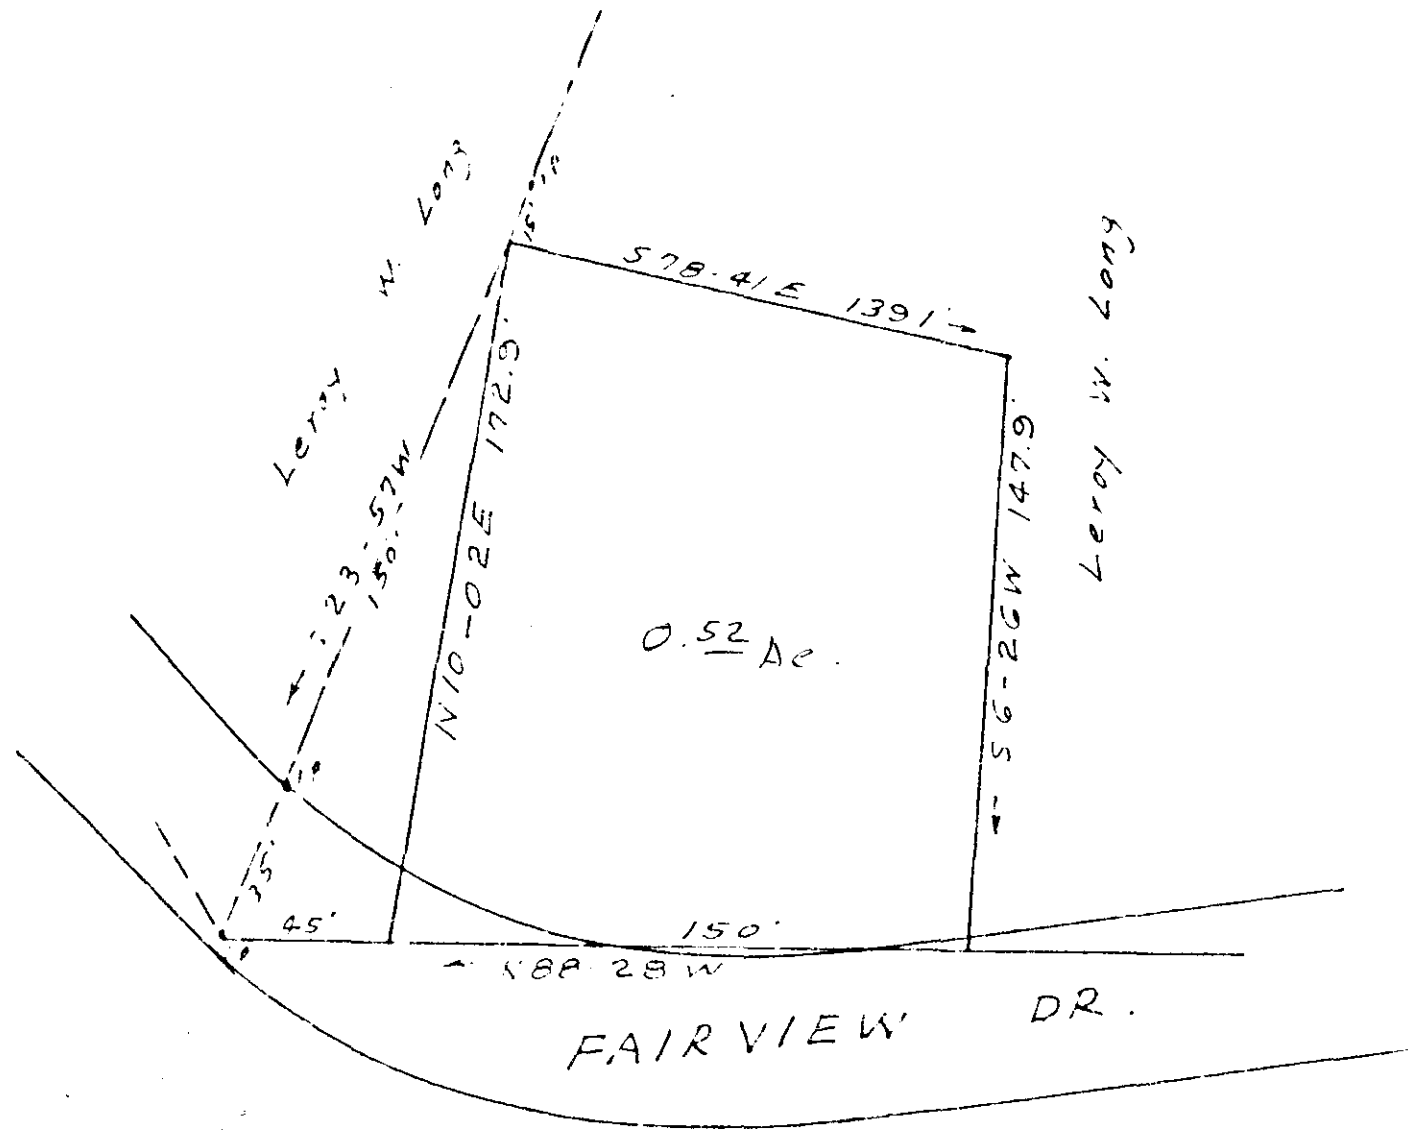

Plat Book MMM. Page 121A

OLLIE SPANBORTH
P.L.M.C.

APR 25 4 15 PM 1966

GREENVILLE

PROPERTY OF
LEROY W. LONG
NEAR GREENVILLE S.C.

SCALE 1"=60' APR, 1966

33392 Filed This 7 Day of May 19 66
And Recorded in Vol. M.M. W. Page 121 at 4:15 P.M.

Ollie Spanborth
Register Meane Conveyance Greenville County, S. C.

Paste in 506 m m m - 121

33392

C.C. Riddle Reg. U.S.