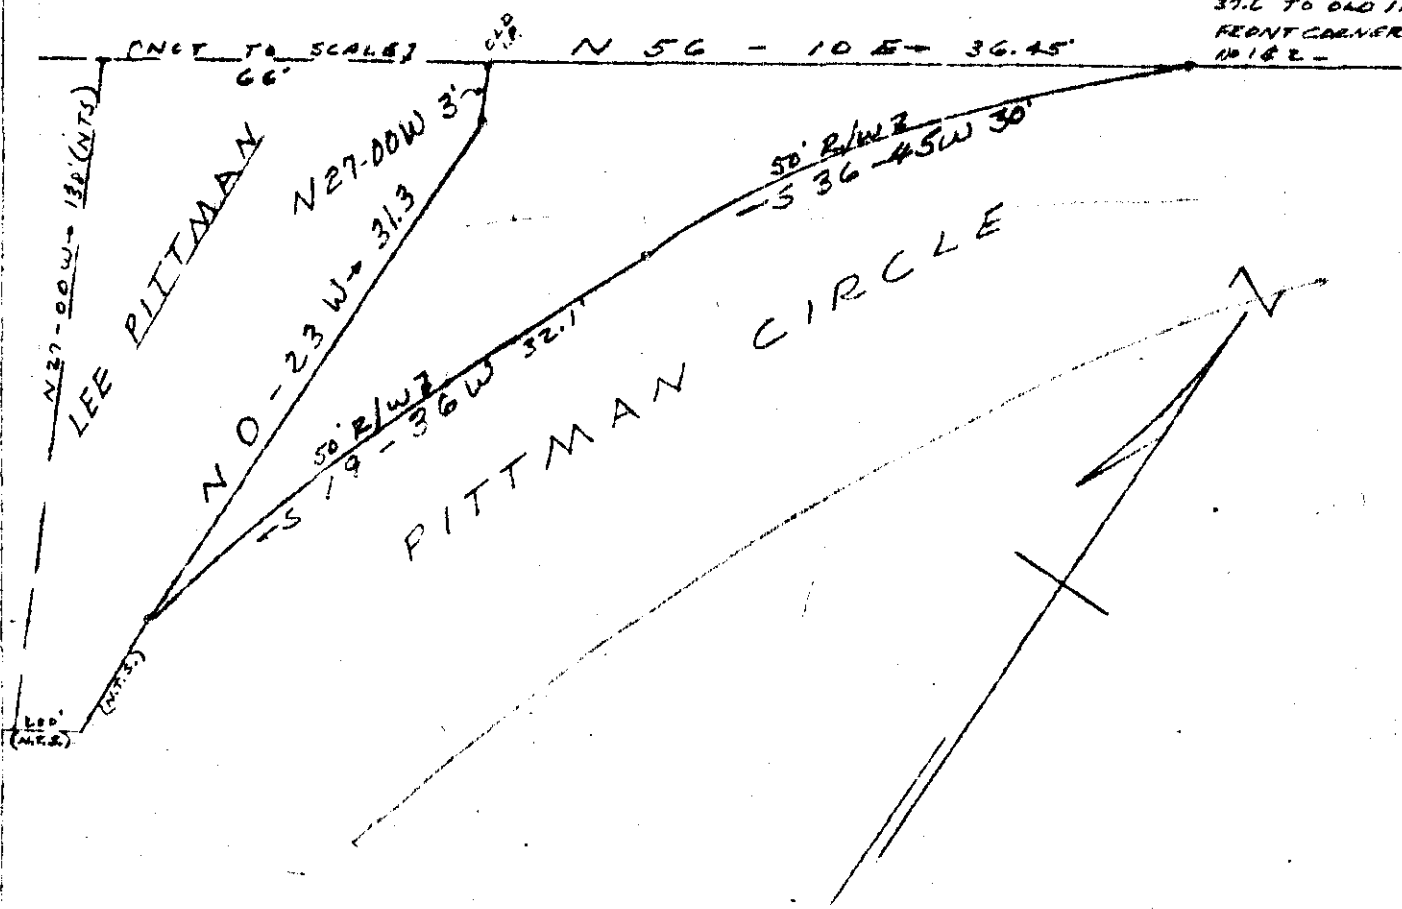

HENRY MCCAULEY

37.0' TO OLD IR -  
FRONT CORNER LOTS  
NO 1 & 2 -

PROPERTY OF  
LEE PITTMAN  
NEAR GREENVILLE, S.C.  
MARCH 29, '65 SCALE 1"=10'

FILED  
GREENVILLE, S.C.  
APR 16 11 49 AM 1965  
OLLIE F. SANDWORTH  
R.M.C.

APR 16 1965  
28884

SURVEYED BY: D.C. Clarkson Jr  
SCALE N° 2589

III - 97

28884 Filed This 16 day of April 1965  
And Recorded in Vol. III Page 97 at 11:49 P.M.  
Ollie F. Sandworth  
Register Mesne Conveyance Greenville County, S.C.