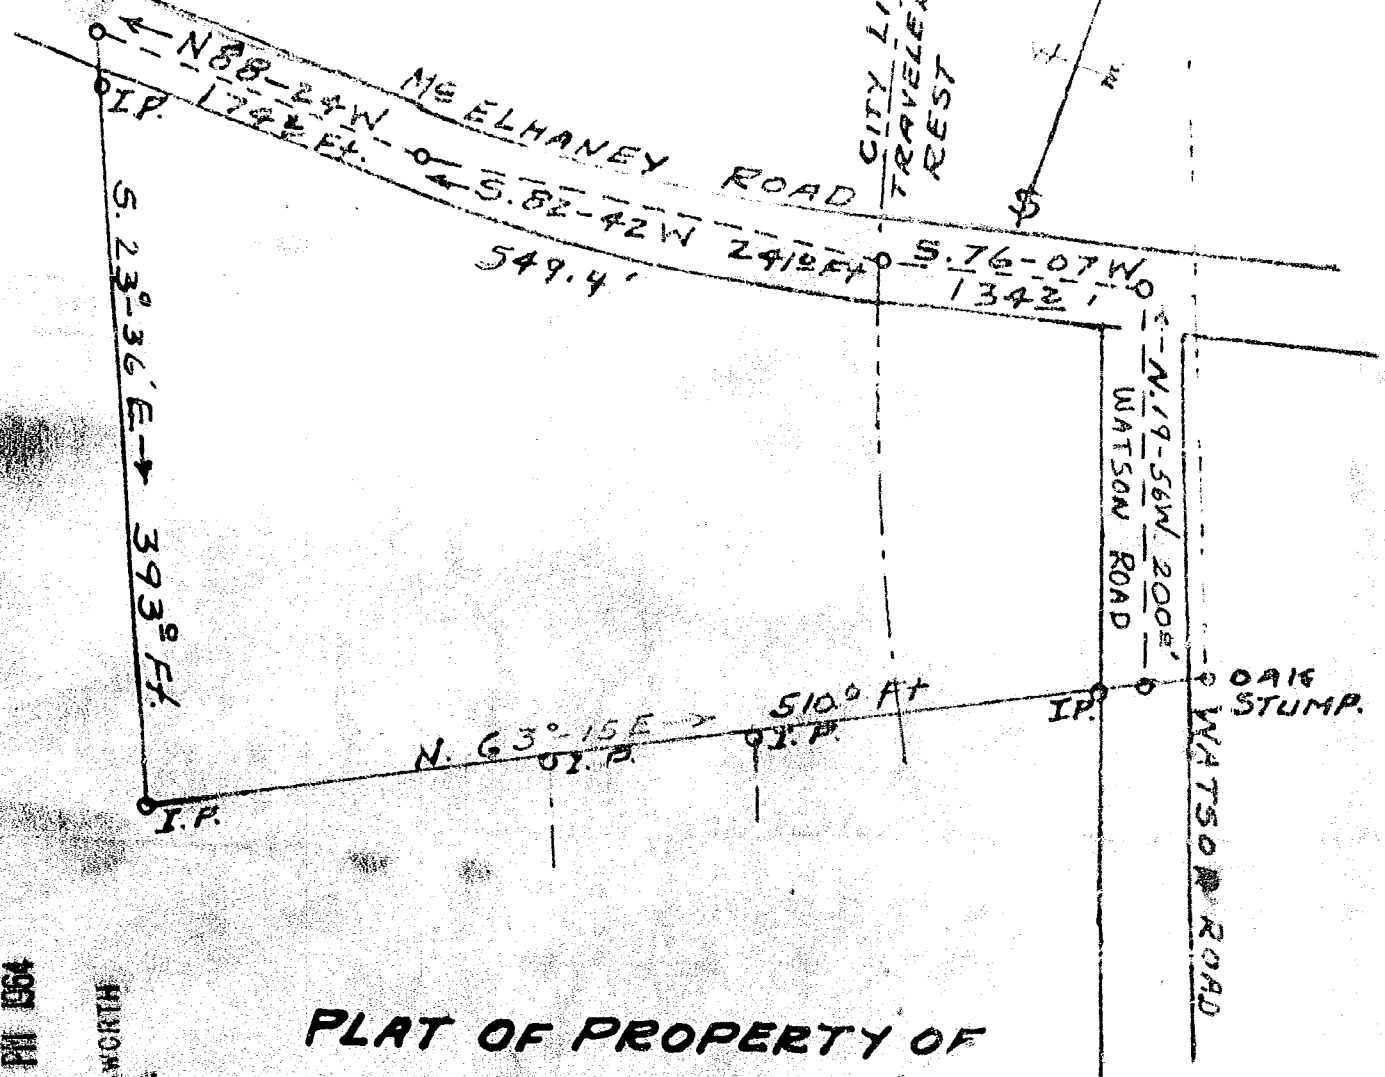

AREA = 3.33 ACRES.
1/2 ROADWAY 0.33
3.00 ACRES.

**PLAT OF PROPERTY OF
 CARRIE G. HOLTZCLAW
 TRAVELERS REST
 BATES TWP. GREENVILLE CO.
 SOUTH CAROLINA
 AUGUST 23, 1962**

SEP 25 4 40 PM 1964

OLLIE FARNSWORTH
R.M.G.

SURVEY BY
Terry J. Rice
Reg. C.E. & L.S. #104.

SCALE 1/2" = 100'

SEP 25 1964

9281