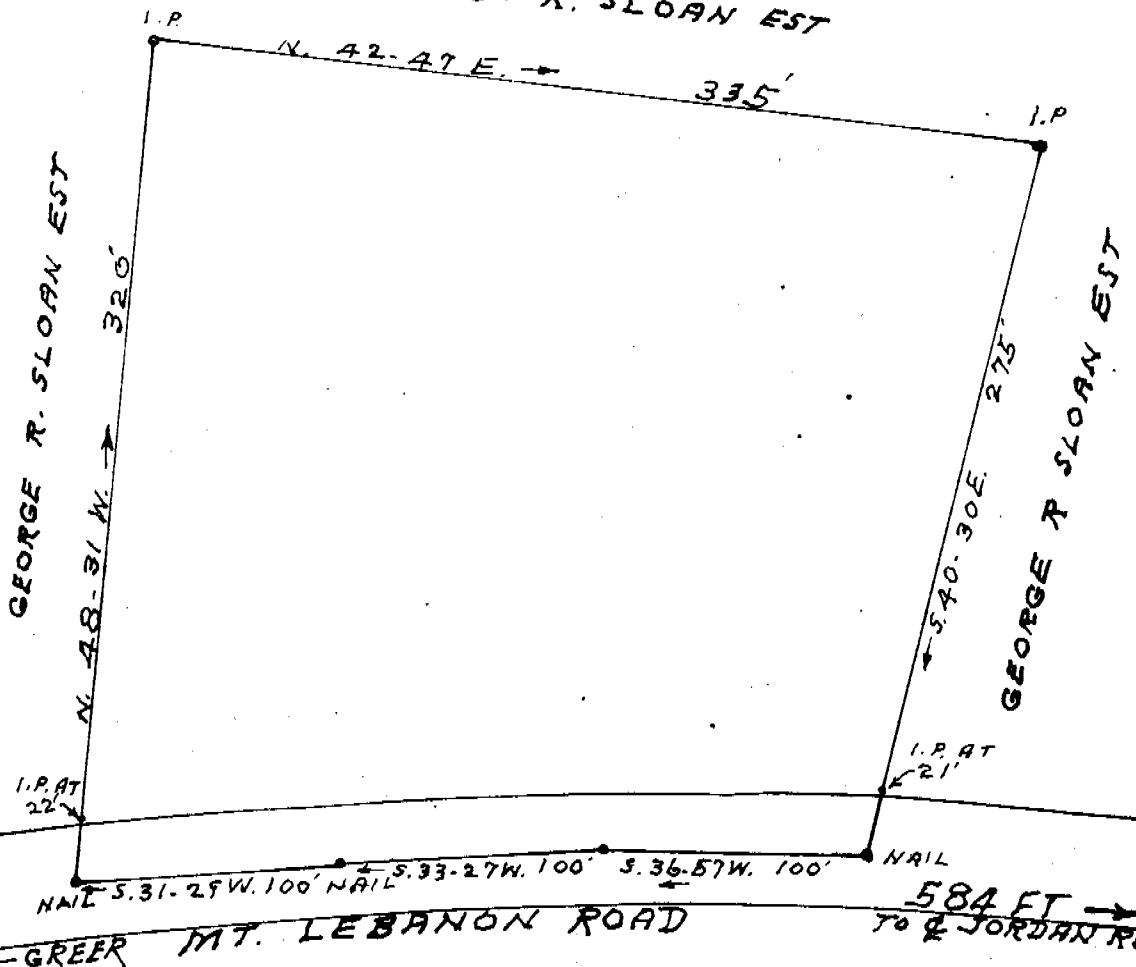

GGG-588

FILED
GREENVILLE CO. S. C.

SEP 7 8 39 AM 1967

OLLIE BROWN WORTH
R.M.C.

GEORGE R. SLOAN EST

PROPERTY OF

FARRELL D. SLOAN

LOCATED IN MT. LEBANON CHURCH COMMUNITY
HIGHLAND TOWNSHIP GREENVILLE COUNTY
SOUTH CAROLINA

SCALE: 1" = 60 FEET AUG. 8 - 1967
SURVEYED AUGUST 7 1967

H. S. BROCKMAN, REG SURVEYOR
GREER, S. C. NO. 959

7310 ✓ GGG-588

AREA: 2.12 ACRES

Recorded Sept. 7, 1967 at 8:36 A. M., #7310.