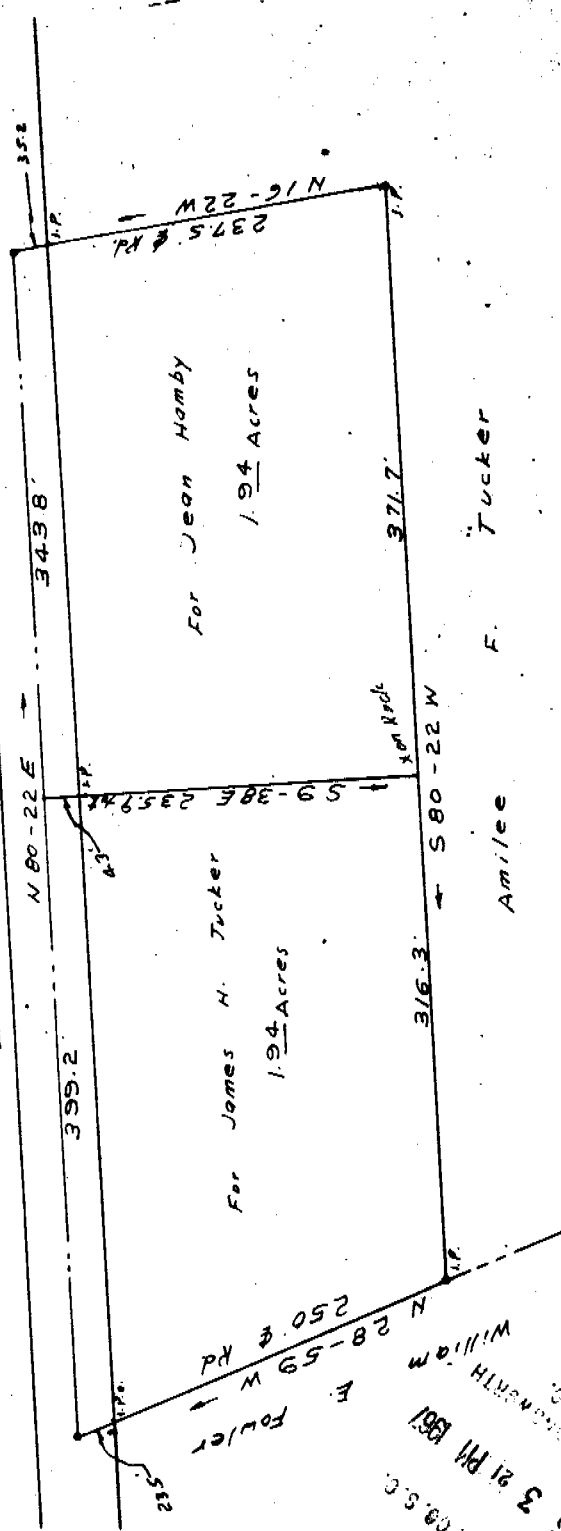

LOG SHOALS ROAD

AUG 25 3 21 PM 1967  
 GREENVILLE CO. S.C.  
 OLIE FARMWORTH  
 WILLIAM F. FOWLER  
 N 28-59 W Rd  
 N 16-22 W  
 250 & Rd

PROPERTY OF  
 AMILEE F. TUCKER  
 GREENVILLE COUNTY S.C.  
 SCALE 1"=100'  
 NOV. 1965

100 6045

Picture  
 249-585  
 C. O. B.

Recorded Aug. 25, 1967 at 3:21 P. M., 40063