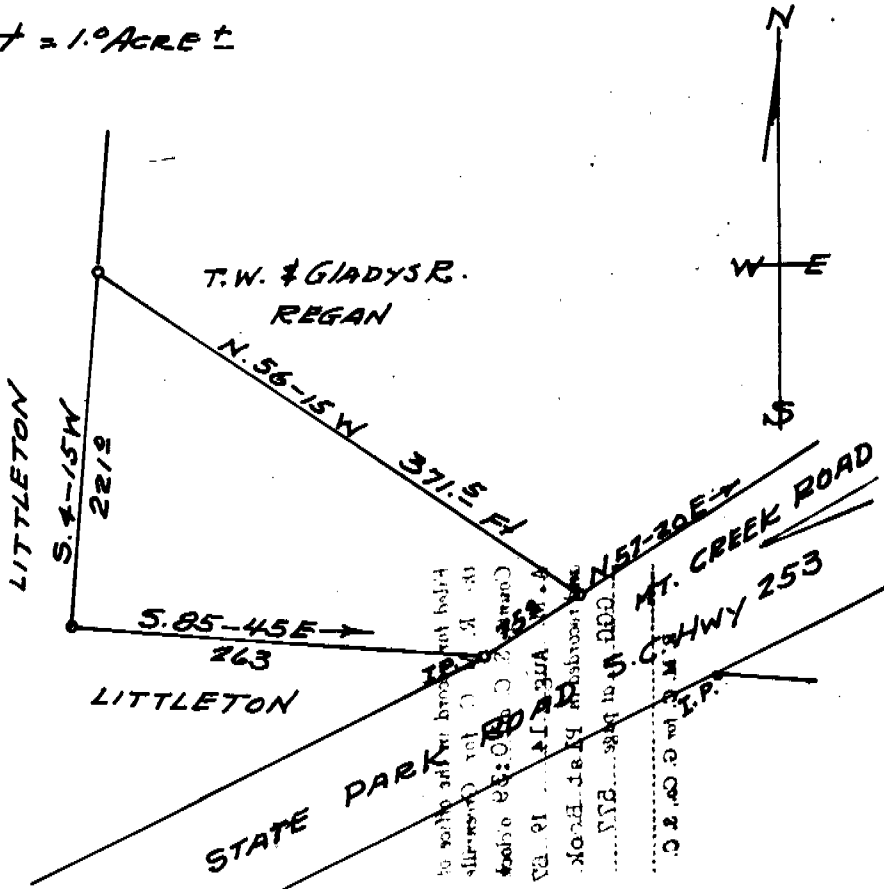

GGG-577

AREA of Lot = 1.0 ACRE ±

PLAT OF LOT OF  
 T. W. & GLADYS R. REGAN  
 FOR  
 LARRY D. & LINDA REGAN HONEYCUTT  
 CHICKSPRINGS TWP. GREENVILLE CO.  
 SOUTH CAROLINA  
 JULY 22, 1967

GREENVILLE, S.C.  
 AUG 14 10 39 AM 1967  
 GREENVILLE, S.C.

EMERY T. DILL  
 SURVEYOR  
 Emery T. Dill  
 No. 104  
 GREENVILLE, S.C.

100  
 Picture

4958 ✓

GGG-577

SCALE 1" = 100'

Recorded Aug. 14, 1967 at 10:39 A. M., #4958.