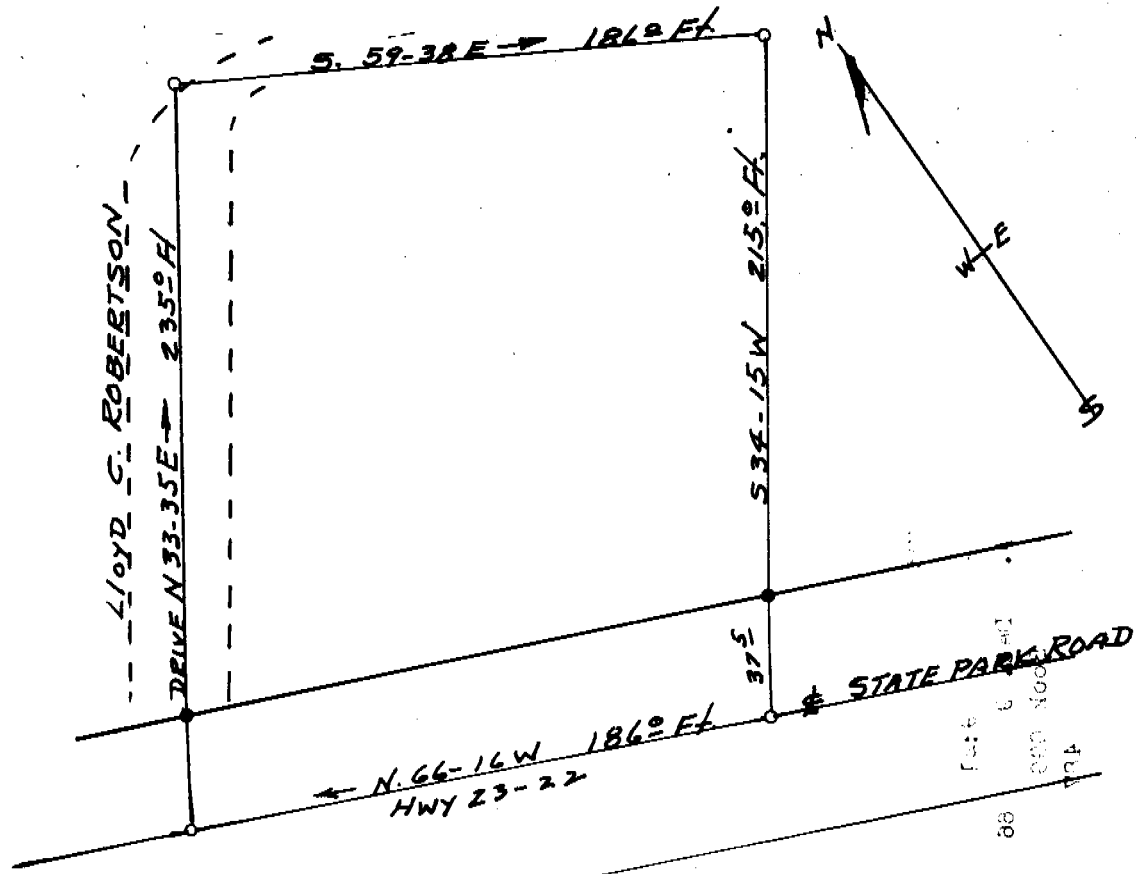

FILED

PLAT OF LOT OF  
 DAISY ROBERTSON  
 FOR  
 ALLIE R. MATHIS  
 ONEAL  
 & ~~ROBERTSON~~ TWP. GREENVILLE CO.  
 SOUTH CAROLINA

SURVEY BY  
*Henry W. Dill*  
 Reg. C. E. & L. S. No 104

SCALE 1"=50'  
 100  
*Robertson*