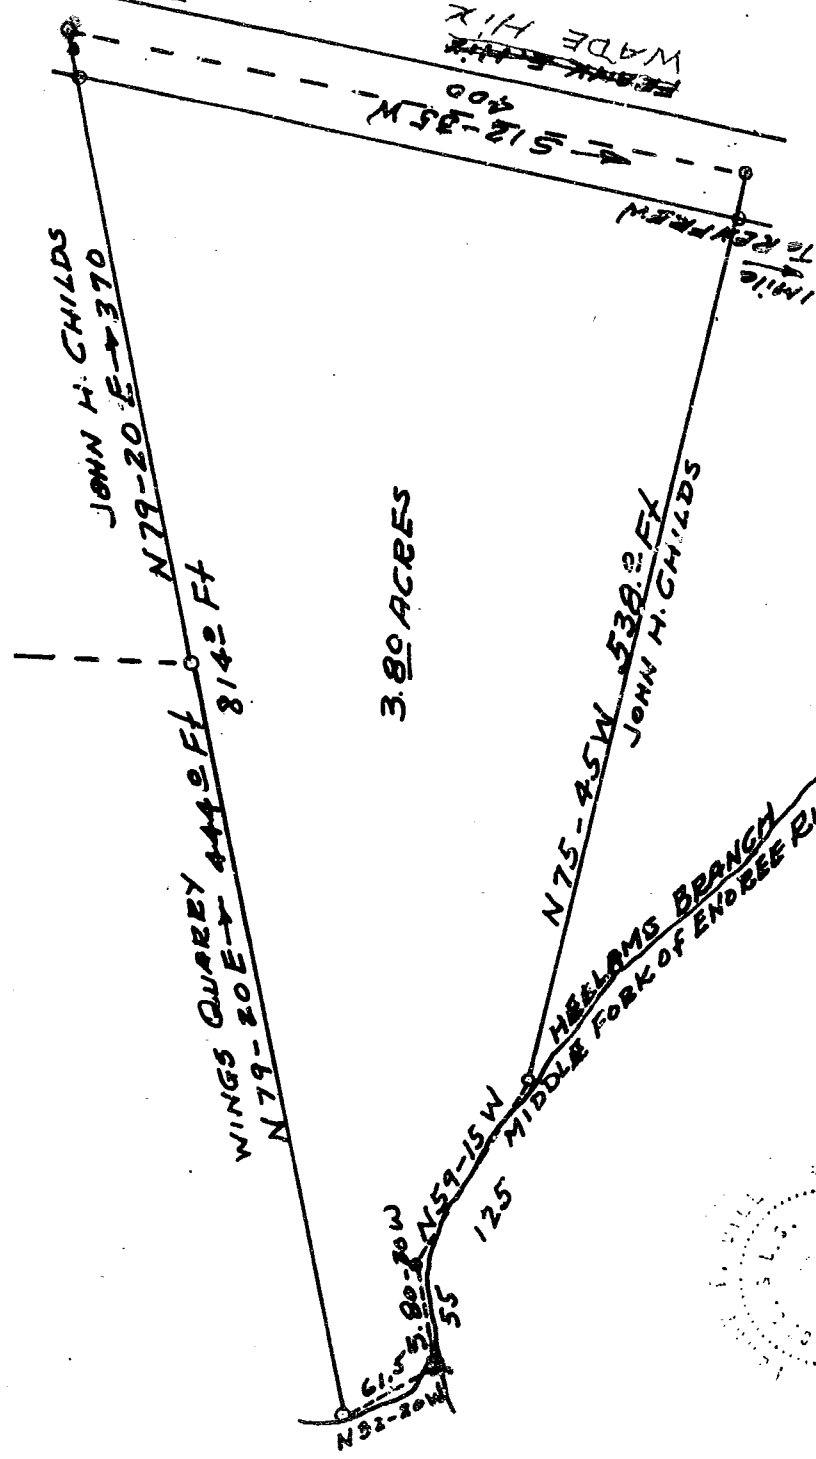

made by *Marvin H. Childs* 413 Albert St. Greenville, S.C. 898 468

Recorded October 12, 1966 at 1:48 P.M. #9851

GREENVILLE
OCT 12 1 48 PM 1966

LINDSEY LAKE ROAD 1/2 MI

3.80 ACRES

PLAT OF PROPERTY OF

JOHN H. CHILDS

SCALE 1"=100'

SURVEY BY

Terry V. Dill

Reg. C.E. # L.S. No 104