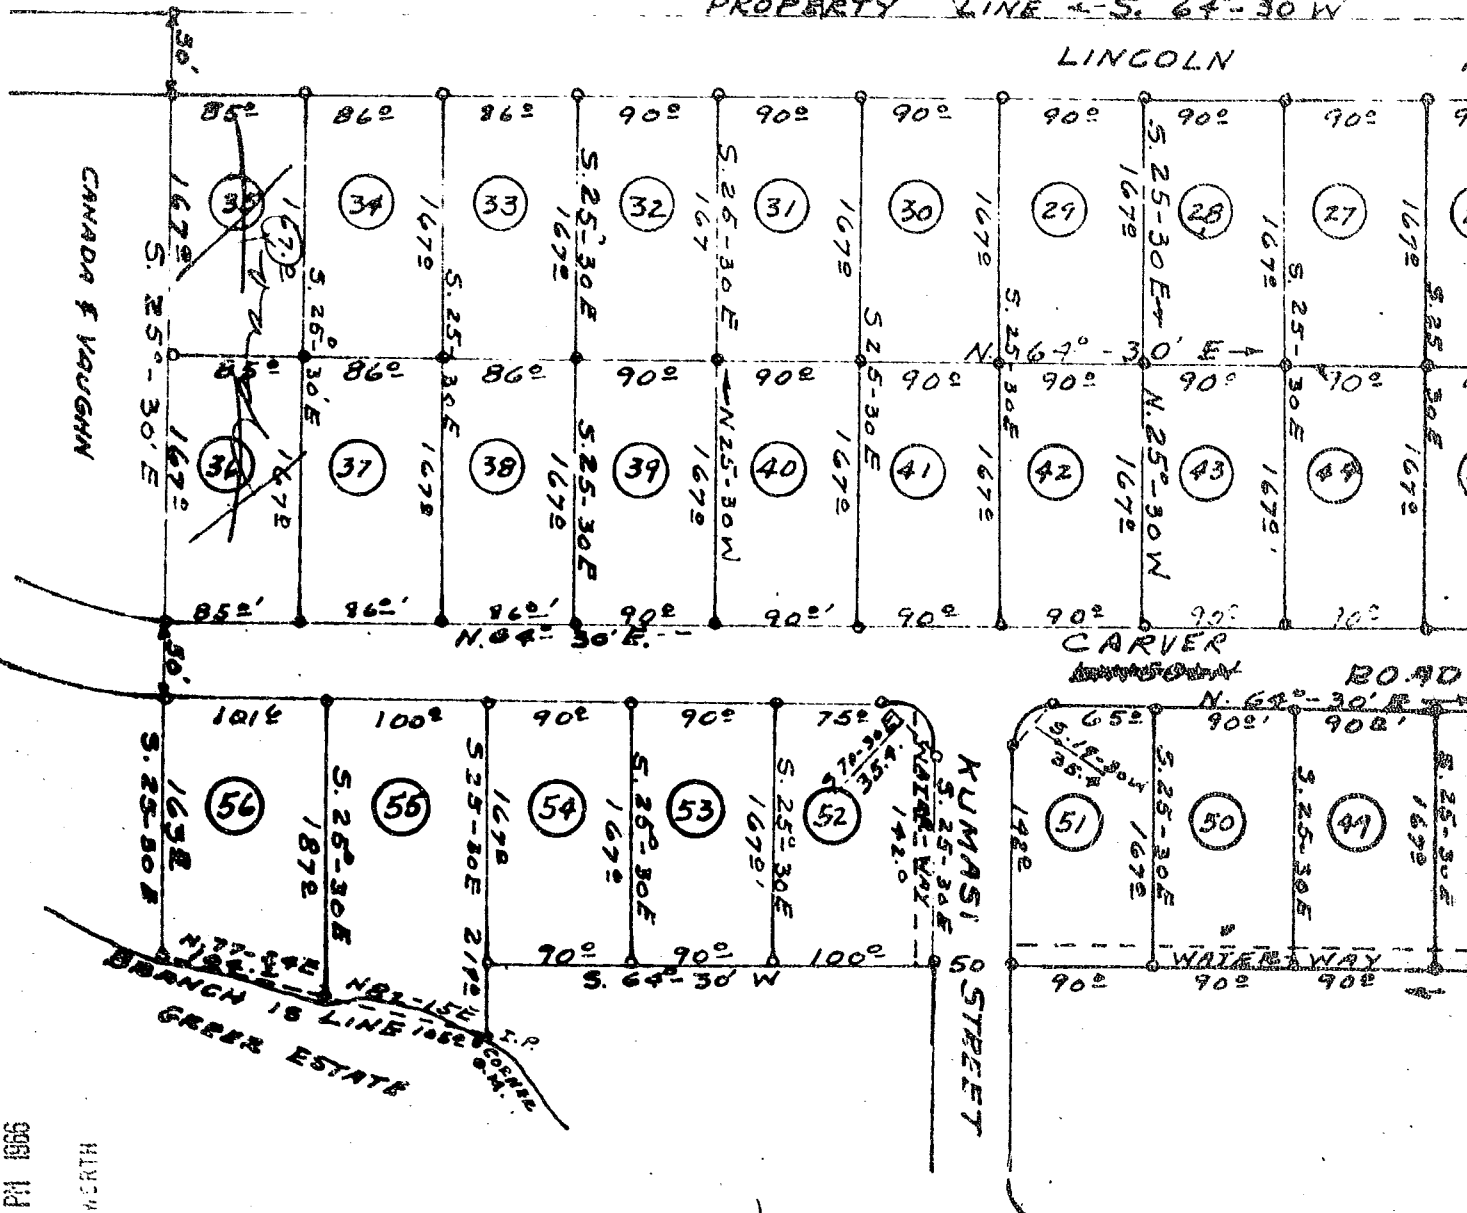

Plat Book GGG 1

IRON PIN AT ALL CORNERS

GRACE E. GREER JOHN
PROPERTY LINE S. 64°-30' W

PLAT OF PROPERTY OF
LILY MEG. LOFTIS
CHICK SPRINGS, TWP. GREENVILLE CO
SOUTH CAROLINA

REVISED FEB 20, 1961
SURVEY BY Terry J. Dill
Reg. E & L. S. No. 109.

Almapell #20

SEP 27 12 19 PM 1966
OLLIE W. BERTH
S.W.S.

GREENVILLE CO. S.C.

196