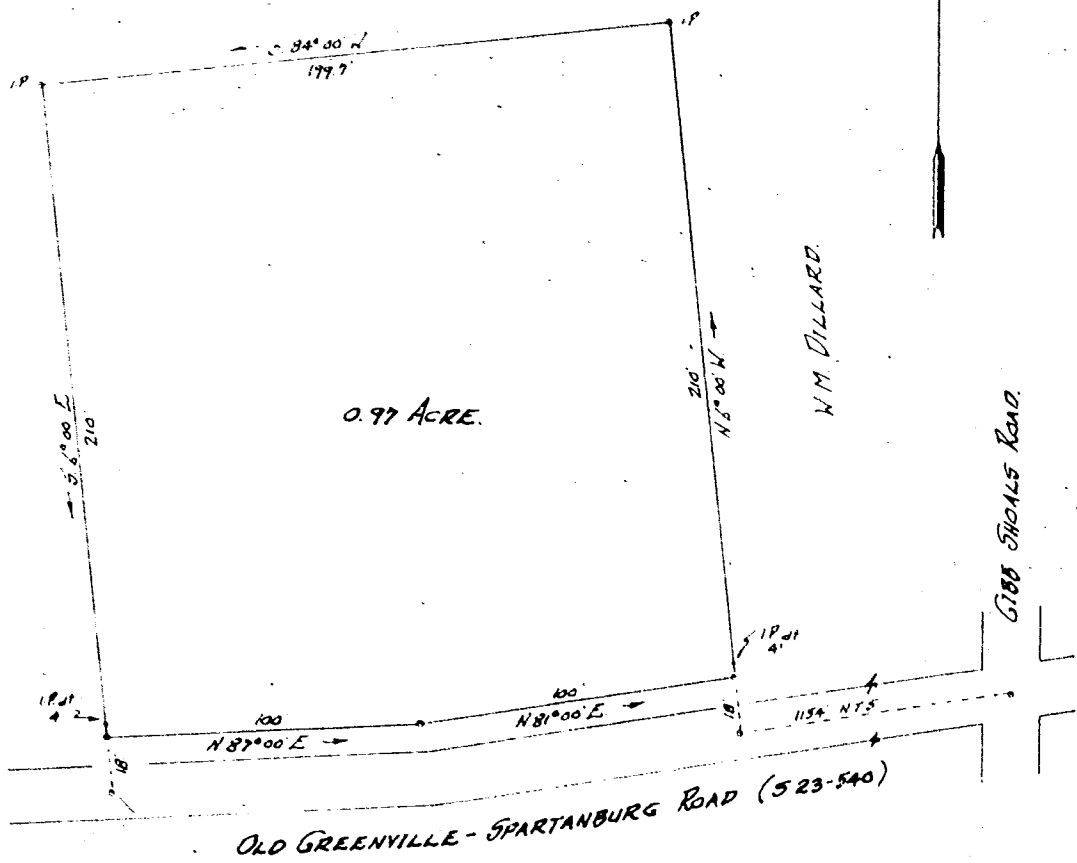

W.M. DILLARD

0.97 ACRE.

OLD GREENVILLE - SPARTANBURG ROAD (523-540)

PROPERTY OF ZOBEDIA M. SLATTON

Located approx 3 miles South of Greer

CHICK SPRINGS TOWNSHIP GREENVILLE COUNTY
SOUTH CAROLINA.

SCALE: 1" = 50 FEET

MAY 20, 1966

Survey made May 22, 1966

John A. Simmons, Reg. Surveyor # 2212

1316

Greer, S.C.
Photo L.C.C.