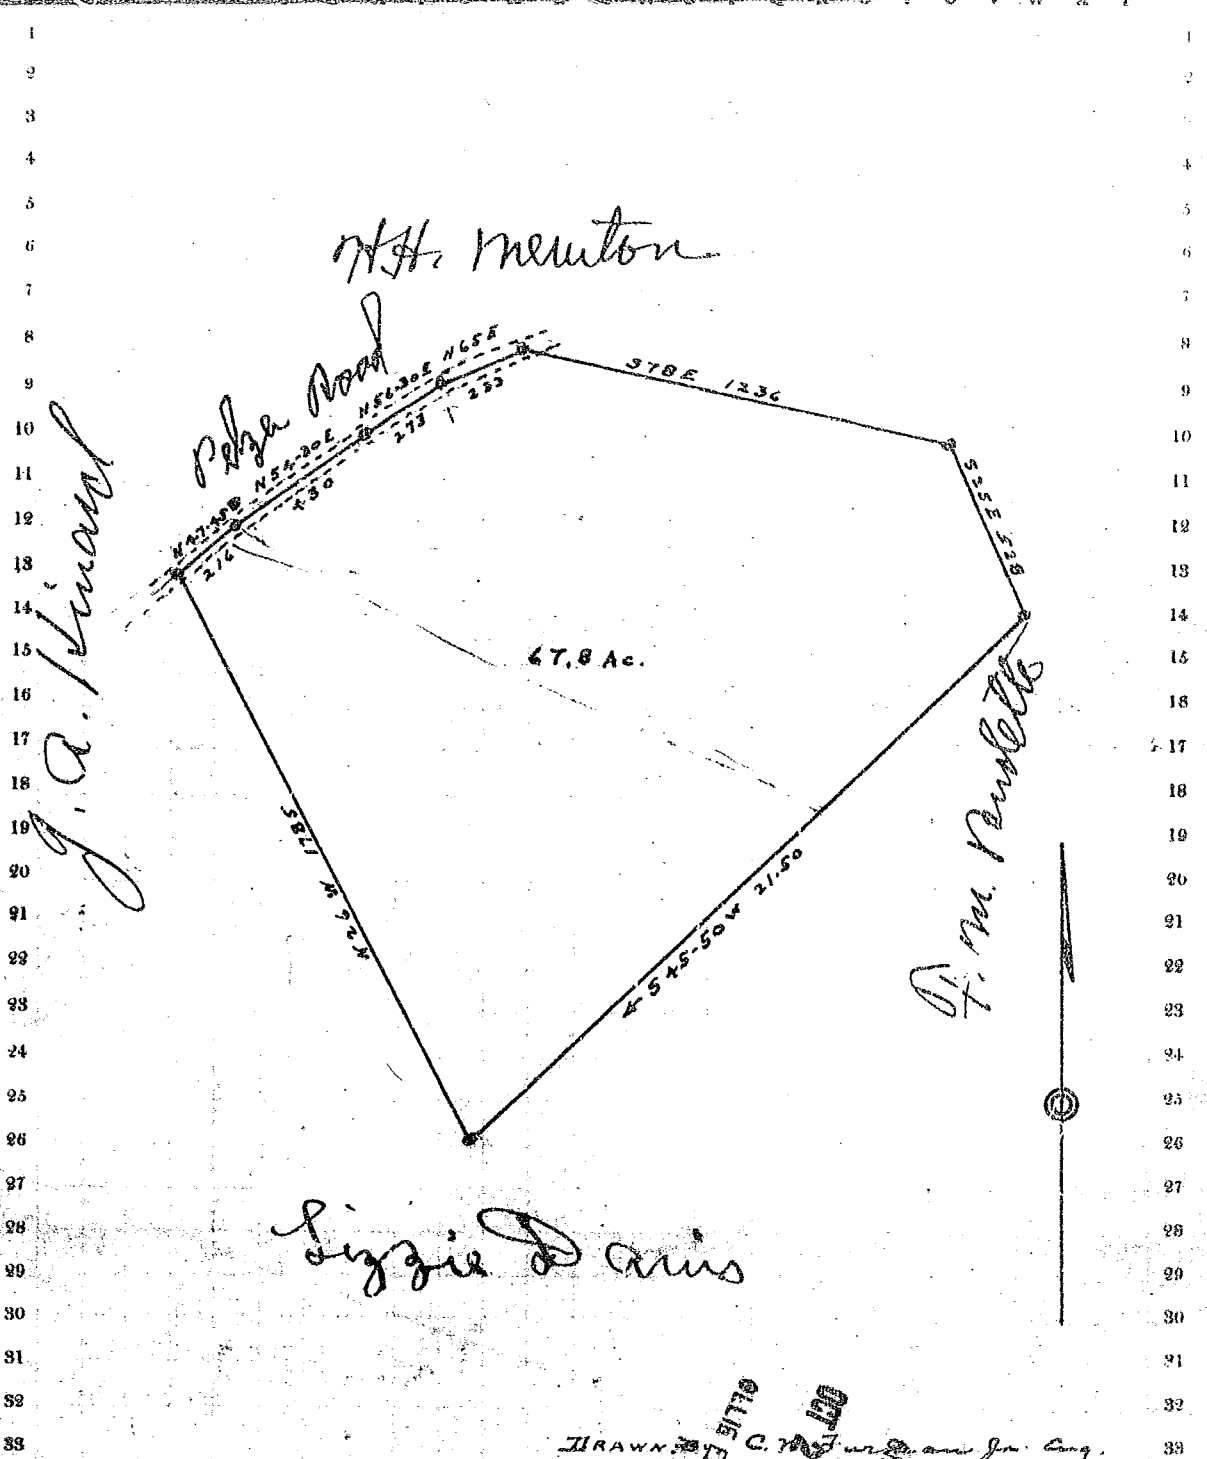

16

DRAWN BY C. W. [unclear] and J. W. [unclear]
 Scale 1" = 500'
 OLLIE EARL SHORTRIDGE
 GREENVILLE CO. S. C.
 FILED
 DEC 16 1924

Picture = 1884 at
 Recorded October 22, 1964 at 2:46 P. M. #9987
 Sheet Q