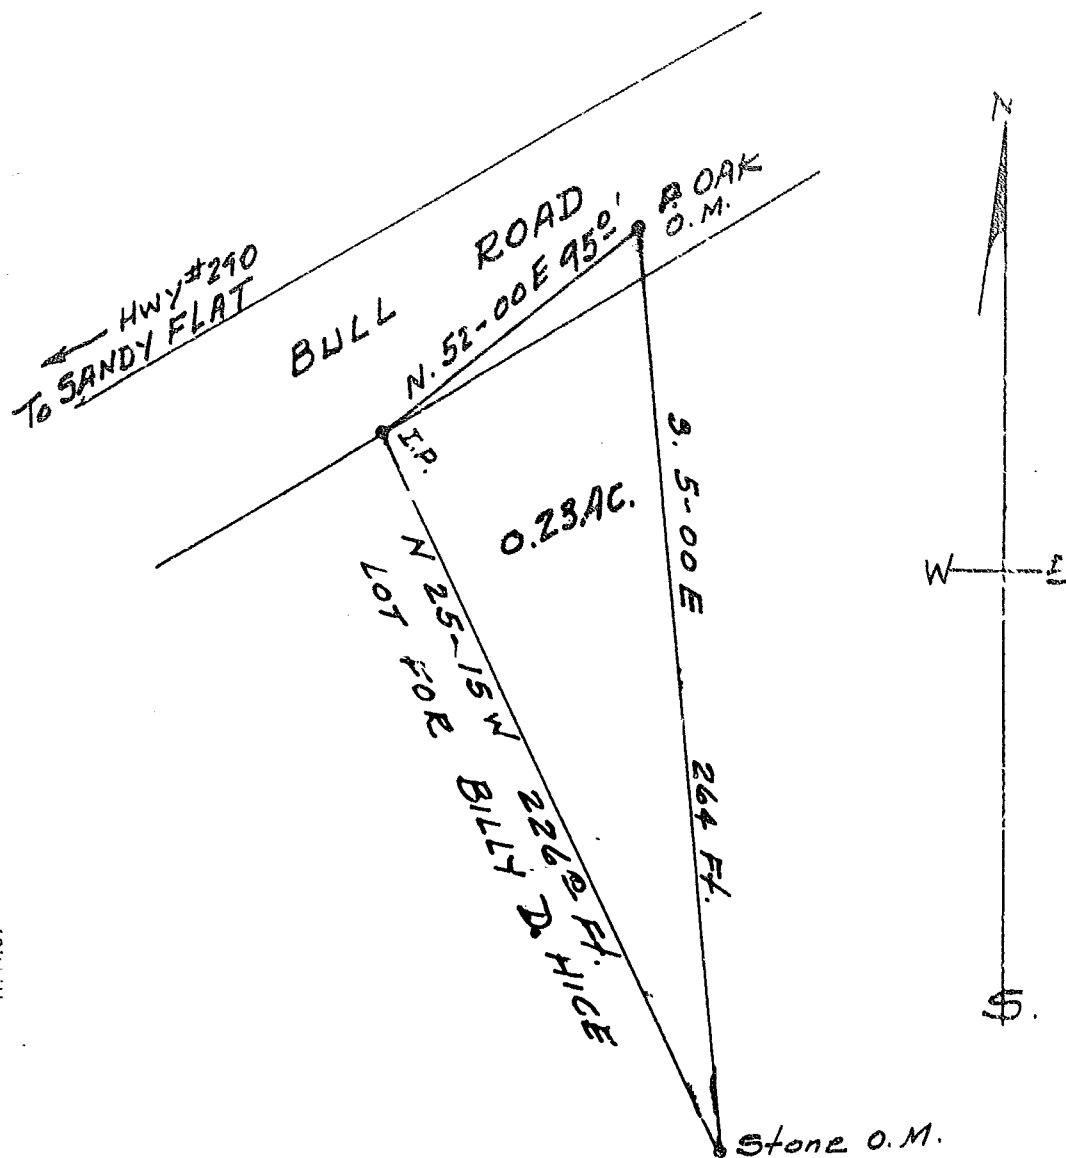

GREENVILLE CO. S. C.

SEP 16 12 31 PM 1964

OLLIE F. HAYWORTH  
R.M.C.

PLAT OF LOT  
 RONALD F. HICE  
 LAVONIA E. HICE  
 SOLD TO  
 THOMAS. GWINN

ONEAL TWP. GREENVILLE CO  
 SOUTH CAROLINA  
 AUG. 19. 1964

SEP 16 1964

8232

SURVEY BY  
 Jerry T. Dill  
 Reg C.E. & L.S. 104

SCALE 1"=50'

Recorded September 16, 1964 at 12:31 P.M. # 8232

100 feet

TEN