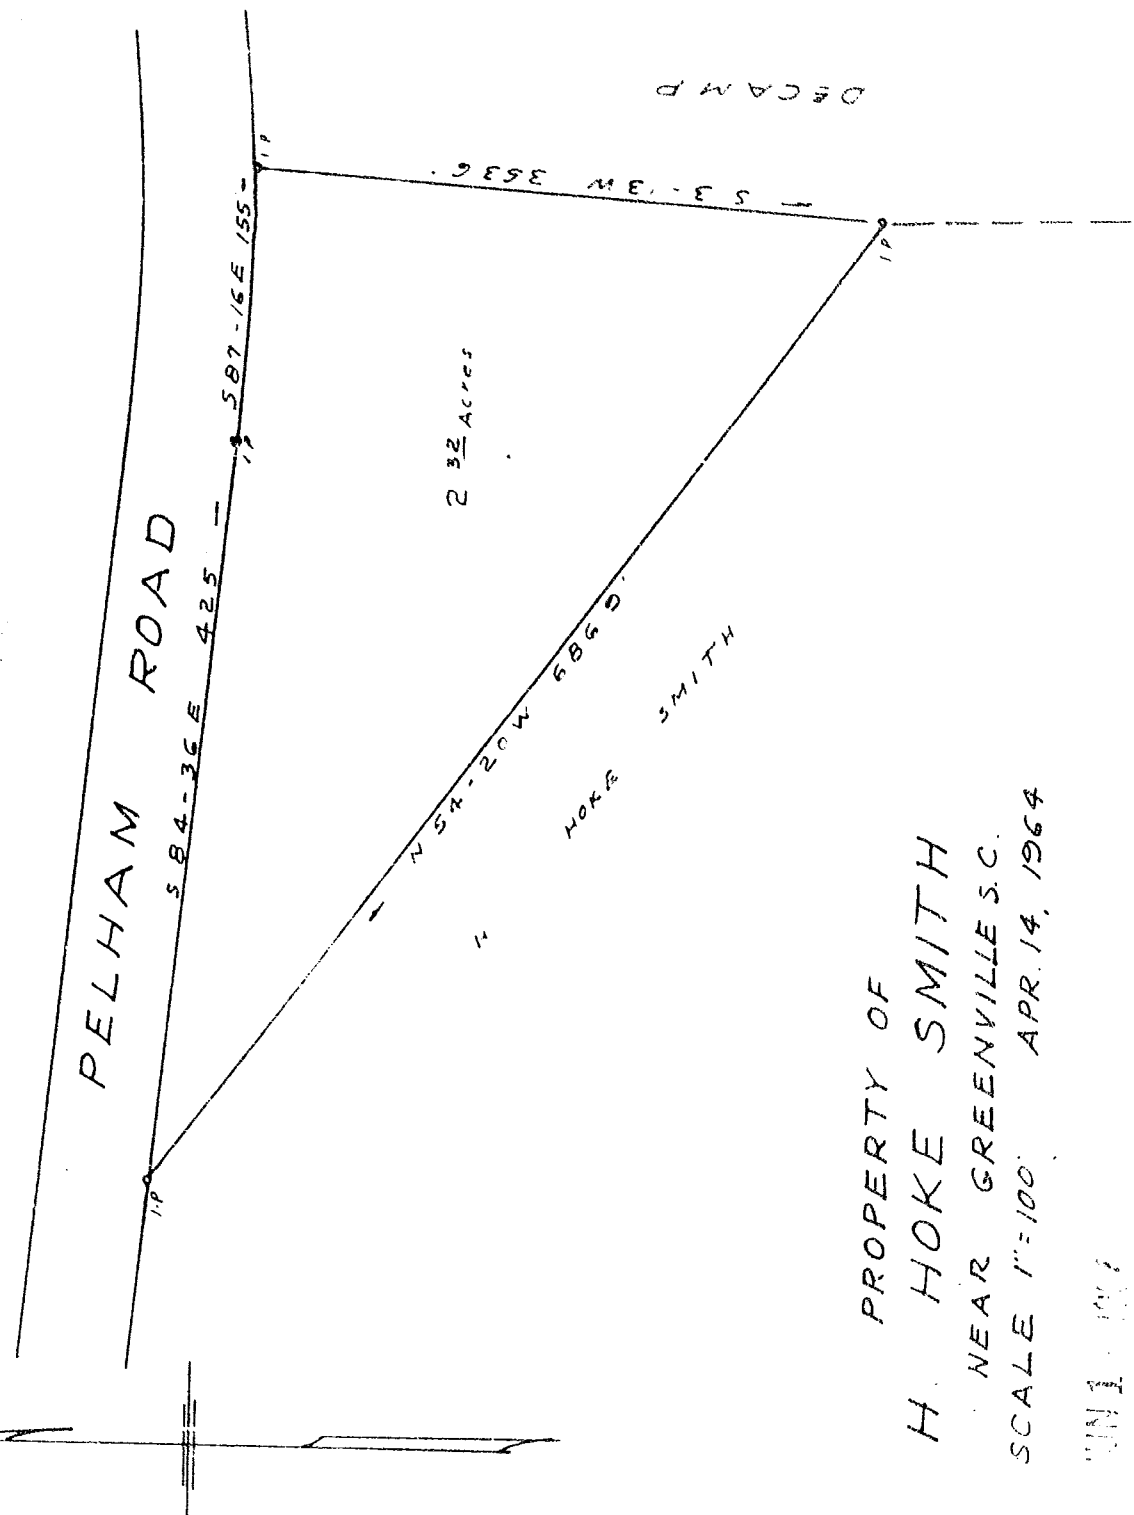

1.35-8

FILED  
GREENVILLE, S.C.

JUL 1 1 07 PM 1964

CORNER H. HOKE SMITH

Recorded June 1, 1964 at 1:07 P. M. #34044

PROPERTY OF  
**H. HOKE SMITH**  
 NEAR GREENVILLE S.C.  
 SCALE 1"=100' APR. 14, 1964

JUN 1 1964  
 24114