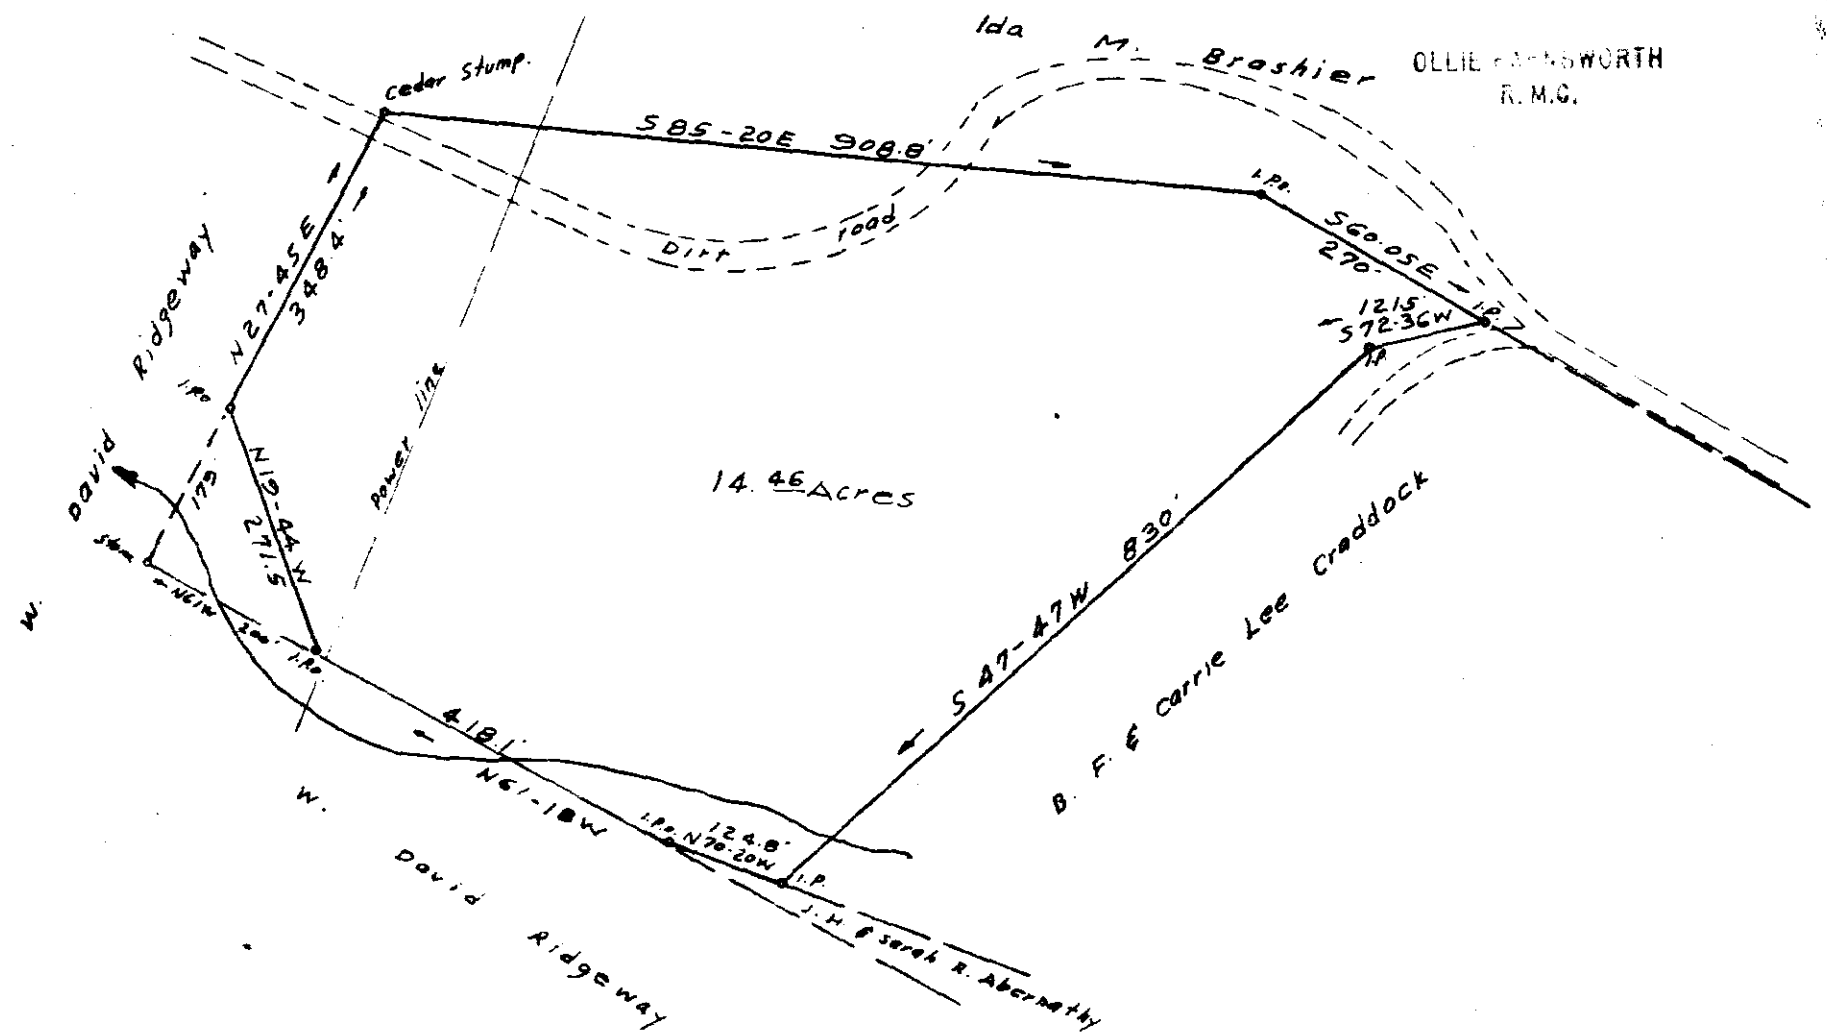

MAY 29 4 31 PM 1964

OLLIE HAINSWORTH
R.M.C.

14.46 ACRES

PROPERTY OF

W. GAINES HUGULEY

NEAR SIMPSONVILLE S. C.

SCALE 1" = 200'

MAY, 1964

33873 Filed This 29 day of May 19 64
And Recorded in Vol. FF Page 143 at 1:31 P.M.

[Signature]
Register Mesne Conveyance Greenville County, S. C.

MAY 29 1964
33873

FF - 143 50

C.O. P. [Signature] Reg. 15