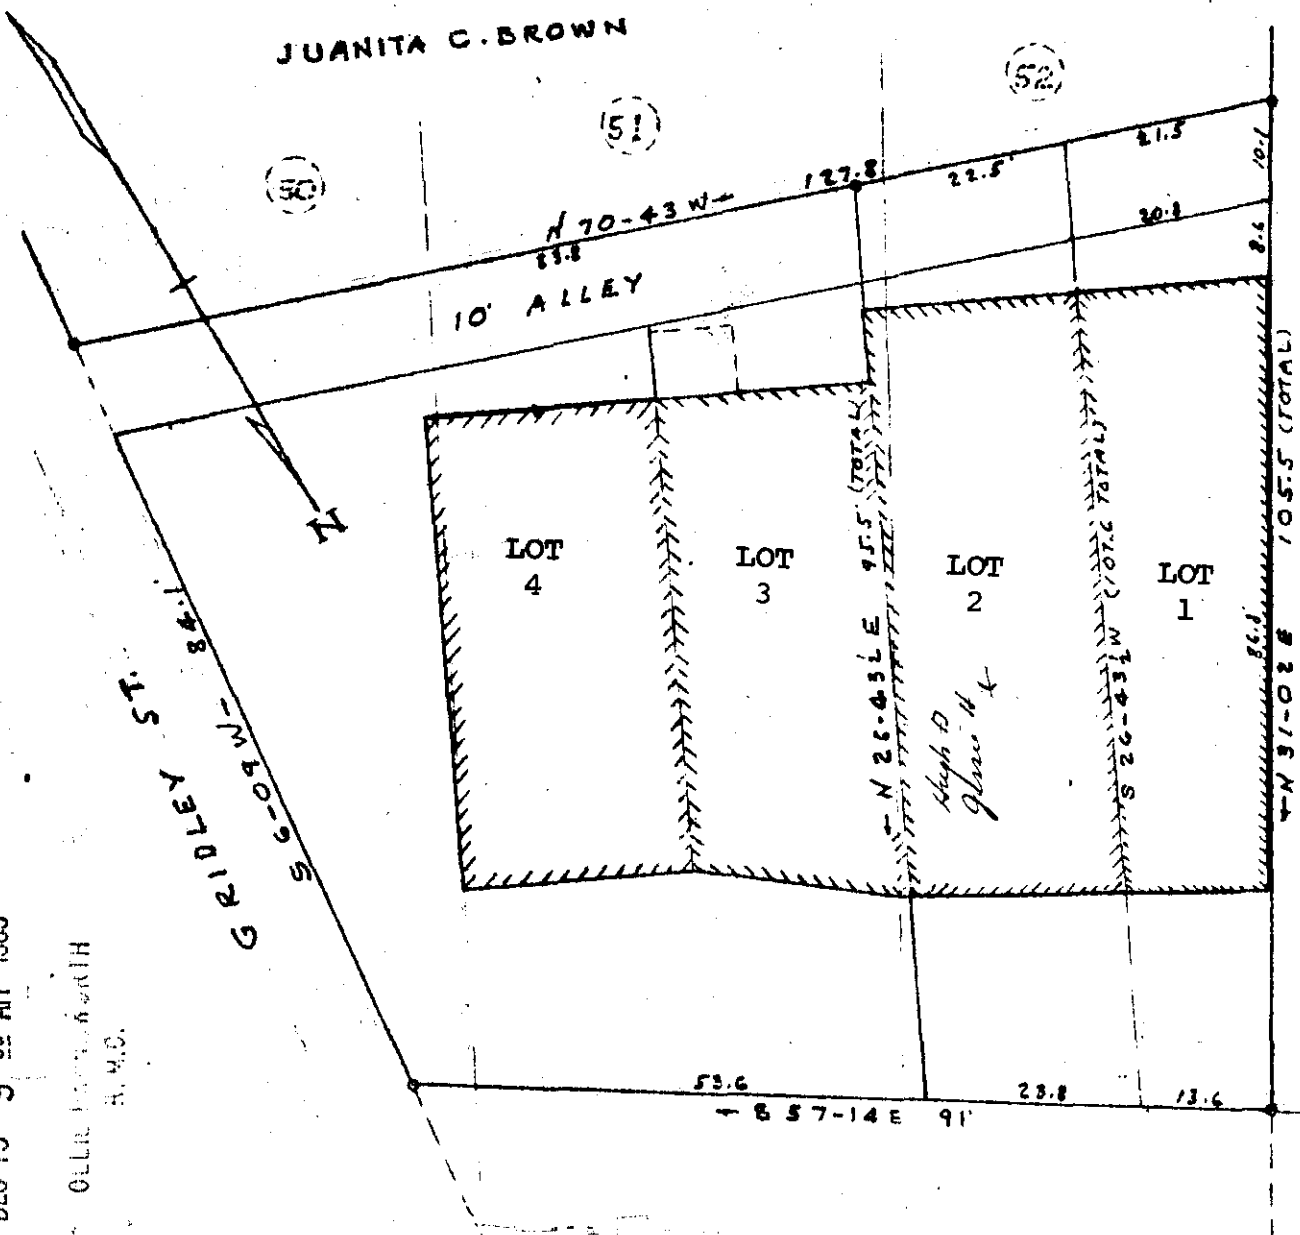

JUANITA C. BROWN

(50)

(51)

(52)

(53)

MCBRIDE

GREENVILLE CO. S. C.

DEC 19 9 55 AM 1963

SCALE 1" = 20' NOV. 18, 1963

SURVEYED BY R. K. Campbell Co.

17672 Filed This 19 day of Dec 19 63

And Recorded in Vol. EEE Page 125 at M

W. S. Sawmire

Register Mesne Conveyance Greenville County, S. C.