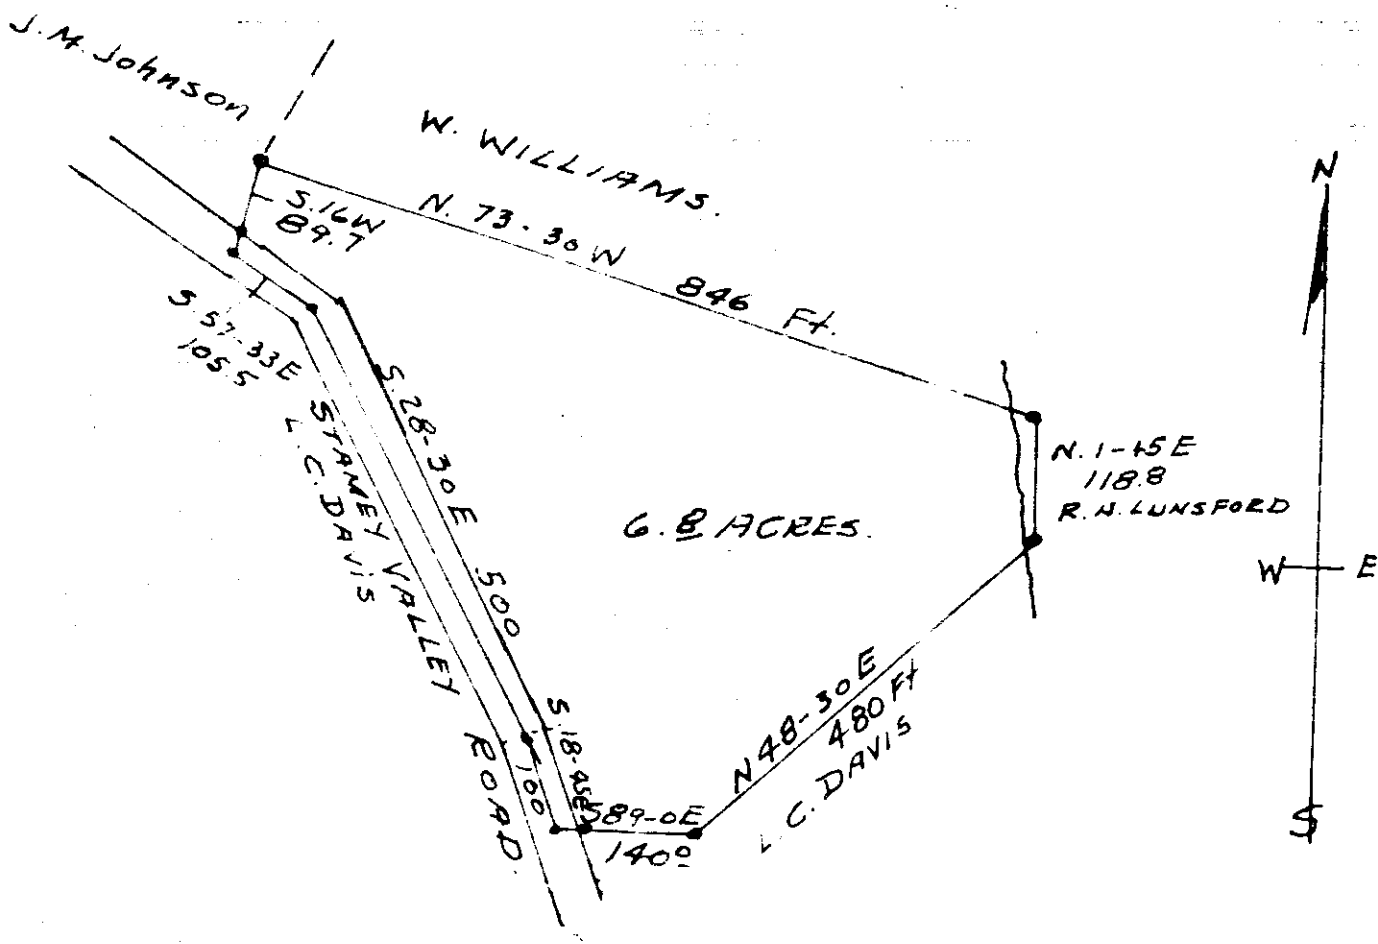

OCT 21 11 40 AM 1963

OLLIE SCHULTHIES  
H.W.O.

See  
PLAN 129

11744

OCT 21 1963

PROPERTY OF  
 WILLIE MAY D. SCHULTHIES  
 SALUDA TWP. GREENVILLE CO  
 SOUTH CAROLINA  
 AUGUST 1961

SURVEY BY  
 Terry V. Dill  
 Reg C.E. & L.S. 104

EEE-75

SCALE 1"=200'

11744 Filed This 21 day of OCT 19 63

And Recorded in Vol. EEE Page 75 at 11:40 A.M.

*Willie May D. Schulthies*

Register Meane Greenville County, S. C.