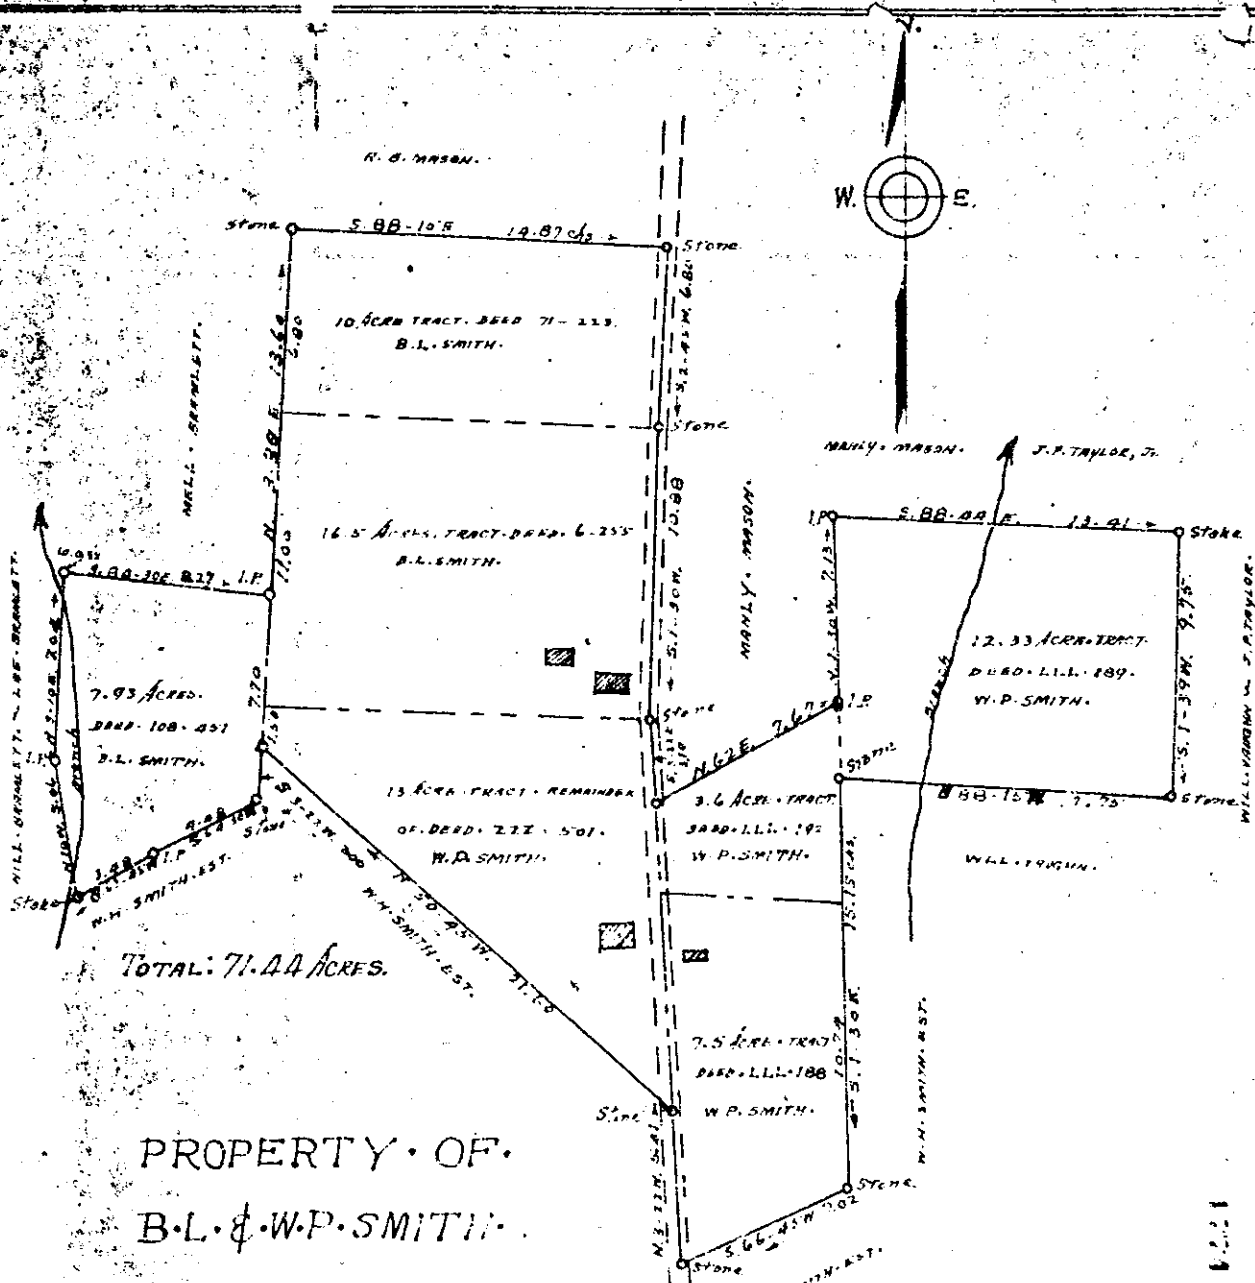

# Plat Book W W, Page 520

TOTAL: 71.44 ACRES.

PROPERTY OF  
B.L. & W.P. SMITH.

ONEAL TOWNSHIP GREENVILLE COUNTY  
SOUTH CAROLINA

SCALE: 1" = 5.00 CHAINS FEBRUARY 20 1934

PLATTED FROM CALLS IN DEEDS AS SHOWN ABOVE, AND FROM PARTIAL SURVEY BY ME FEB 14 1934

H. S. BROCKWAY, SURVEYOR  
GREENVILLE, S.C.

Recorded July 15, 1963 at 10:39 A. M. #1774

FILED  
GREENVILLE CO. S. C.  
JUL 15 10 39 AM 1963  
OLIVE LEANING BIRTH  
R. M. C.

26  
39

Picture  
B