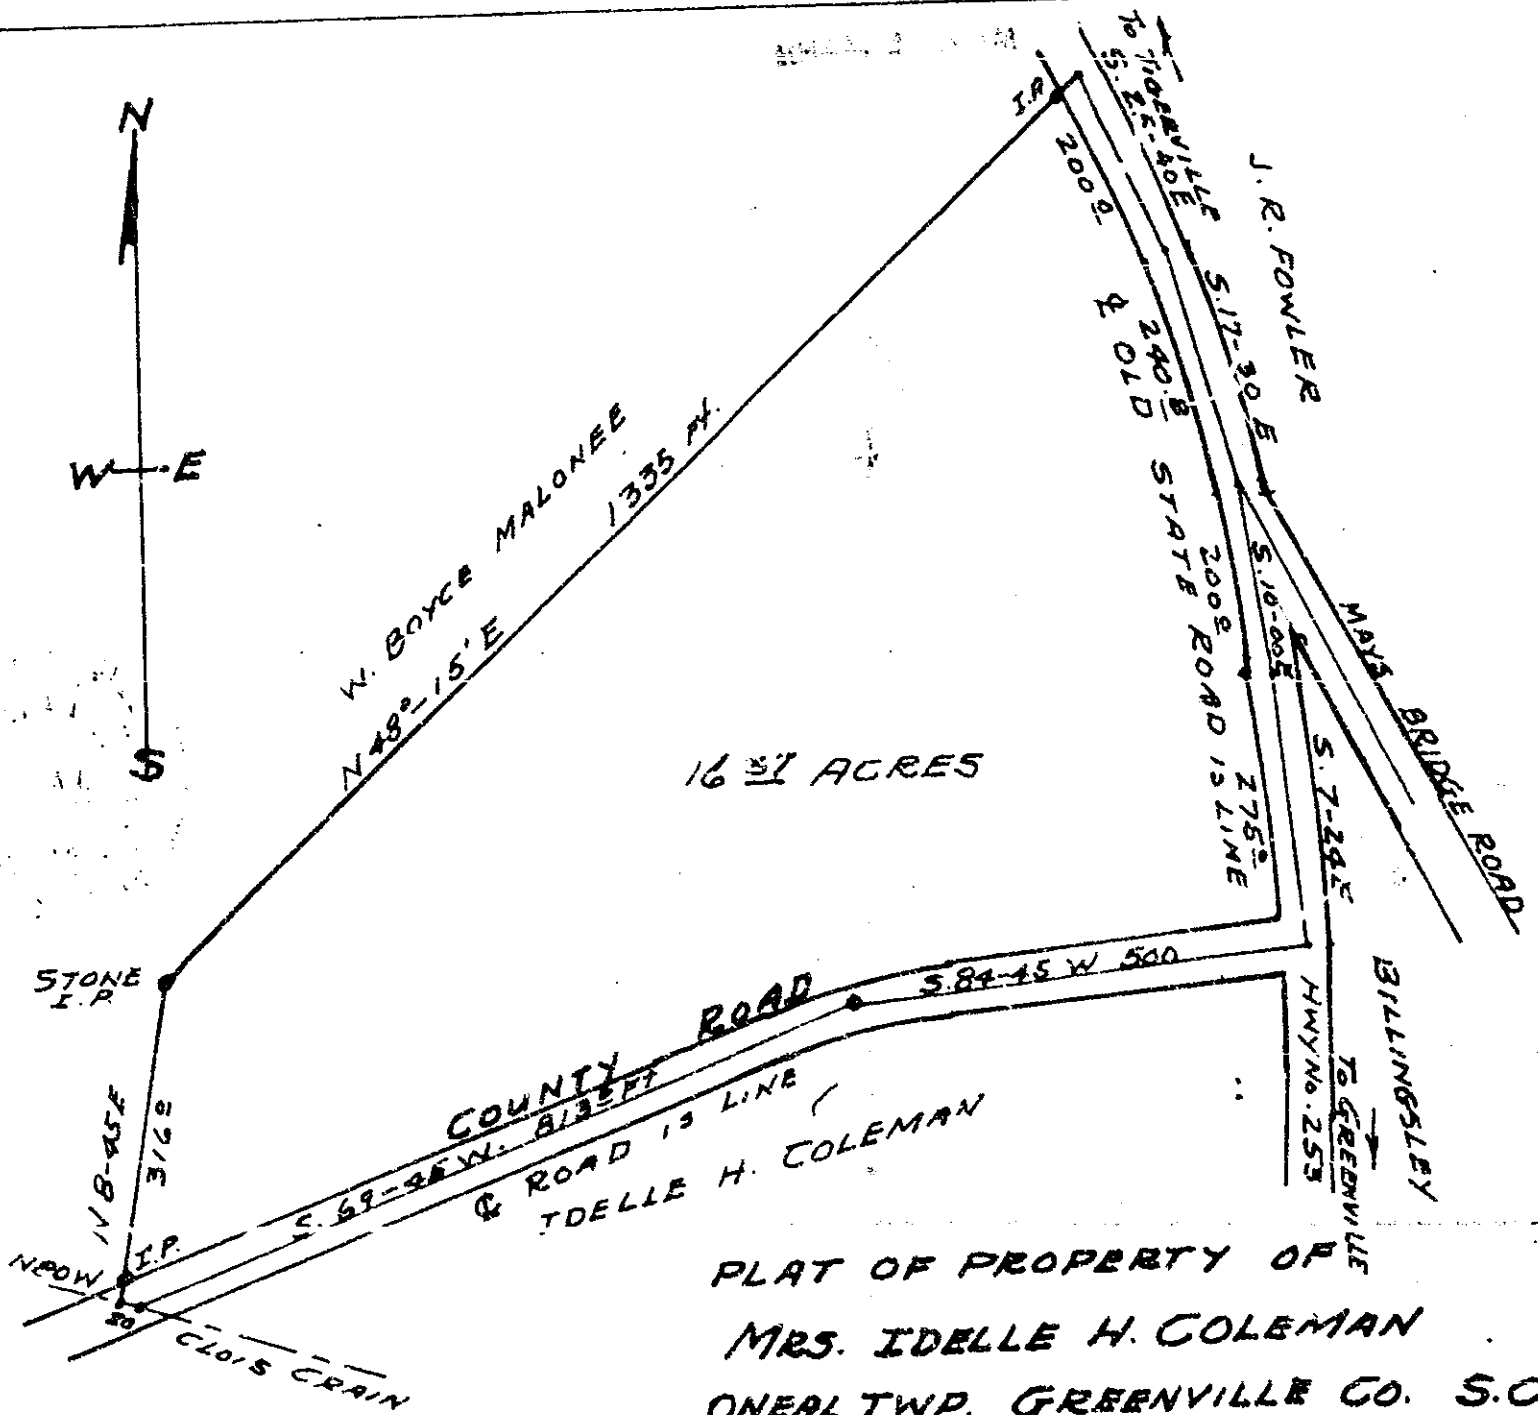

Recorded July 9, 1963 at 2:53 P. M. #1232

16 1/2 ACRES

PLAT OF PROPERTY OF
 MRS. IDELLE H. COLEMAN
 ONEAL TWP. GREENVILLE CO. S.C.
 MARCH 20 1960

By Terry H. Dill
 Reg. C.E. & L.S. #104

JUL 9 - 1963
 2:53 PM 1963
 GREENVILLE CO. S.C.
 OLIE FRENCHBARTH
 F.M.C.

SCALE 1" = 200'

W W - 513