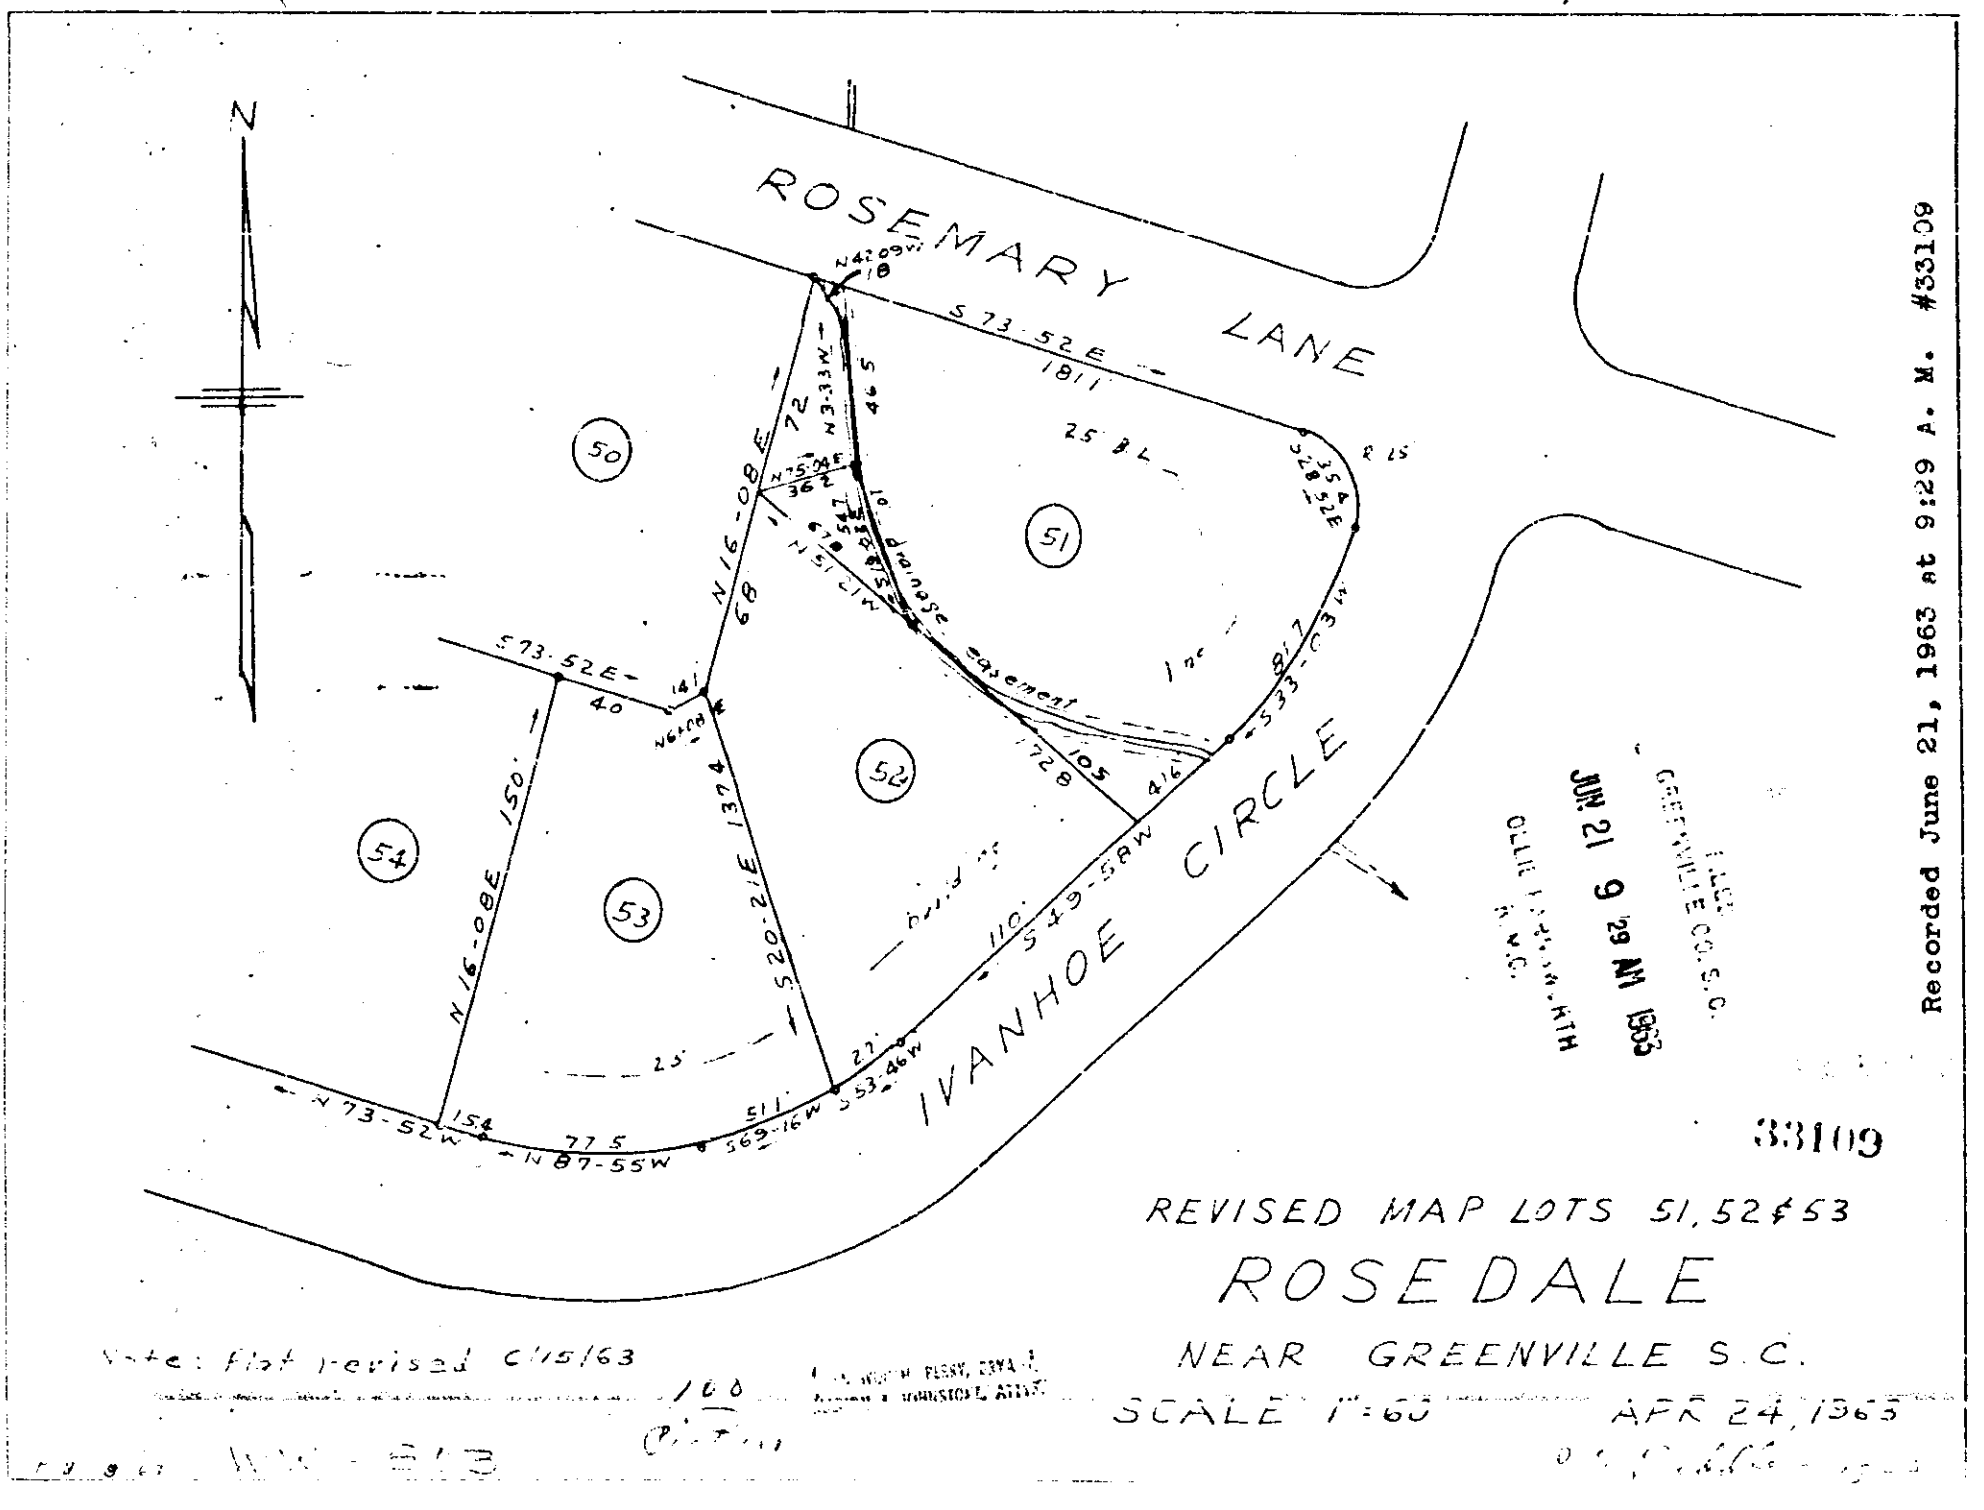

Plat Book WW, Page 503

Recorded June 21, 1963 at 9:29 A. M. #33109

GREENVILLE CO. S.C.
 JUN 21 9 29 AM 1963
 CLINTON R. W. HATH

33109

REVISED MAP LOTS 51, 52 & 53
 ROSEDALE
 NEAR GREENVILLE S.C.

SCALE 1" = 60' APR 24, 1963

Note: Plat revised 11/5/63

100
 P. H. H.

CLINTON R. W. HATH
 GREENVILLE, S. C.

Plat Book WW - 503