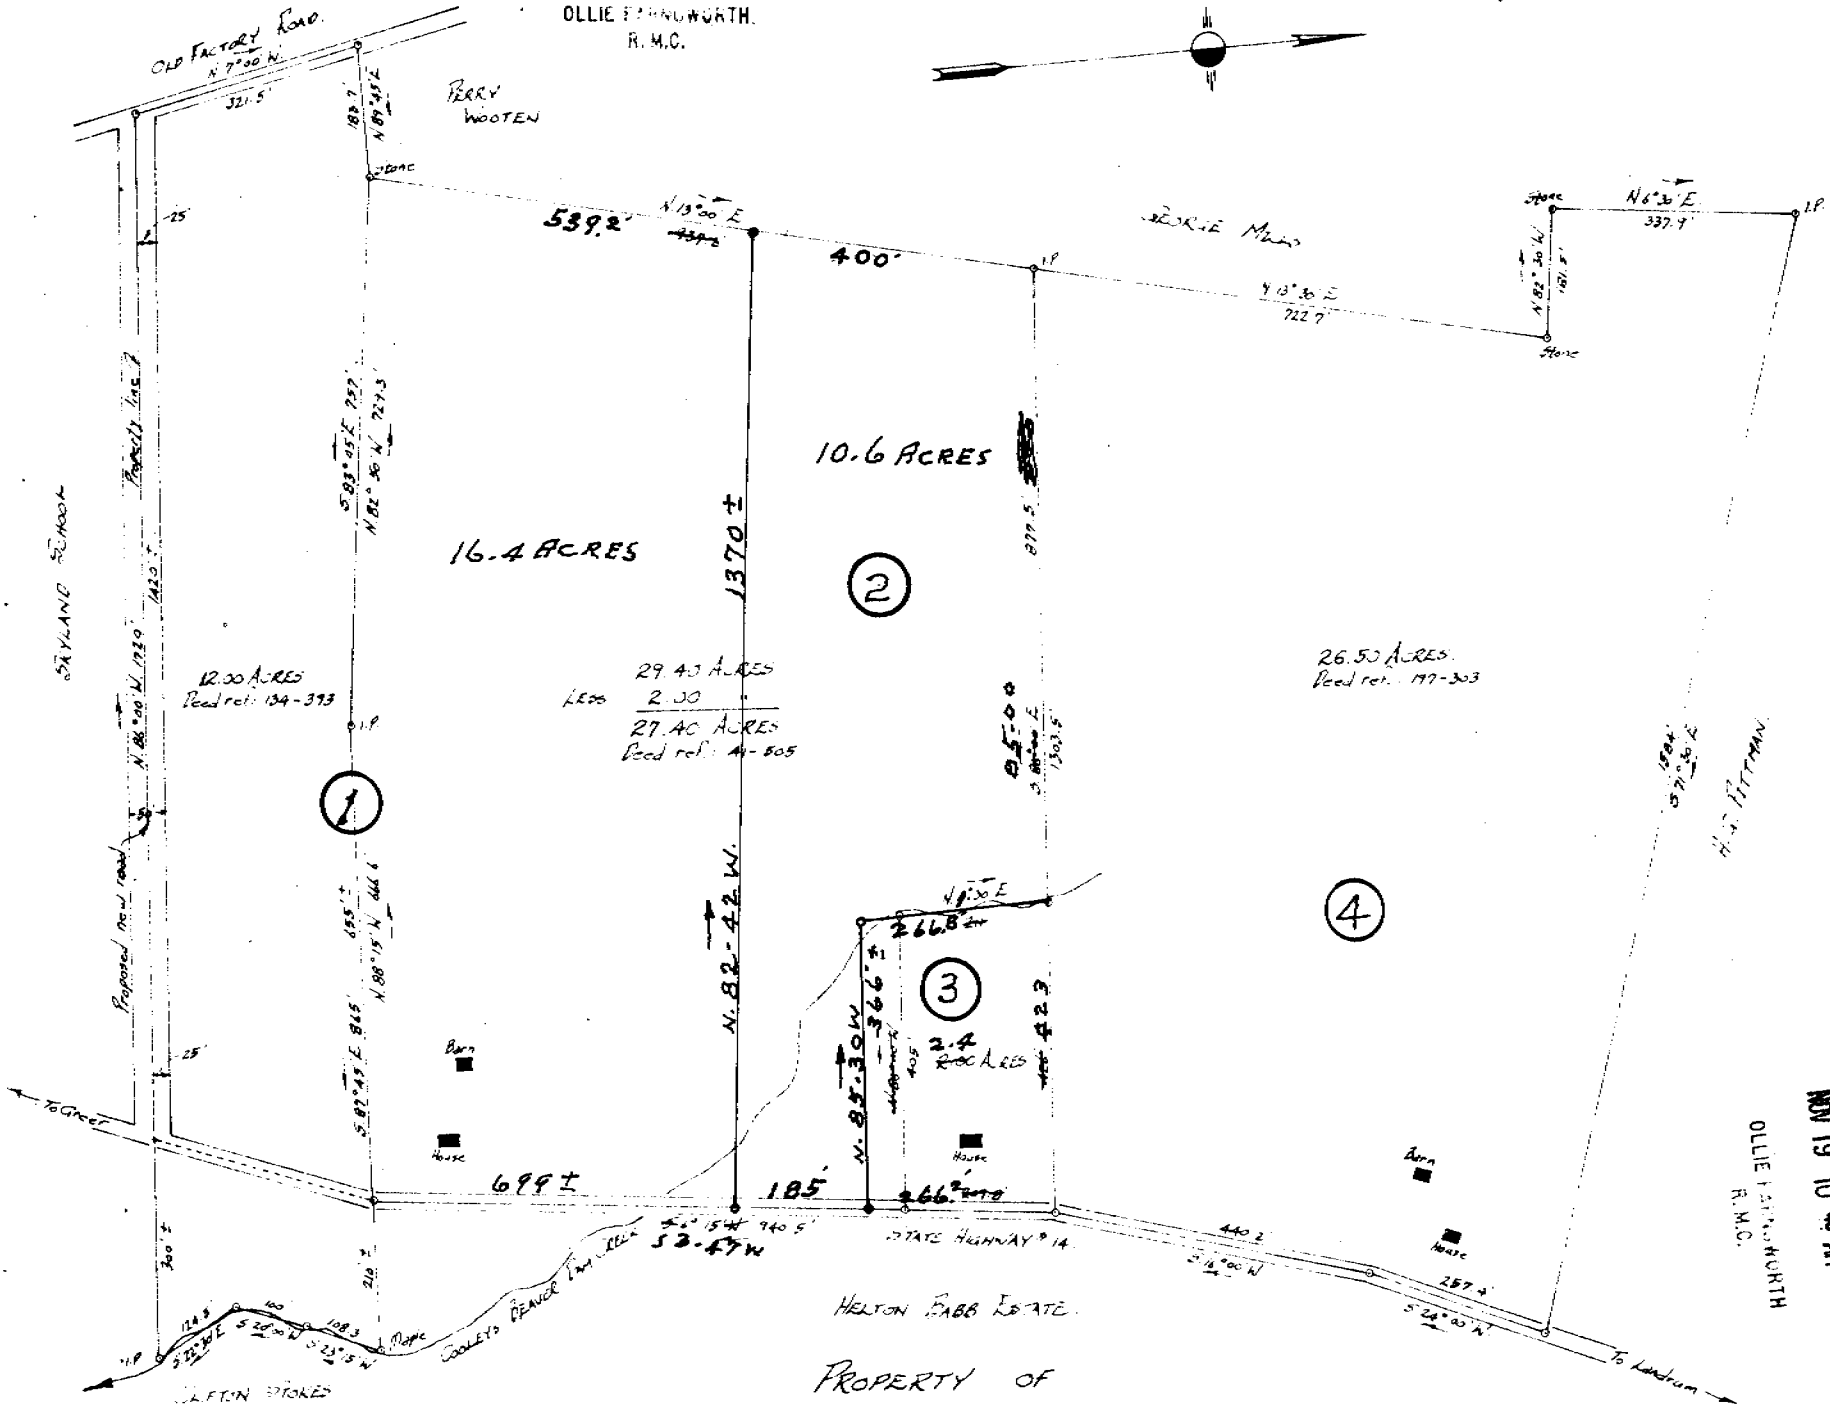

OLLIE FARNWORTH
R.M.C.

PROPERTY OF
ALLEN C. FEW.
located near Skyland school
HIGHLAND TOWNSHIP GREENVILLE COUNTY
SOUTH CAROLINA.

Rerecorded November 18, 1982 at 10:43 A.M. #13176

NOV 19 10 43 AM 1982

OLLIE FARNWORTH
R.M.C.

NOV 19 1982

13176

H.S. BROCKMAN, Reg. Surveyor #959

29591 APR 28 1960

SCALE 1" = 200 FEET.

APR 18 1960.

NOTE: The drive pit made from microfilm...

FILED
GREENVILLE CO. S.C.
OLLIE FARNWORTH
R.M.C.