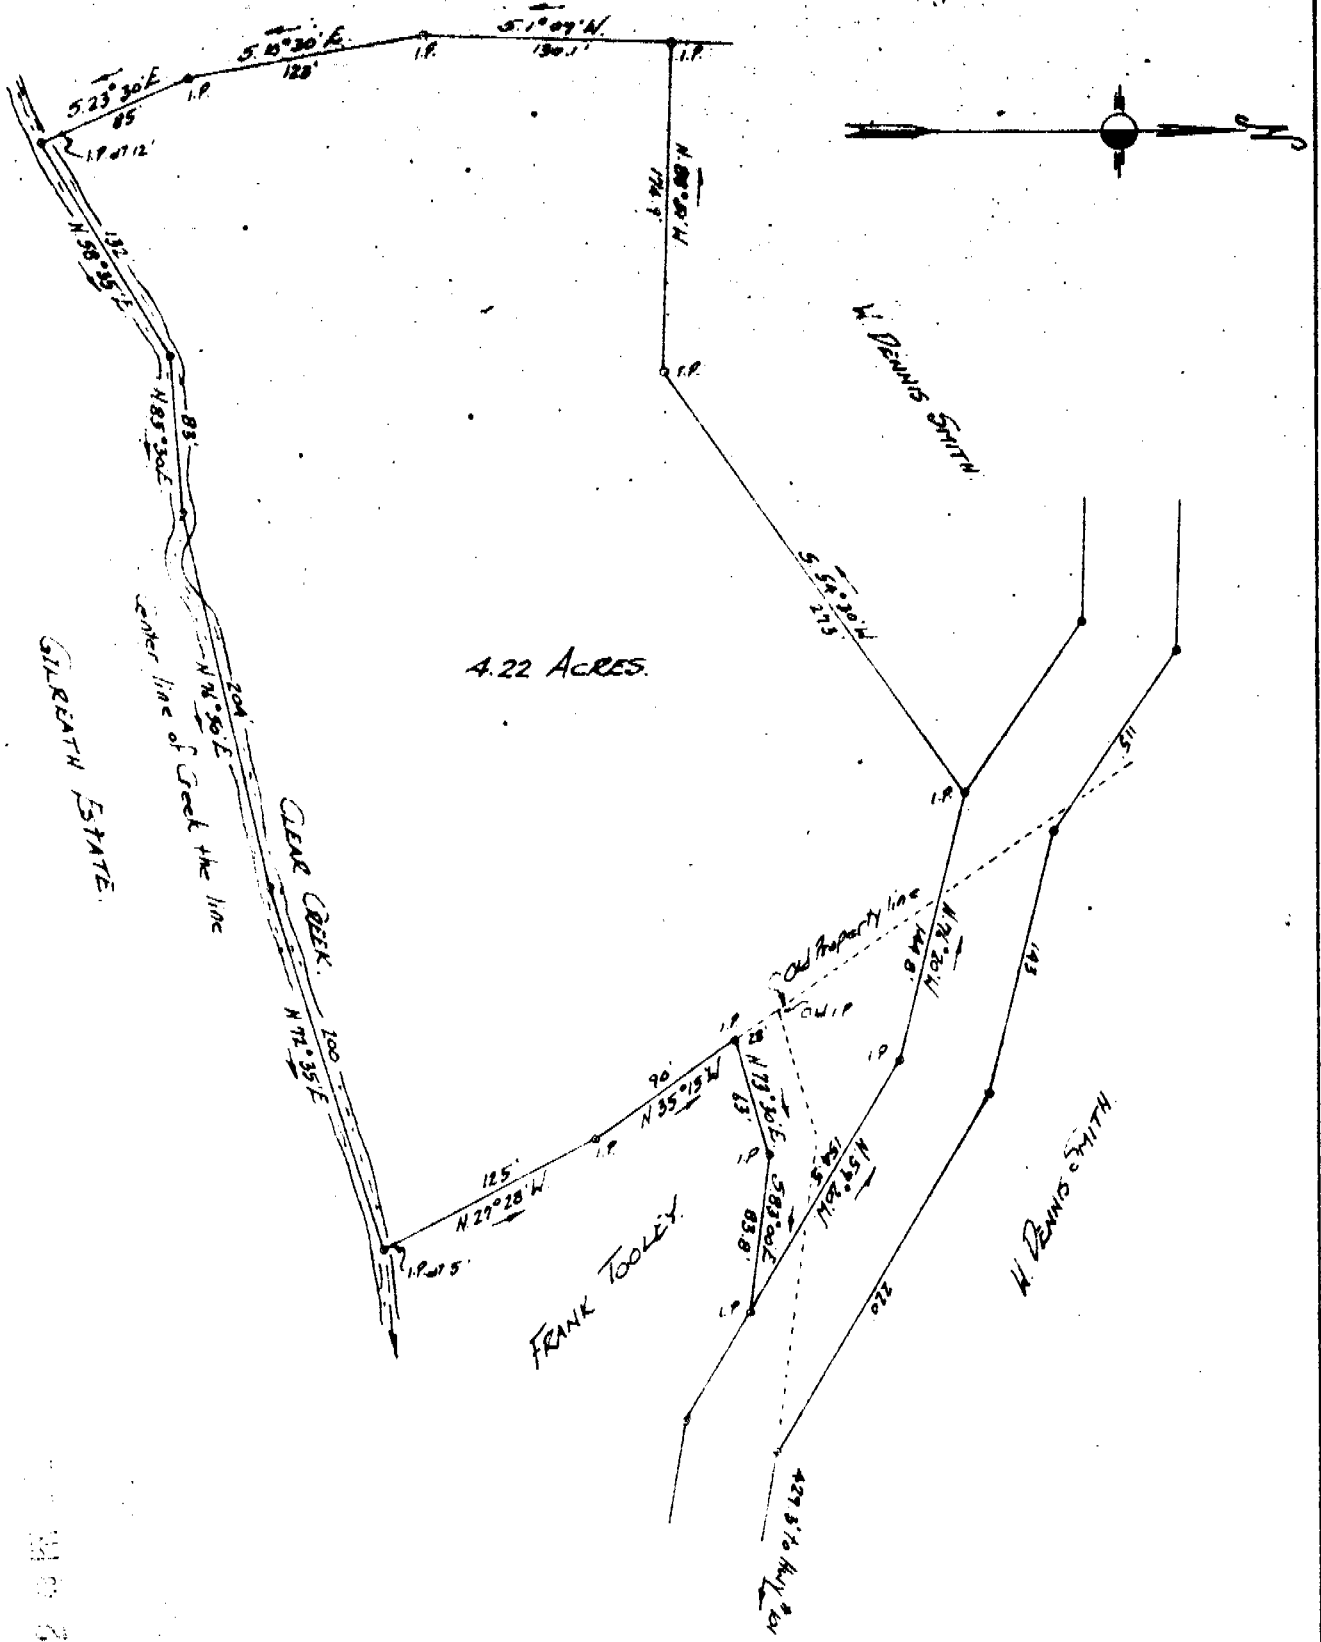

H. DENNIS SMITH.

PROPERTY OF
HUBERT M. STYLES.

Located near Gilbreath Mill.

ONEAL TOWNSHIP

GREENVILLE COUNTY.

SOUTH CAROLINA.

SCALE: 1" = 100 FEET.

Nov. 18, 1961.

Survey made Nov. 17, 1961.

27801

John A. Simmons - Reg. Surveyor #2212.
GREEN, S.C.

MAY 10 1962

Recorded May 10, 1962 at 2:48 P. M. #27801

\$ 1.00 Picture