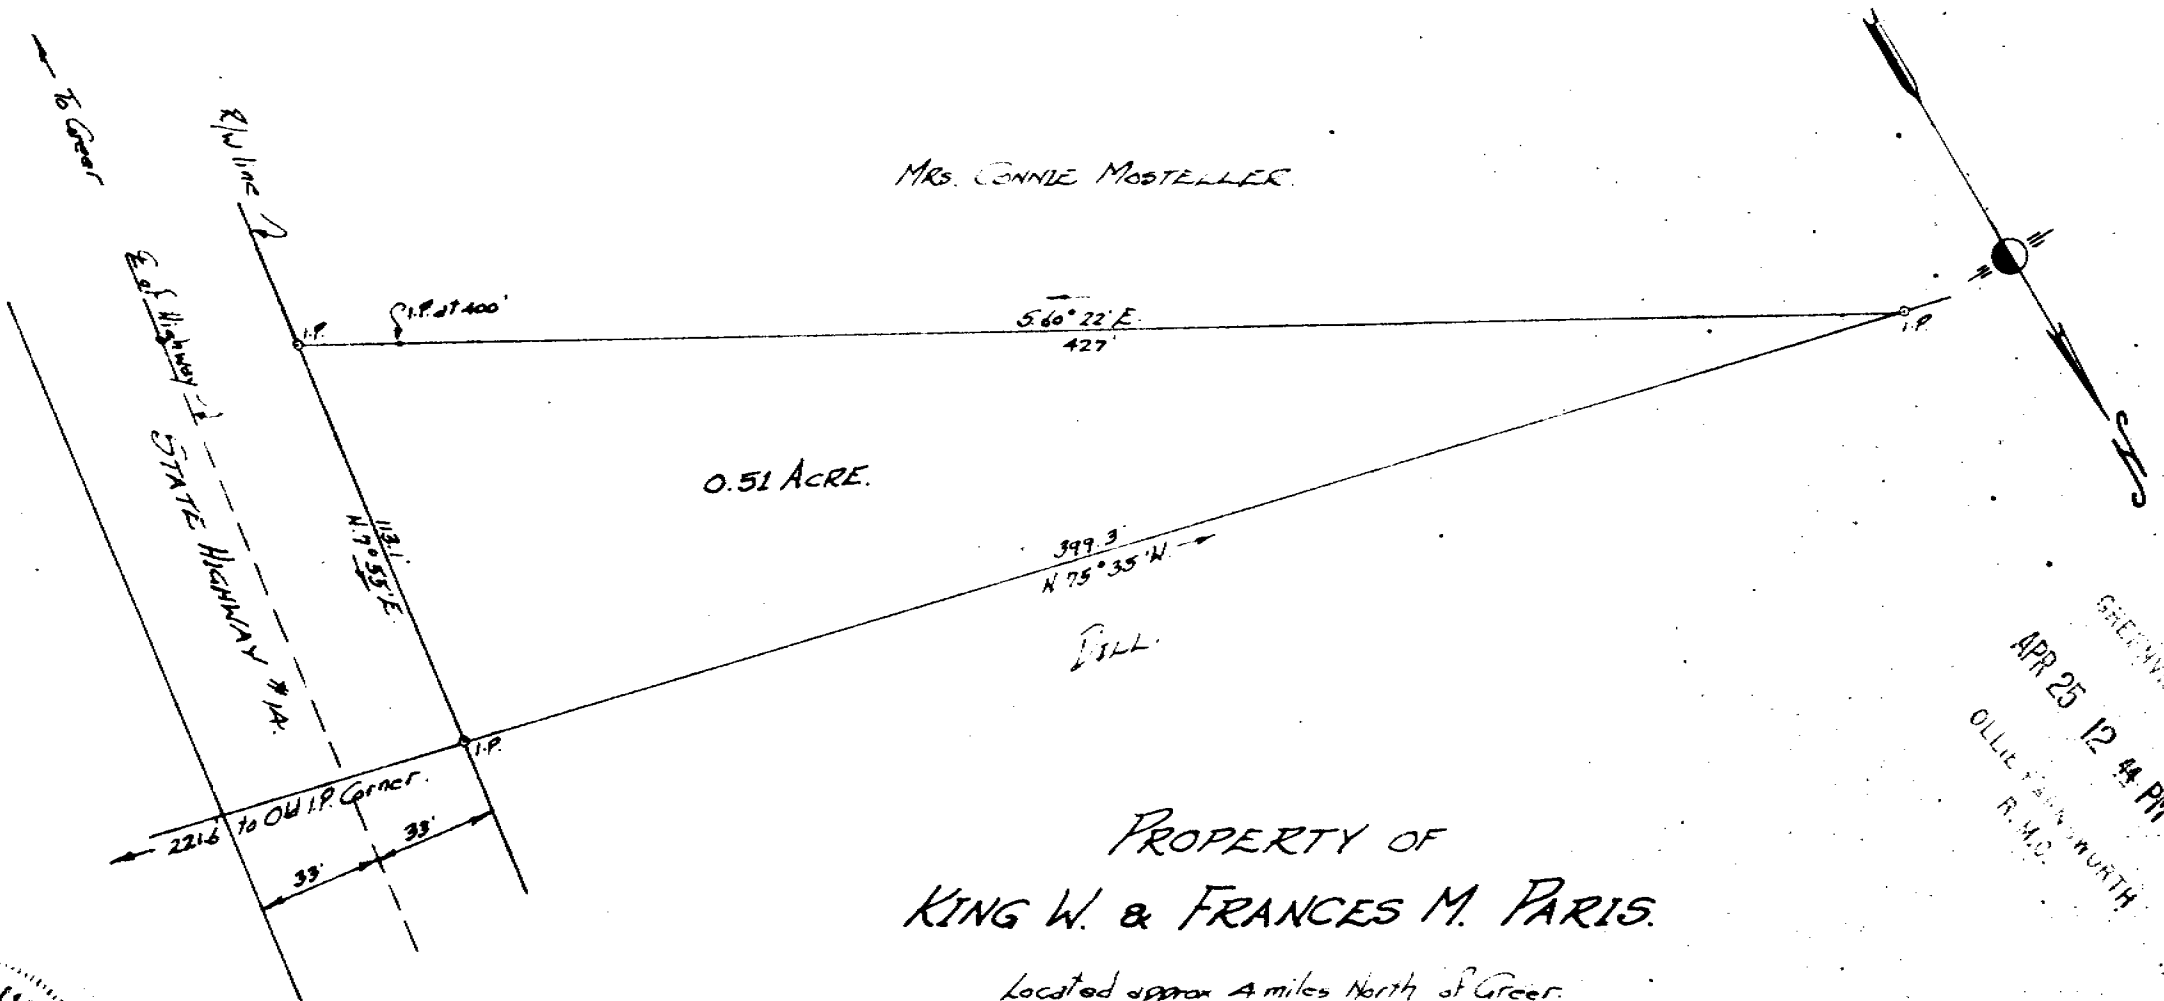

Recorded April 25, 1962 at 12:44 P. M. #26444

MRS. CONNIE MOSTELLER.

0.51 ACRE.

5.60° 22' E
427

399.3
N 75° 35' W

113.1
N 79° 55' E

221.6 to Old I.P. Corner

33'

PROPERTY OF
KING W. & FRANCES M. PARIS.

Located approx 4 miles North of Greer.

ONEAL TOWNSHIP GREENVILLE COUNTY
SOUTH CAROLINA.

SCALE: 1" = 50 FEET.

MARCH 17, 1962.

Survey made March 16, 1962.

26444

100
Picture

APR 25 1962

John A. Simmons, Reg. Surveyor #2212.
Greer, S.C.

NOTE: Information taken from plat of
S.D. Mosteller property, by J.H. Atkins Sept 1940.

FILED
GREENVILLE CO. S. C.
APR 25 12 44 PM 1962
OLLE TAYLOR WORTH
R.M.C.