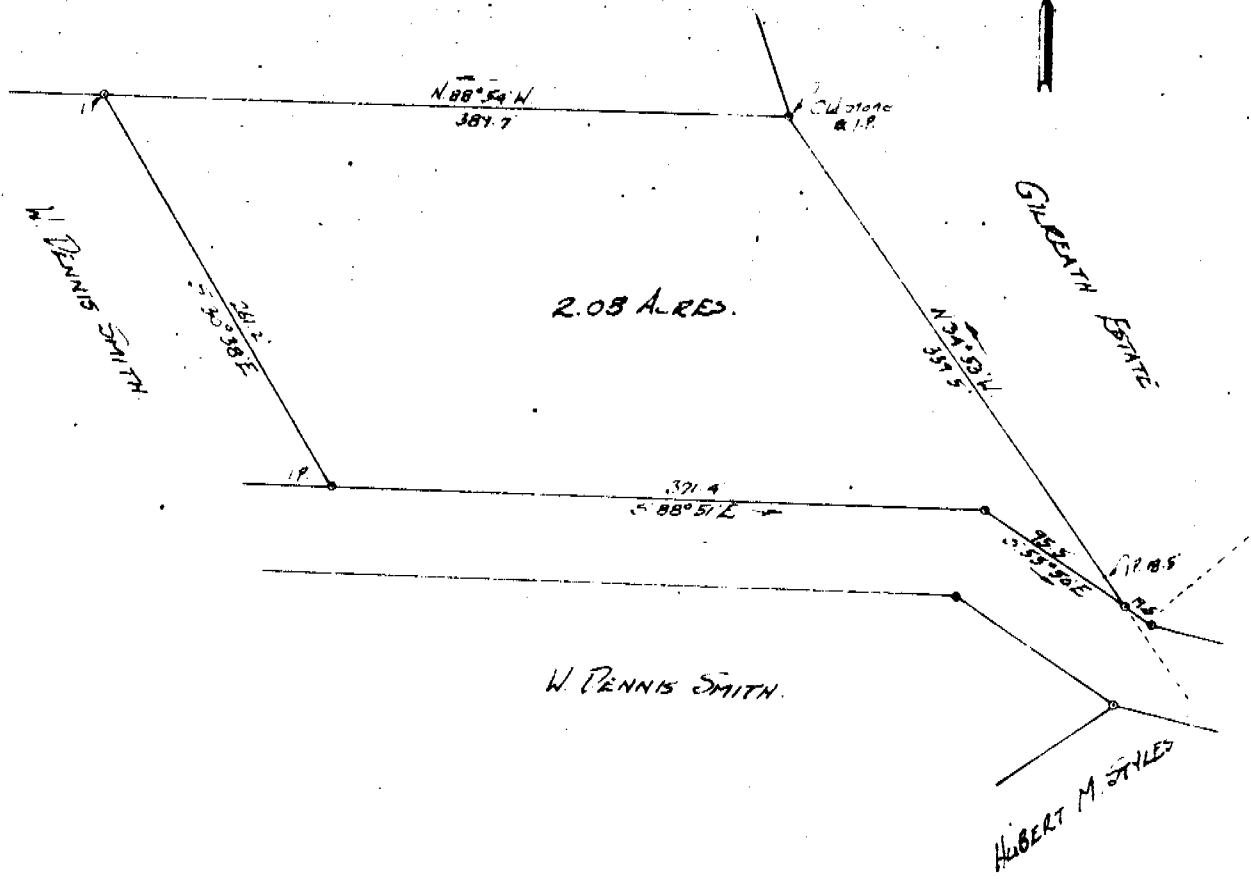

FILED
GREENVILLE CO. S. C.
MAR 12 11 42 AM 1962
OLLIE FARMWORTH
R.M.C.

WHILDEN.

PROPERTY OF
FRANK TOOLEY.

located near Gilbreath Mill.

ONEAL TOWNSHIP GREENVILLE COUNTY
SOUTH CAROLINA.

SCALE: 1" = 100 FEET. Nov. 18, 1961.
Survey made Nov. 17, 1961.

John A. Simmons - Reg. Surveyor #2212.
Greer, S.C.

22352

Recorded March 12, 1962 at
11:41 A. M. #22352

See 1 00

MAR 12 1962