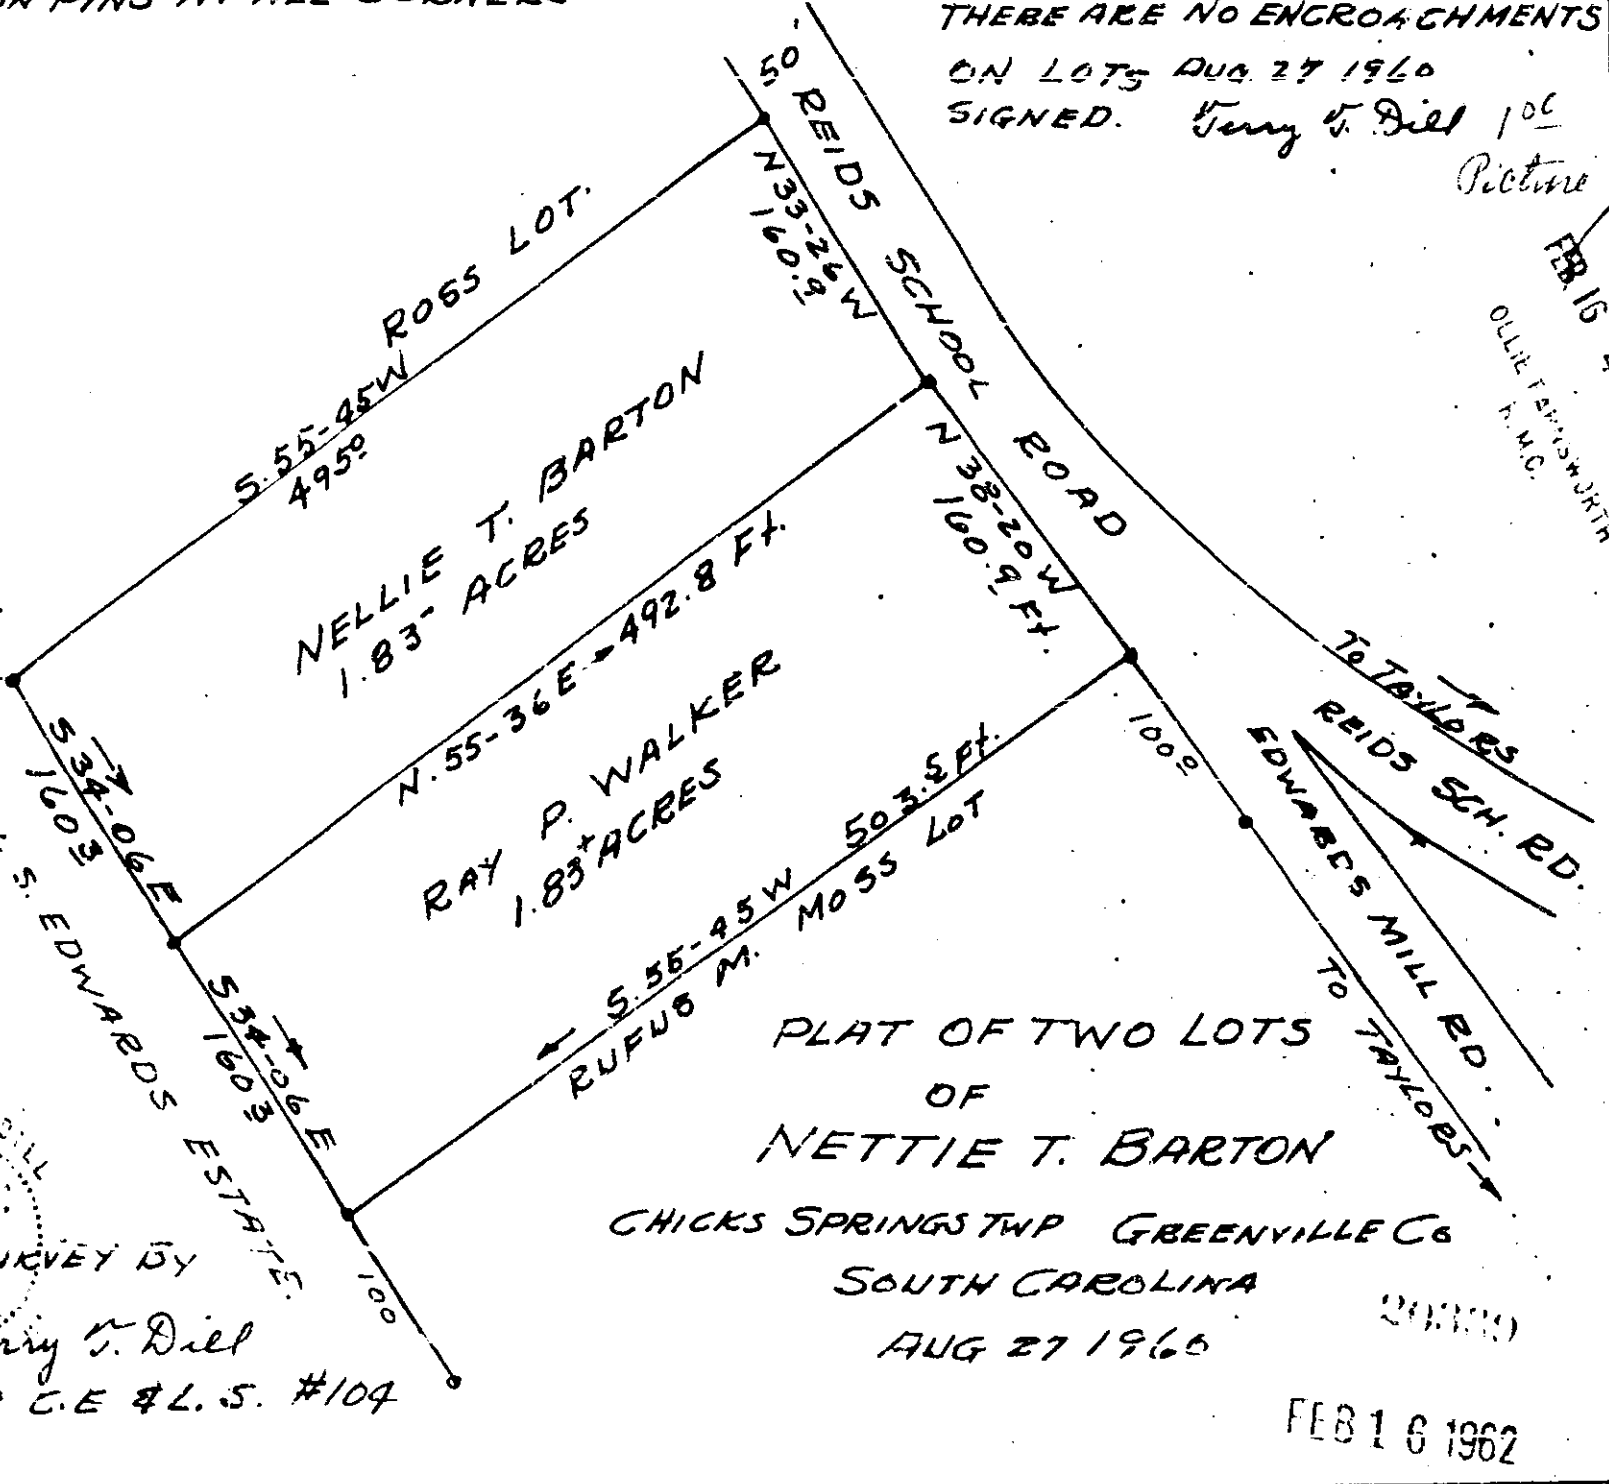

# Plat Book WW, Page 218

Rt 4, Taylors, SC  
 Mail 230 Meridian Ave

N. B. IRON PINS AT ALL CORNERS

THERE ARE NO ENCROACHMENTS

ON LOTS AUG 27 1960

SIGNED. Terry S. Dill 100

Picture

Recorded February 15, 1962 at 4:36 P. M. #20359

PLAT OF TWO LOTS  
 OF  
 NETTIE T. BARTON  
 CHICKS SPRINGS TWP GREENVILLE CO  
 SOUTH CAROLINA  
 AUG 27 1960

GREENVILLE CO  
 FEB 16 4 39 PM 1962  
 OLLIE FARRIS WORTH  
 R. M. C.

SEAL  
 SURVEY BY  
 Terry S. Dill  
 Reg C.E. & L.S. #104