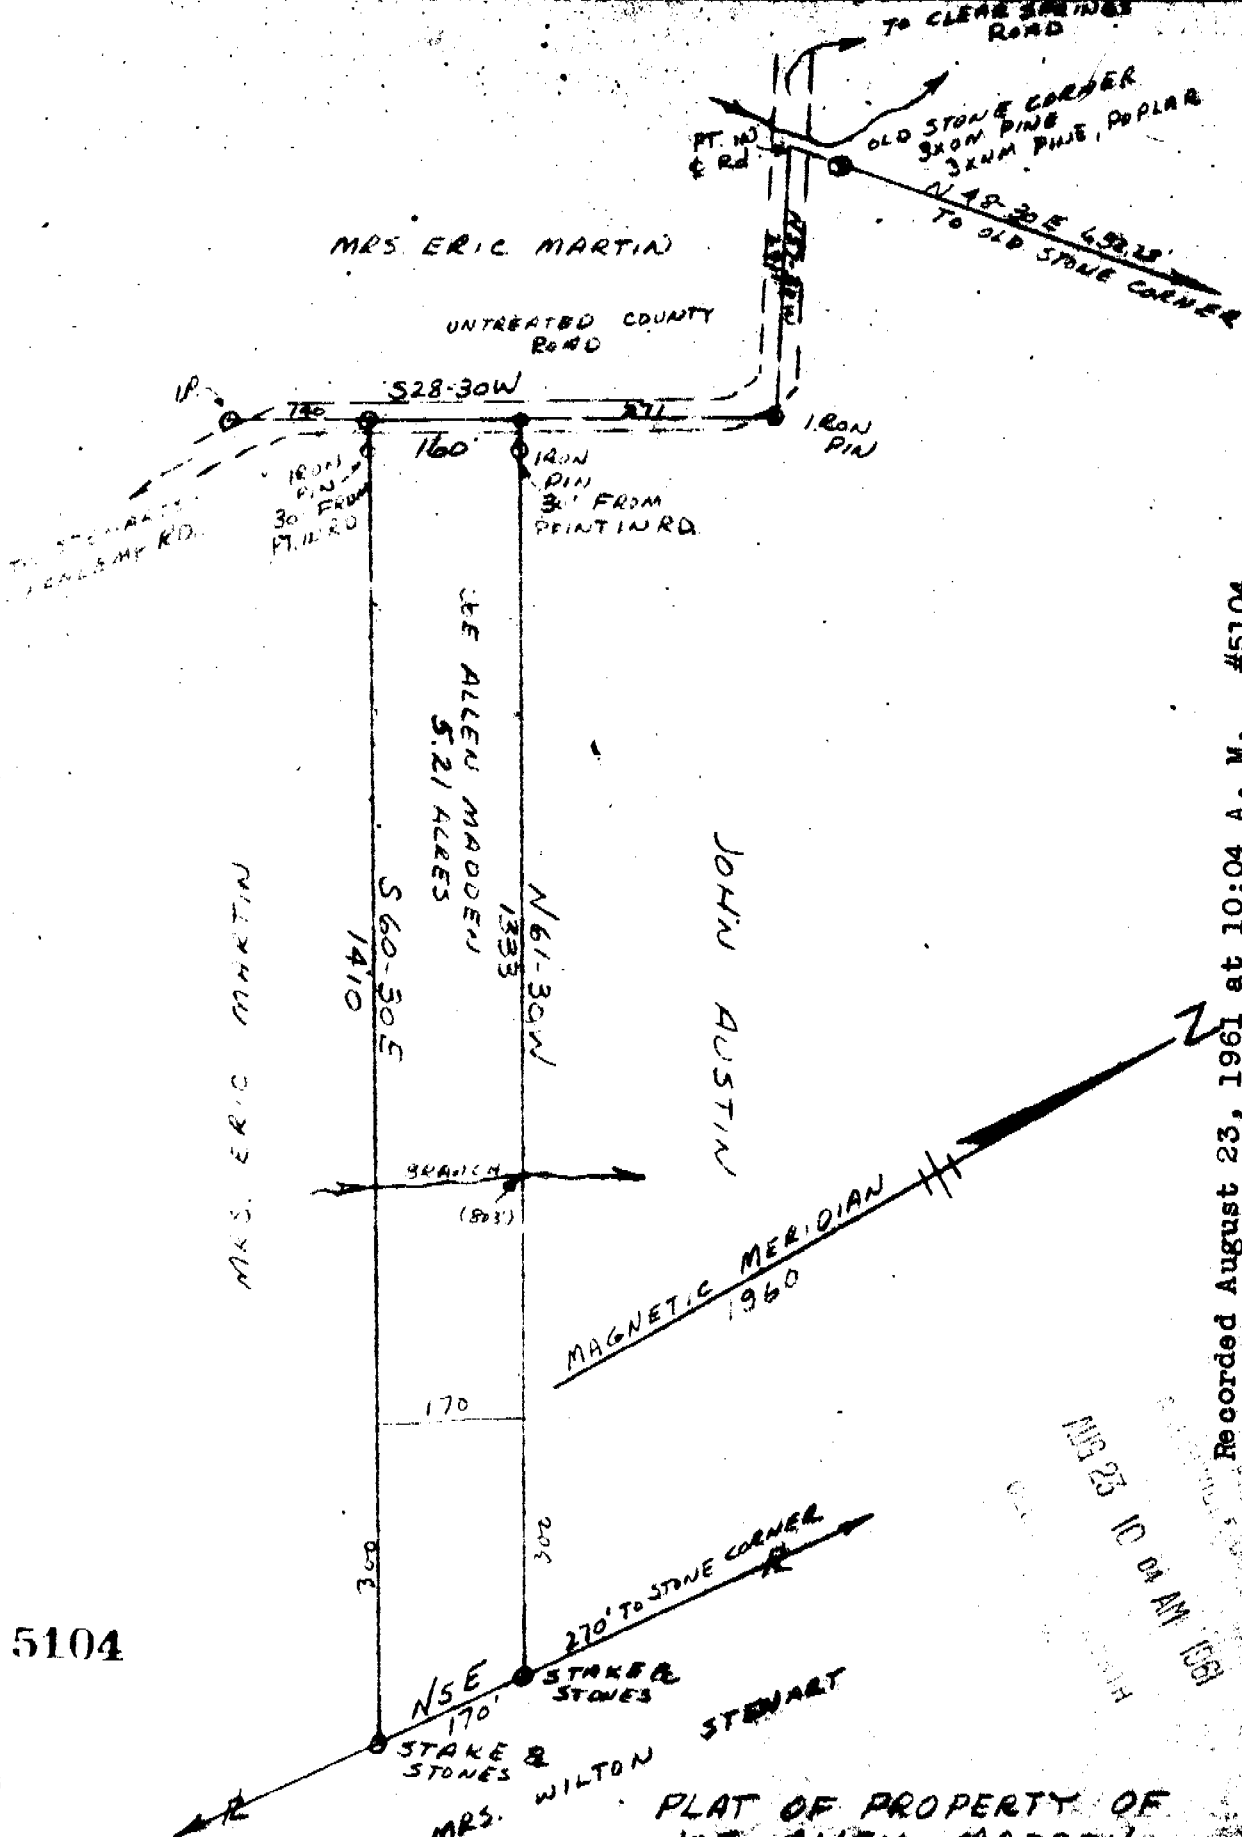

REC'D AUG 23 1961 10:04 AM #5104

100  
 Picture  
 AUG 23 1961

5104

Recorded August 23, 1961 at 10:04 A. M. #5104

AUG 23 10 04 AM 1961

LOCATED NEAR CLEAR SPRINGS CHURCH, BETWEEN STEWART ACADEMY ROAD & CLEAR SPRINGS ROAD, IN GREENVILLE COUNTY, SOUTH CAROLINA.  
 SCALE: 1"=200'  
 2-4-60  
 SURVEY BY: R. M. CLAYTON - 103 CRESCENT DRIVE - LAWRENCE, SOUTH CAROLINA