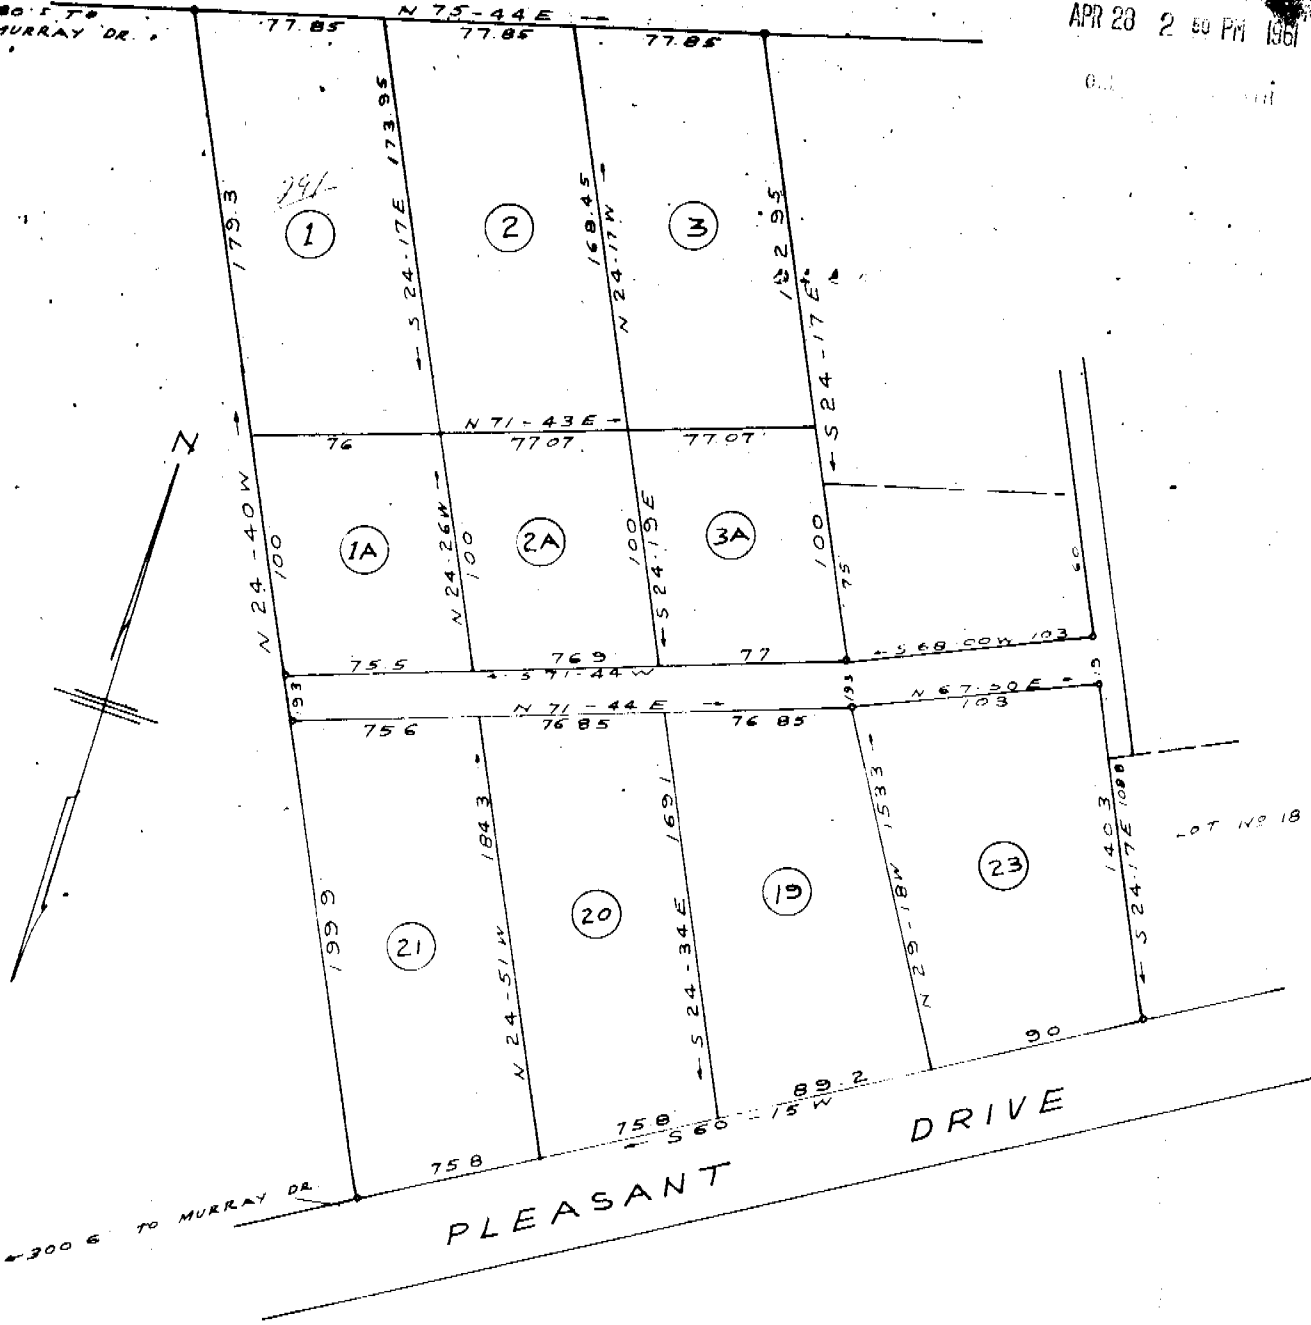

FILED
ANDREWSVILLE GA.

APR 28 2 50 PM 1961

HYDE CIRCLE

280 FT
MURRAY DR.

Recorded April 28, 1961 at 2:50 P. M. #26629

NOTE Above plat is a revision of Lots 1, 2 and 3 as shown on plat of J. W. Whitt prop by C. O. Riddle Feb 22, 1956 and Lots 19, 20, 21 and other property as shown on plat of J. W. Whitt prop by C. O. Riddle April 1957.

PROPERTY OF

APR 28 1961

J. W. WHITT
MAULDIN S. C.

26629

SCALE 1" = 60' JUNE 1960

Photo - 100

Field book B-60 W.V. - 113