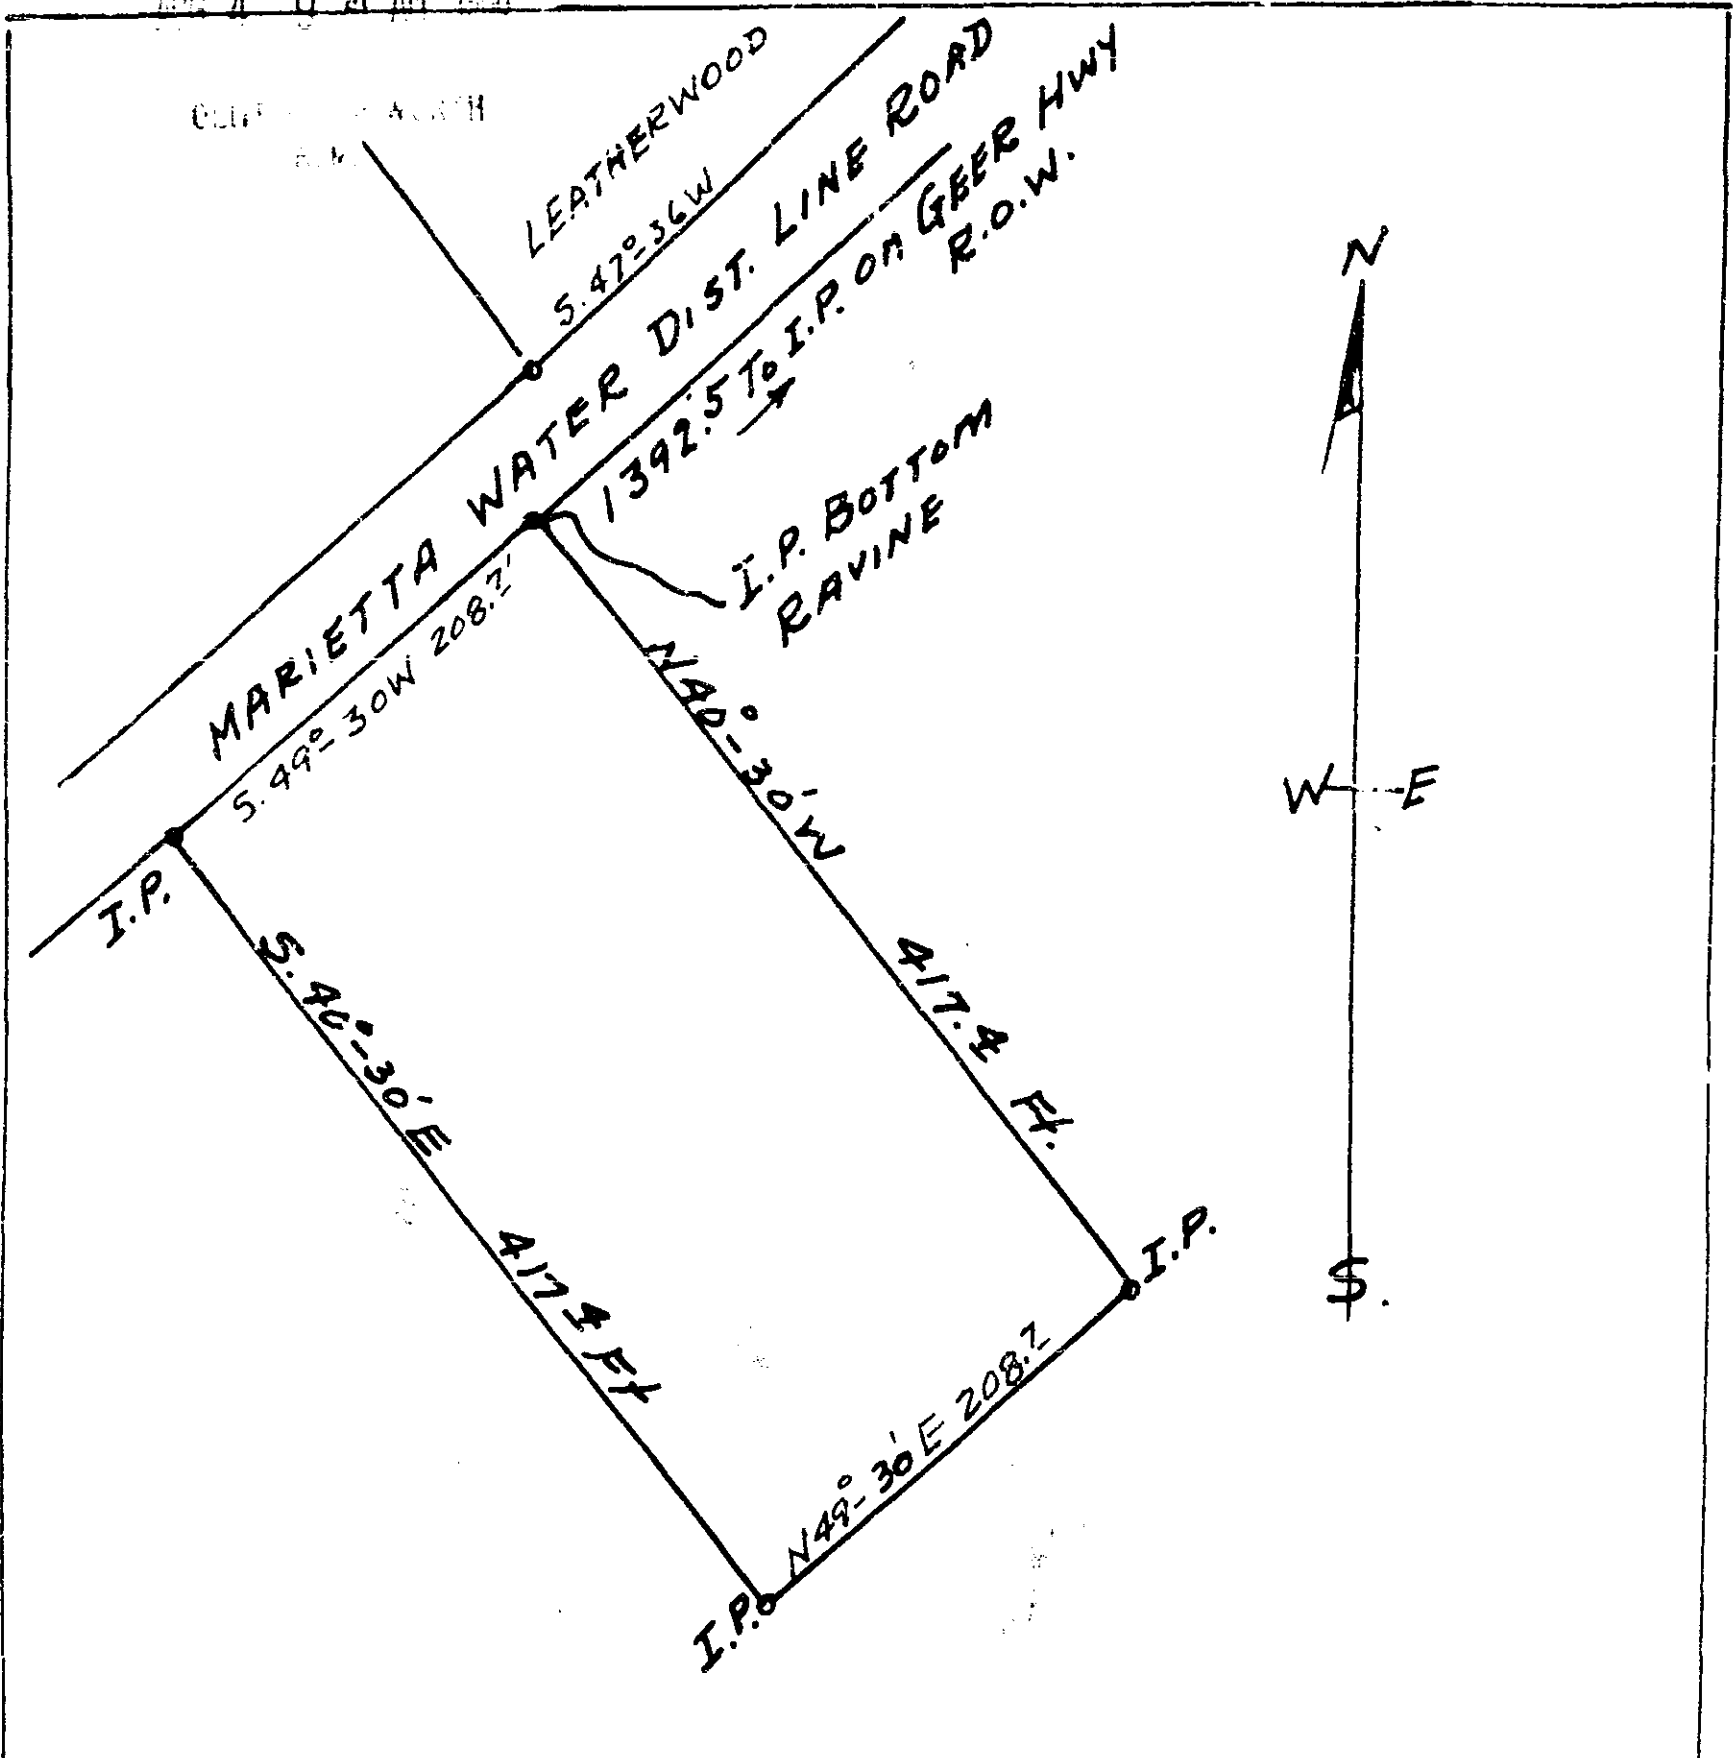

Plat Book UU, Page 67B

AUG 4 0 41 AM 1960

PLAT OF LOT OF
 S. C. BEATTIE ESTATE
 CLEVELAND TWP. GREENVILLE CO
 SOUTH CAROLINA

AUG 4 1960

NOV. 25, 1959

3667

SCALE 1" = 100'

44-67

SURVEY BY Roy C. Ellis, S.
 #10426.C.
 Jerry V. Dill

3667. Read this 4 day of Aug 10 60
 and Recorded in Vol. 11 Page 67 of 11
 [Signature]
 Register Marie Connerance Greenville County, S. C.