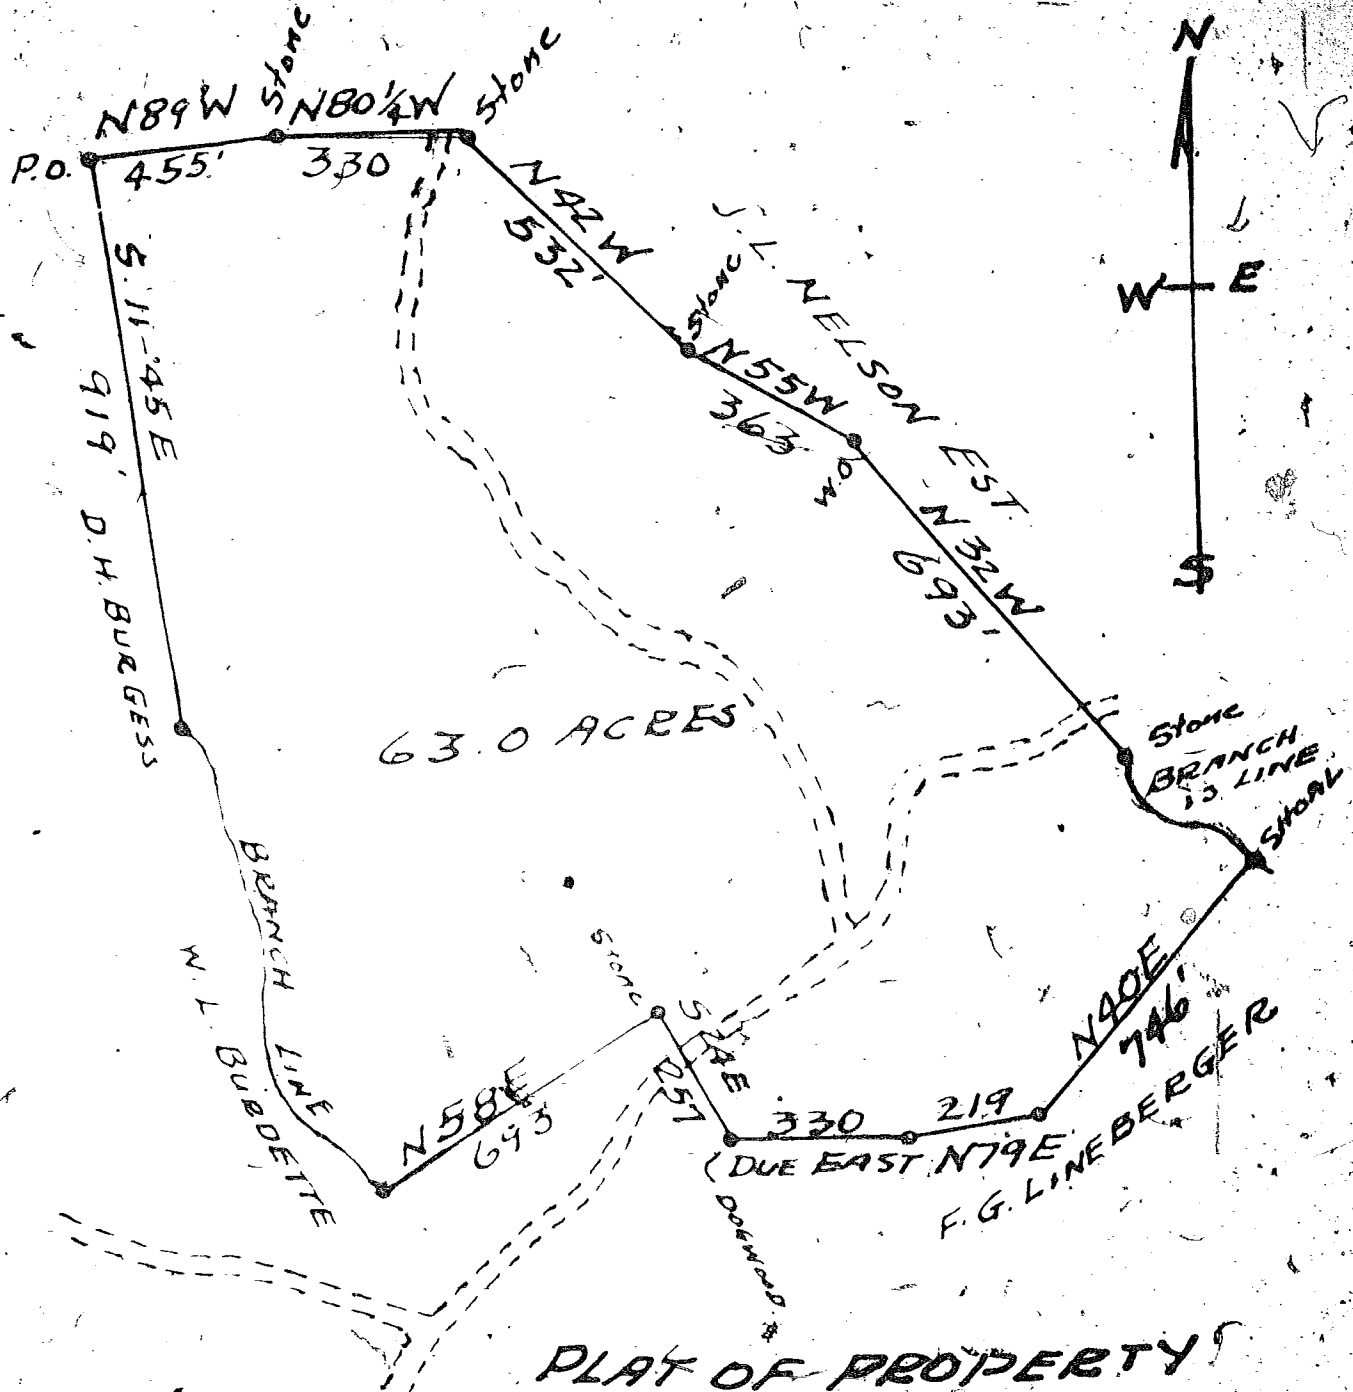

Plat Book TT, Page 79/B

PLAY FROM DEEDS & JOINING PLATS.

PLAT OF PROPERTY

J. M. JOHNSON

SCALE 1"=400' SALUDA TWP GREENVILLE CO SOUTH CAROLINA

PLAT by Terry S. Dill, Reg C.E. #2.S.104