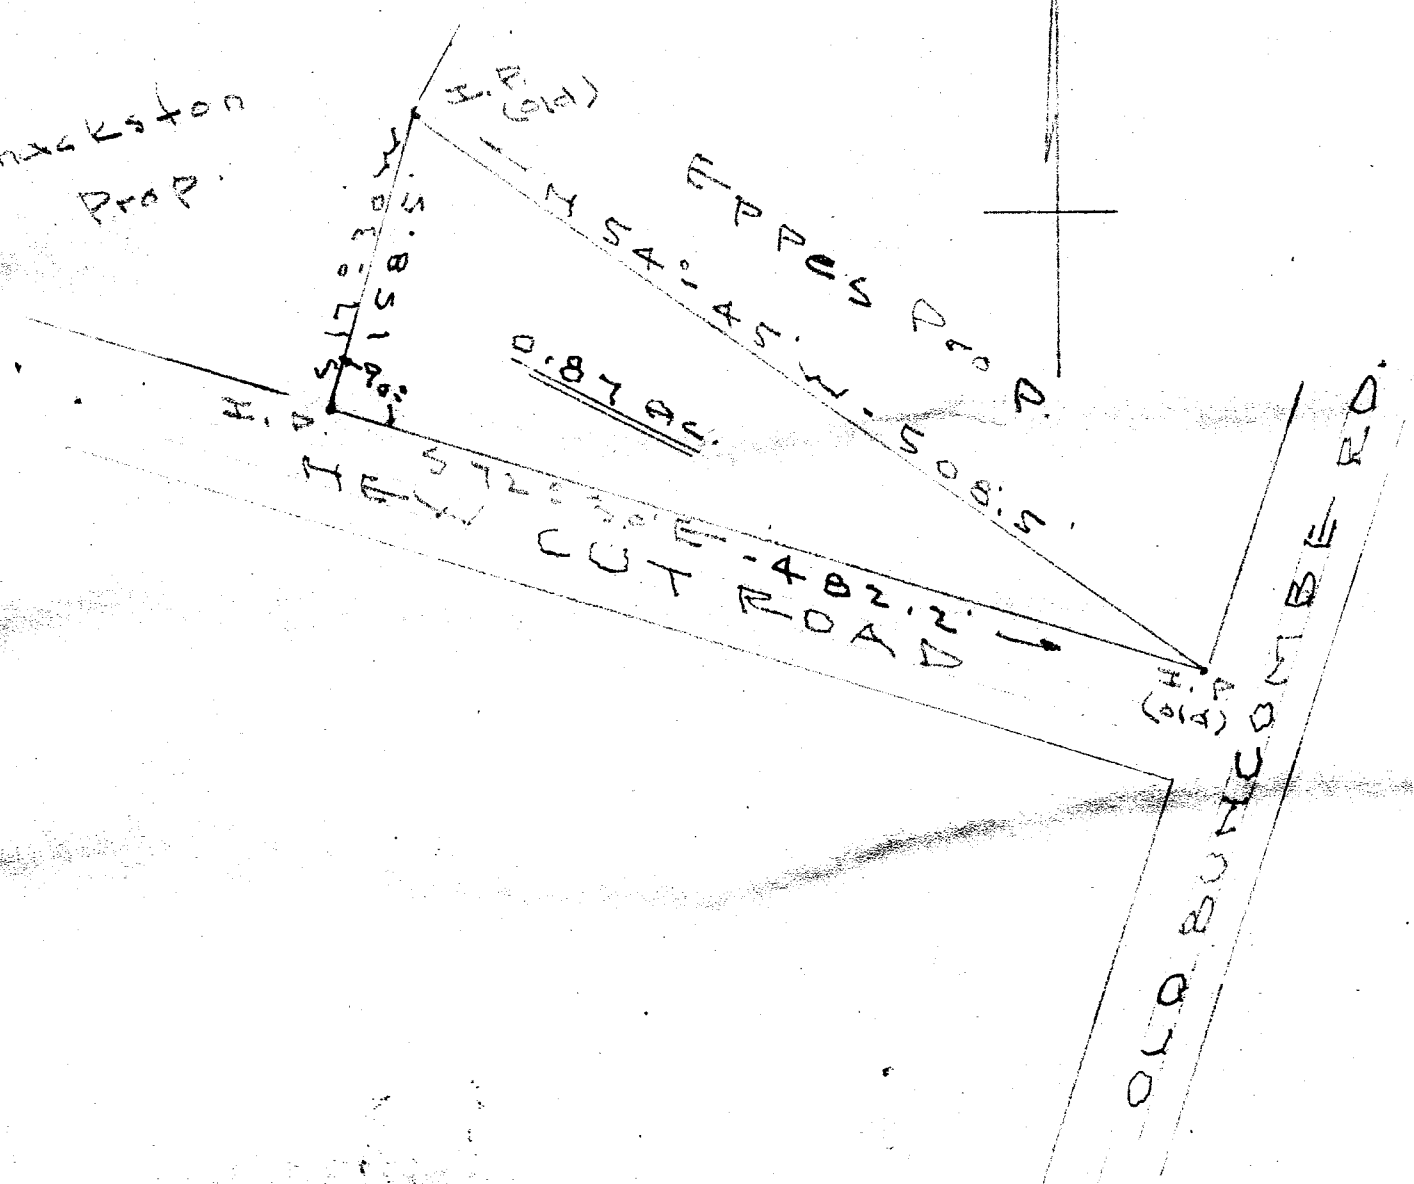

Thackston
Prop.

PROPERTY OF
 ROBERT H. EPPES-MARY R. EPPES and
 JAMES A. EPPES
 Old Buncombe Road
 Greenville Co. S.C.
 Scale 1" = 100' - June - 8 - 59
 Revised July - 14 - 59

JUN 25 1959
 9:52 A.M.
 # 34816
 SS - 183.

3 - Magnetic bearings. J.C. Hill - L.S. 805

34816 Filed This 75 day of June 19 59
 and Recorded in Vol. SS Page 183 at
 Rodie Sawser
 Register Mesne Conveyance Greenville County, S.C.