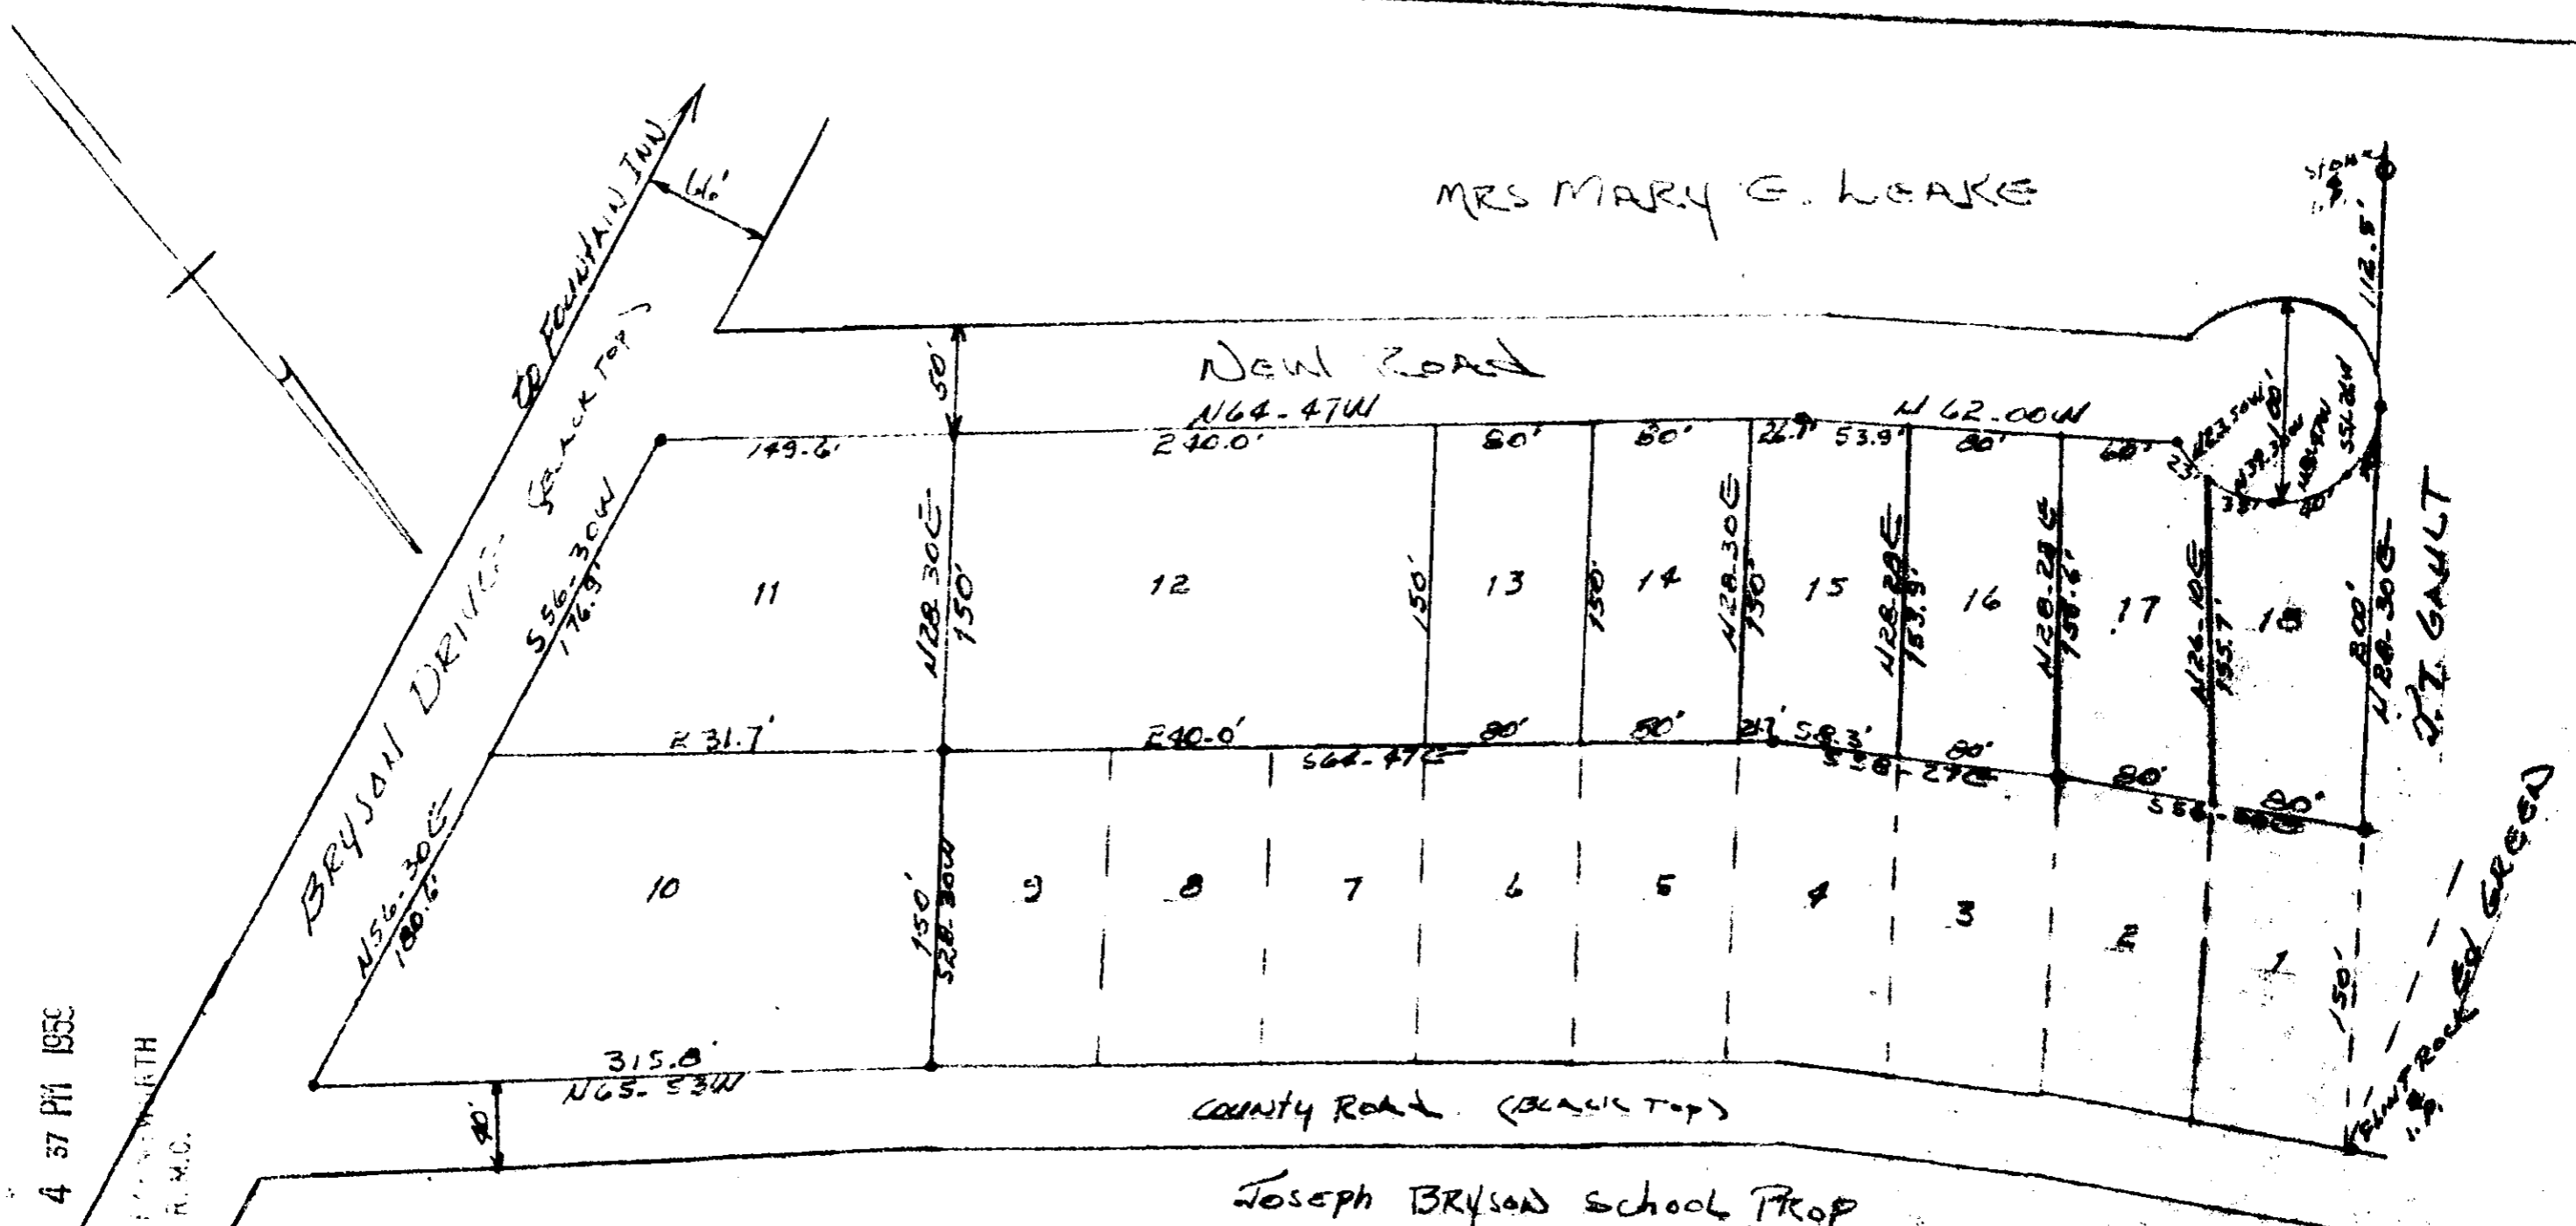

Plat Book SS, Page 102

MRS MARY E. LEAKE

New Road

N 64.47W

N 62.00W

S 64.47E

County Road (Black Top)

Joseph Bryson School Prop

PROPERTY OF
 MRS. MARY E. LEAKE
 NEAR FOUNTAIN INN S.C.
 GREENVILLE COUNTY ~ SCALE 1" = 100 FT.

SURVEYED BY
 LEWIS C. GODSEY - REG. L.S.
 FEB 21, 1958 - LAURENS, S.C.

APR 9 4 57 PM 1958
 OLLIE F. NEWBIRTH
 R.M.C.